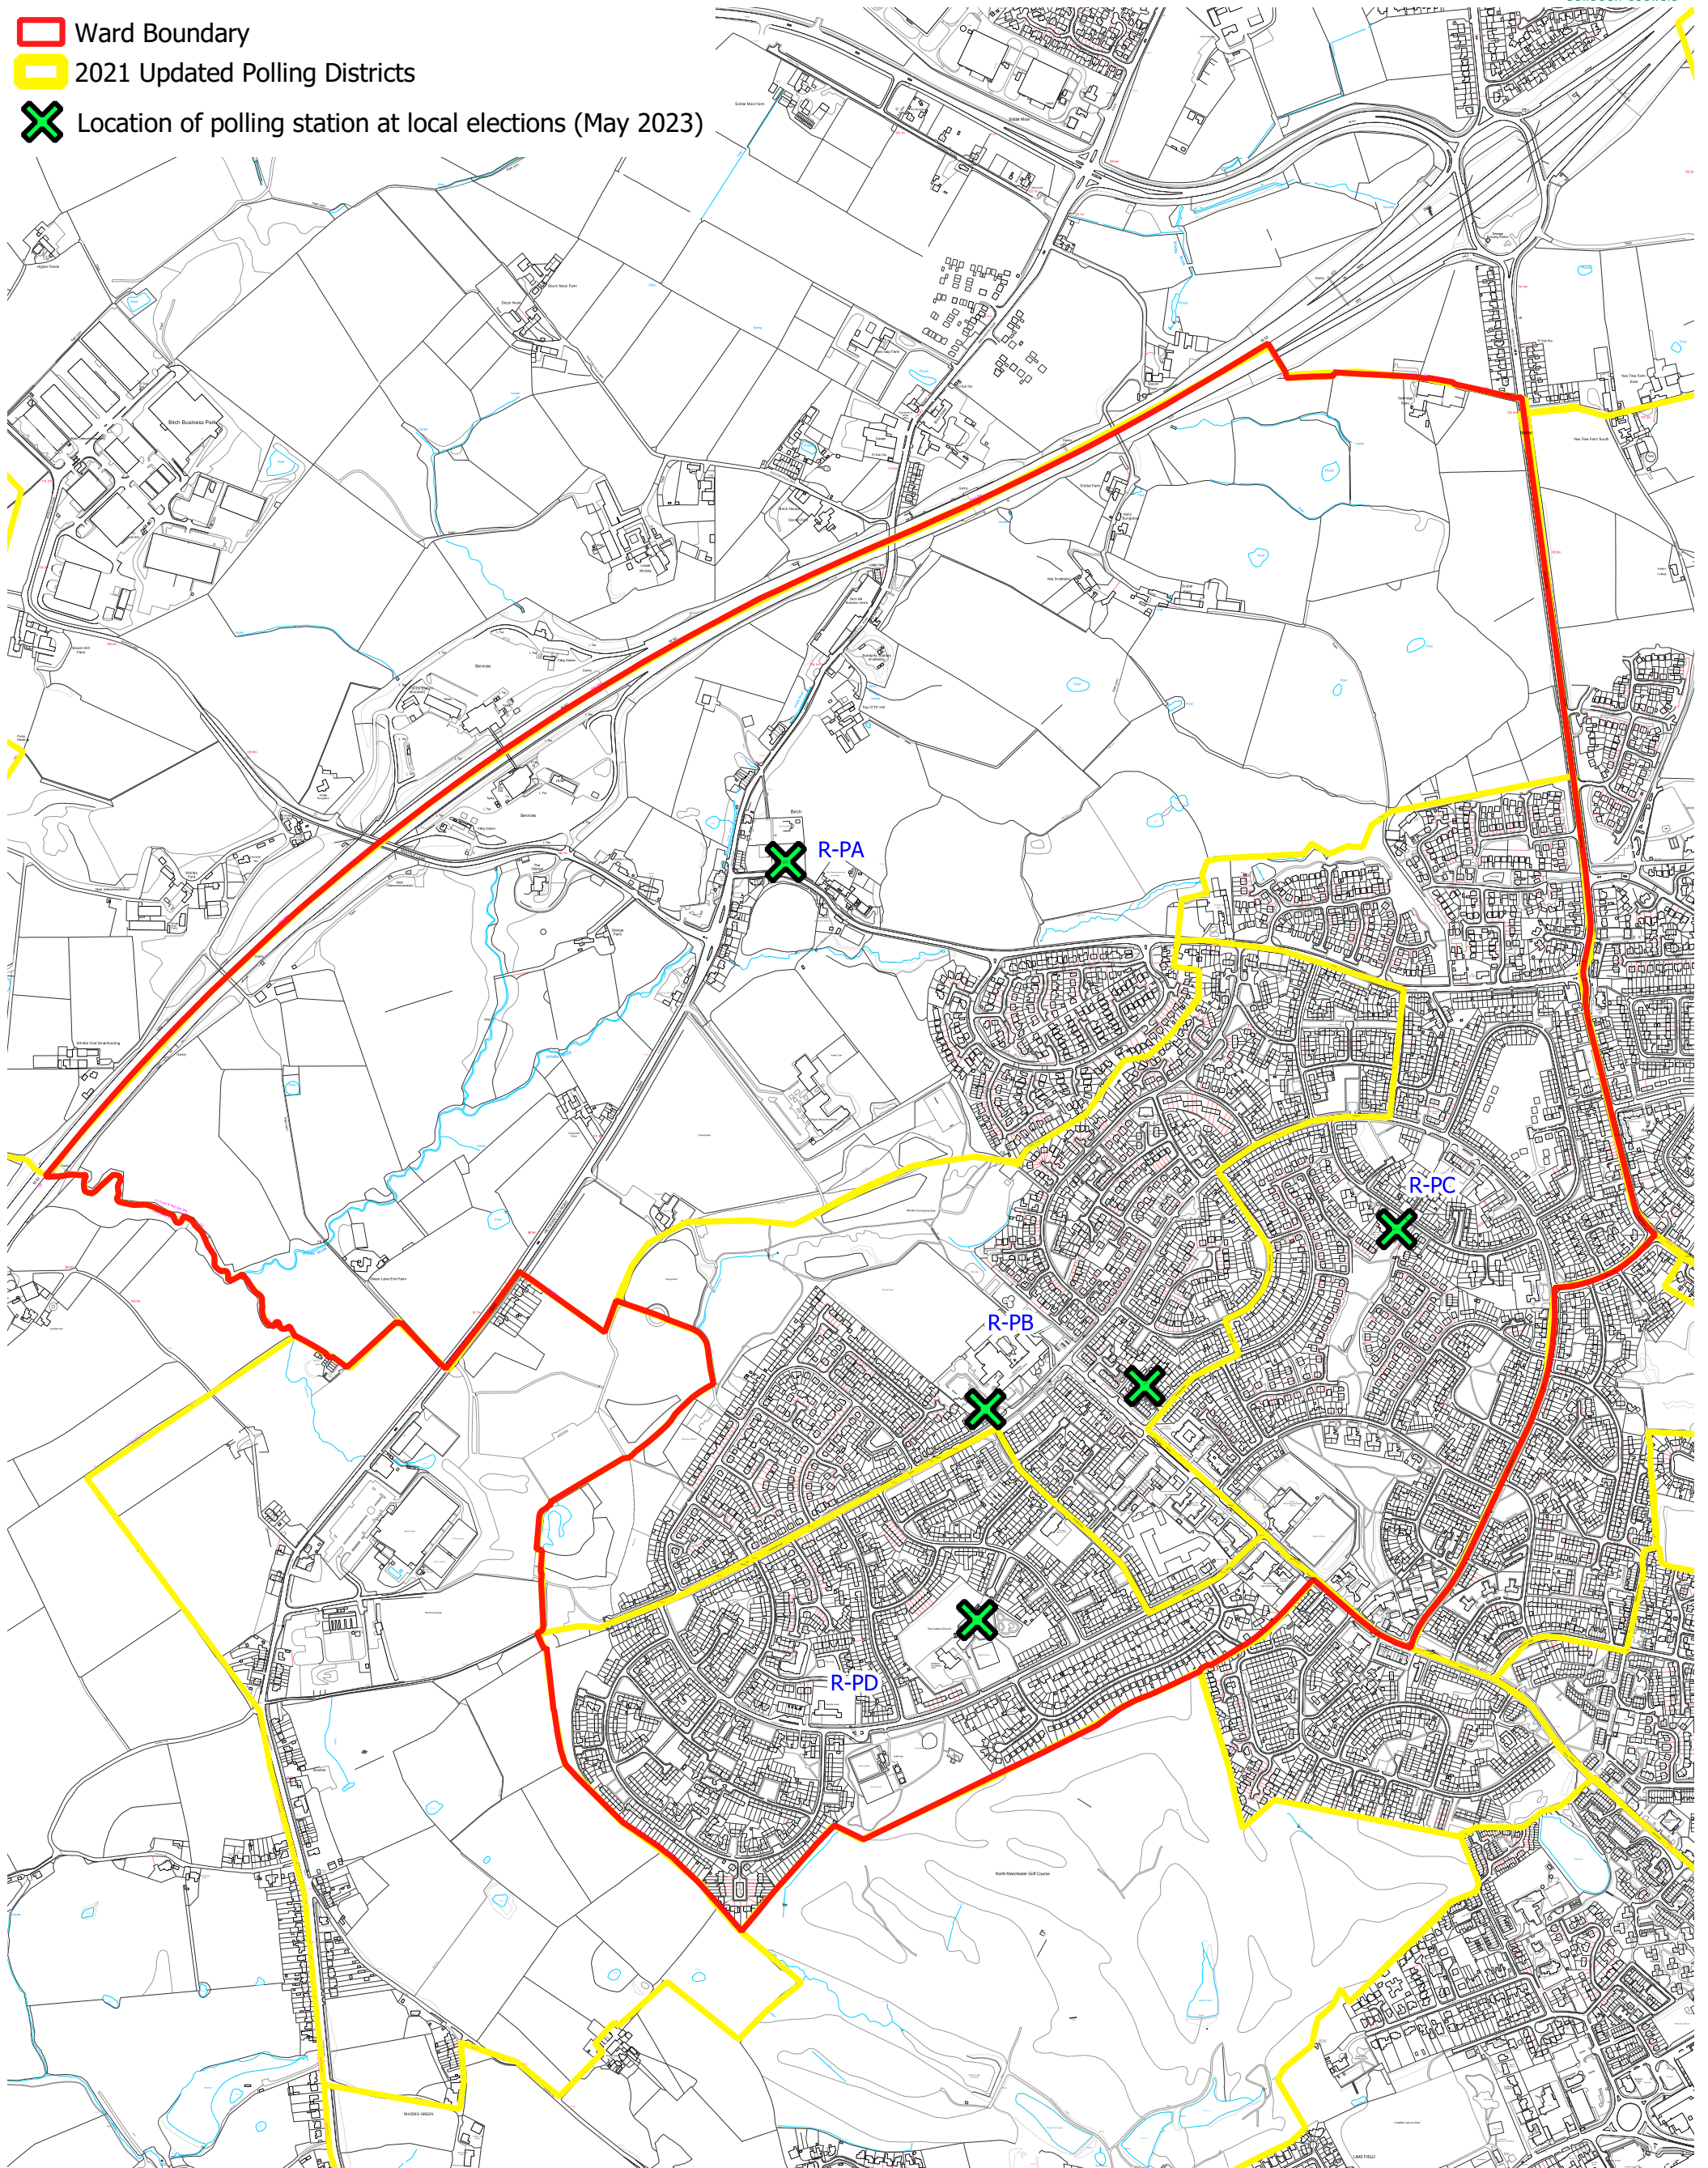

West Middleton Ward & Polling Districts

-  Ward Boundary
-  2021 Updated Polling Districts
-  Location of polling station at local elections (May 2023)

Reproduced from an Ordnance Survey map with the permission of the Controller of HMSO © Crown copyright and database rights 2021 Ordnance Survey [100023108]

1:10,000