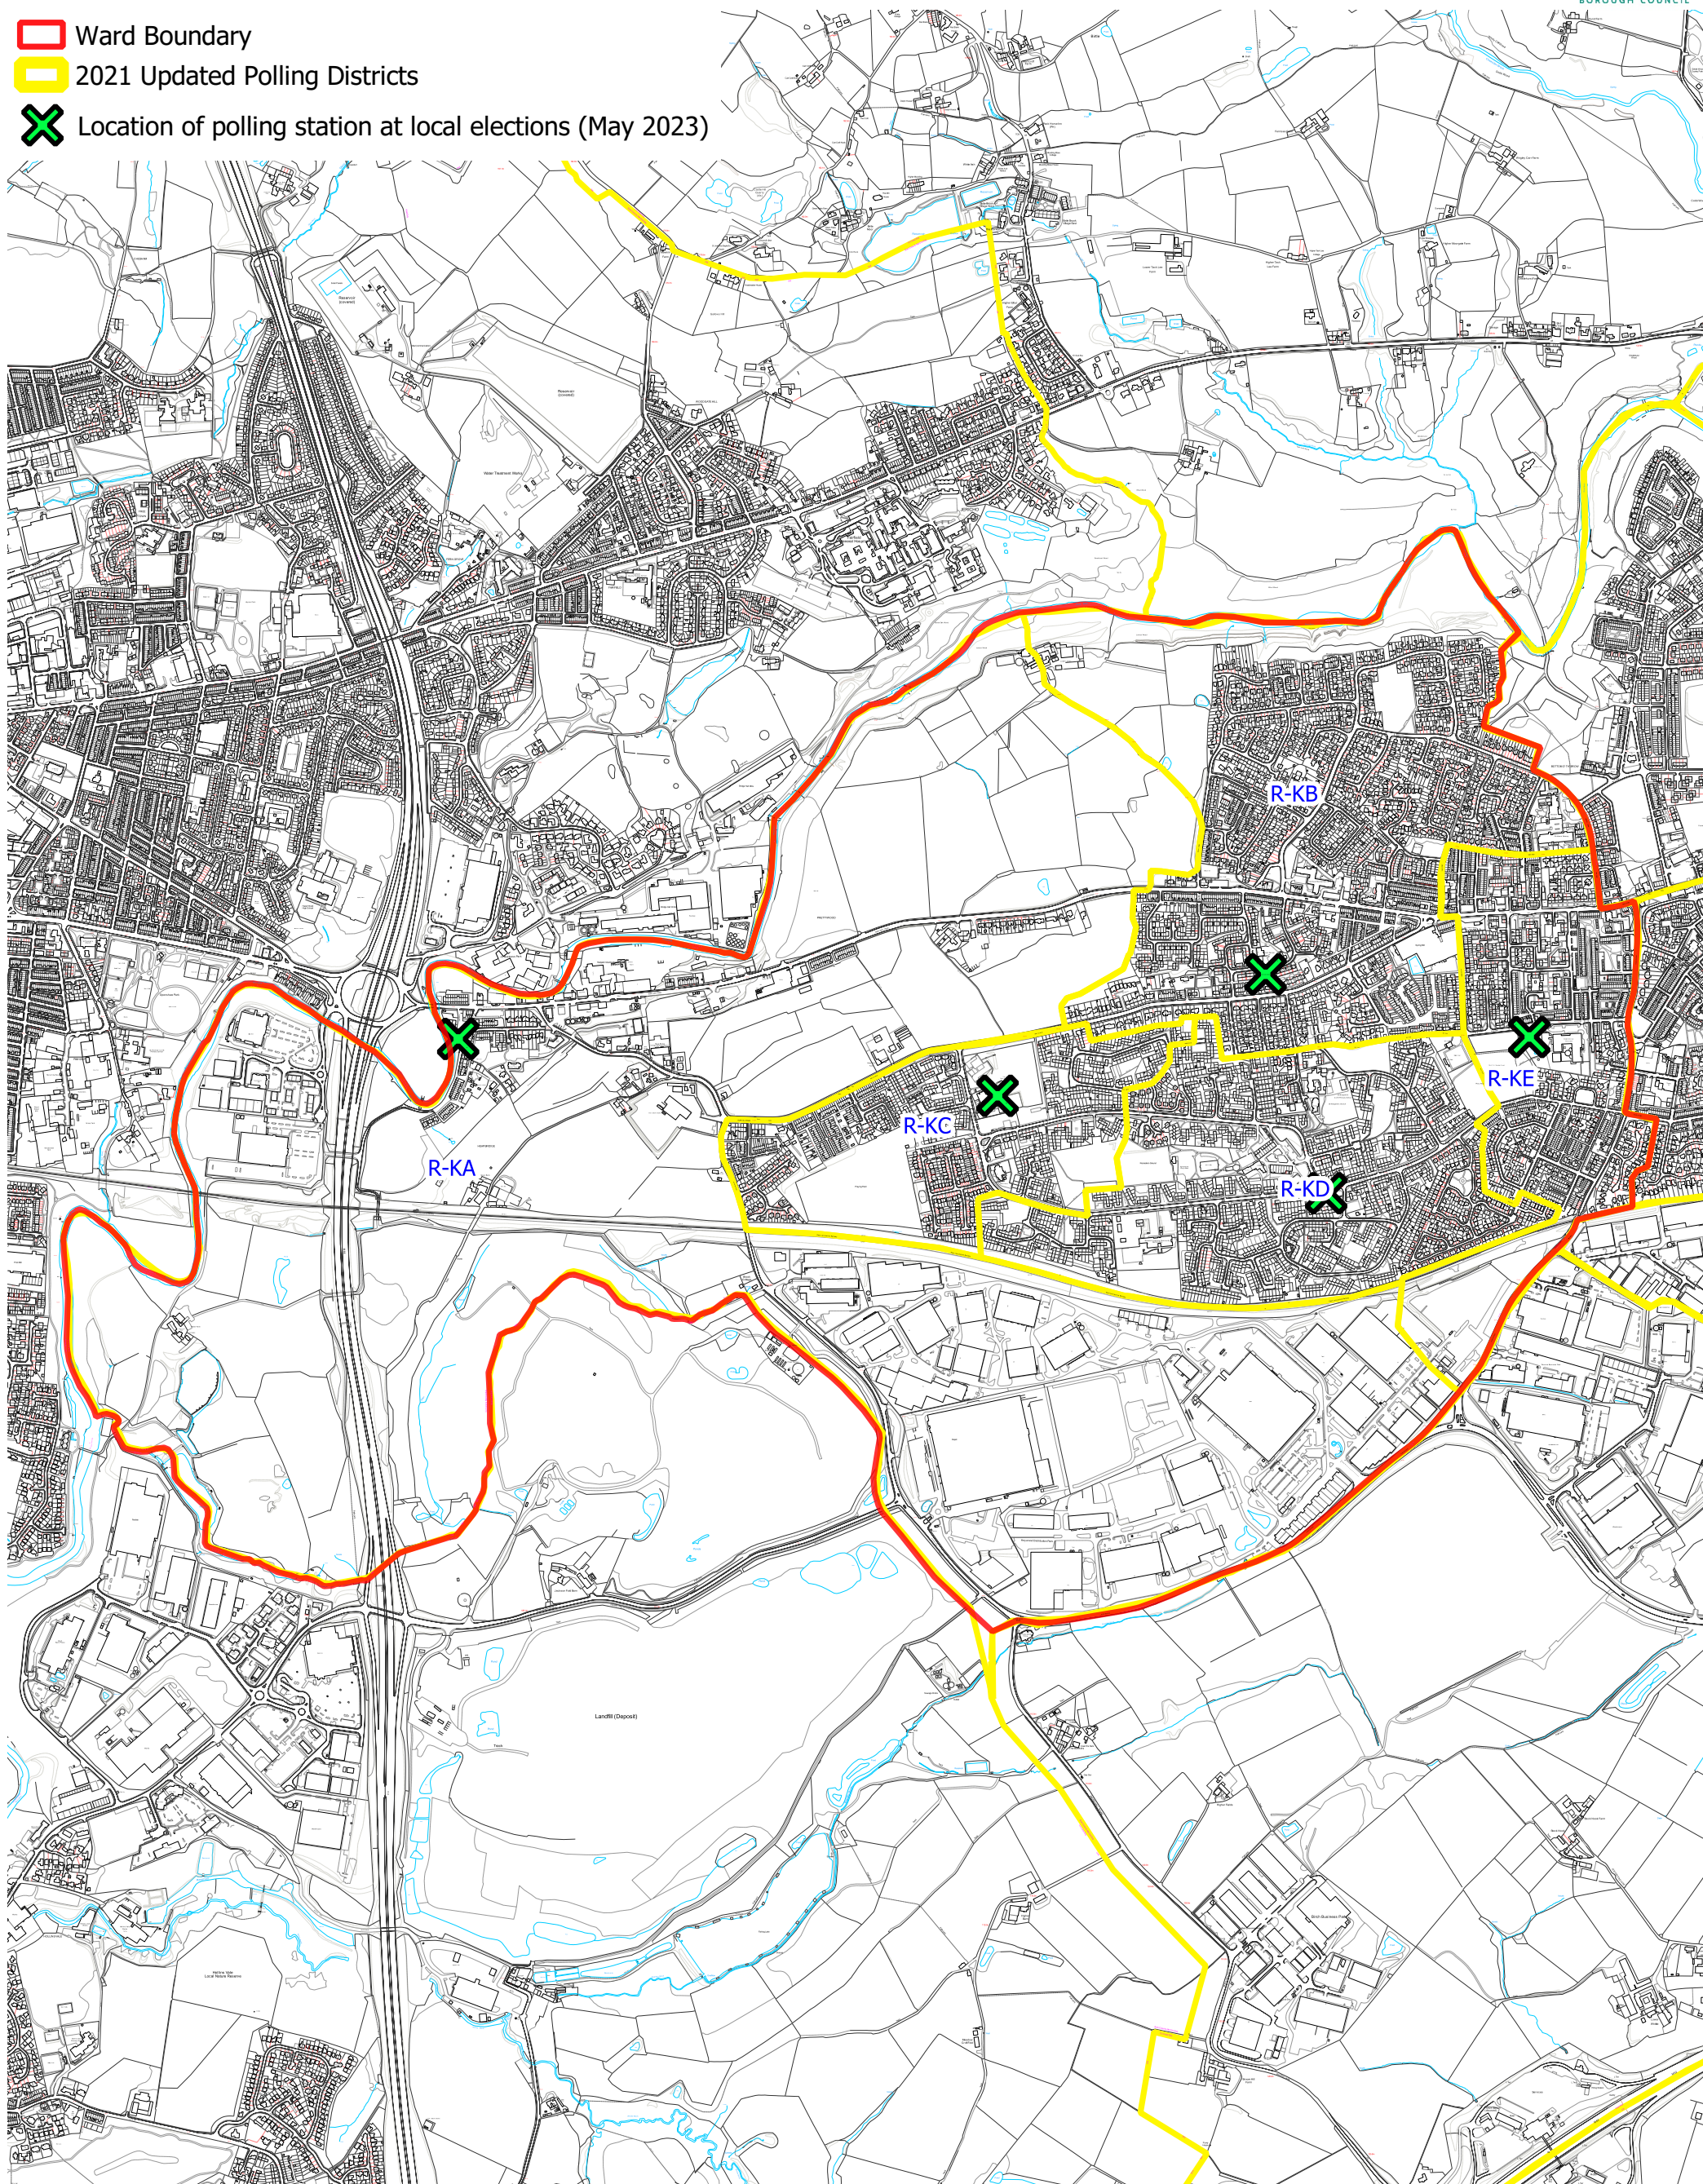

West Heywood Ward & Polling Districts

ROCHDALE
BOROUGH COUNCIL

-  Ward Boundary
-  2021 Updated Polling Districts
-  Location of polling station at local elections (May 2023)

Reproduced from an Ordnance Survey map with the permission of the
Controller of HMSO © Crown copyright and database rights 2021 Ordnance
Survey [100023108]

1:14,000