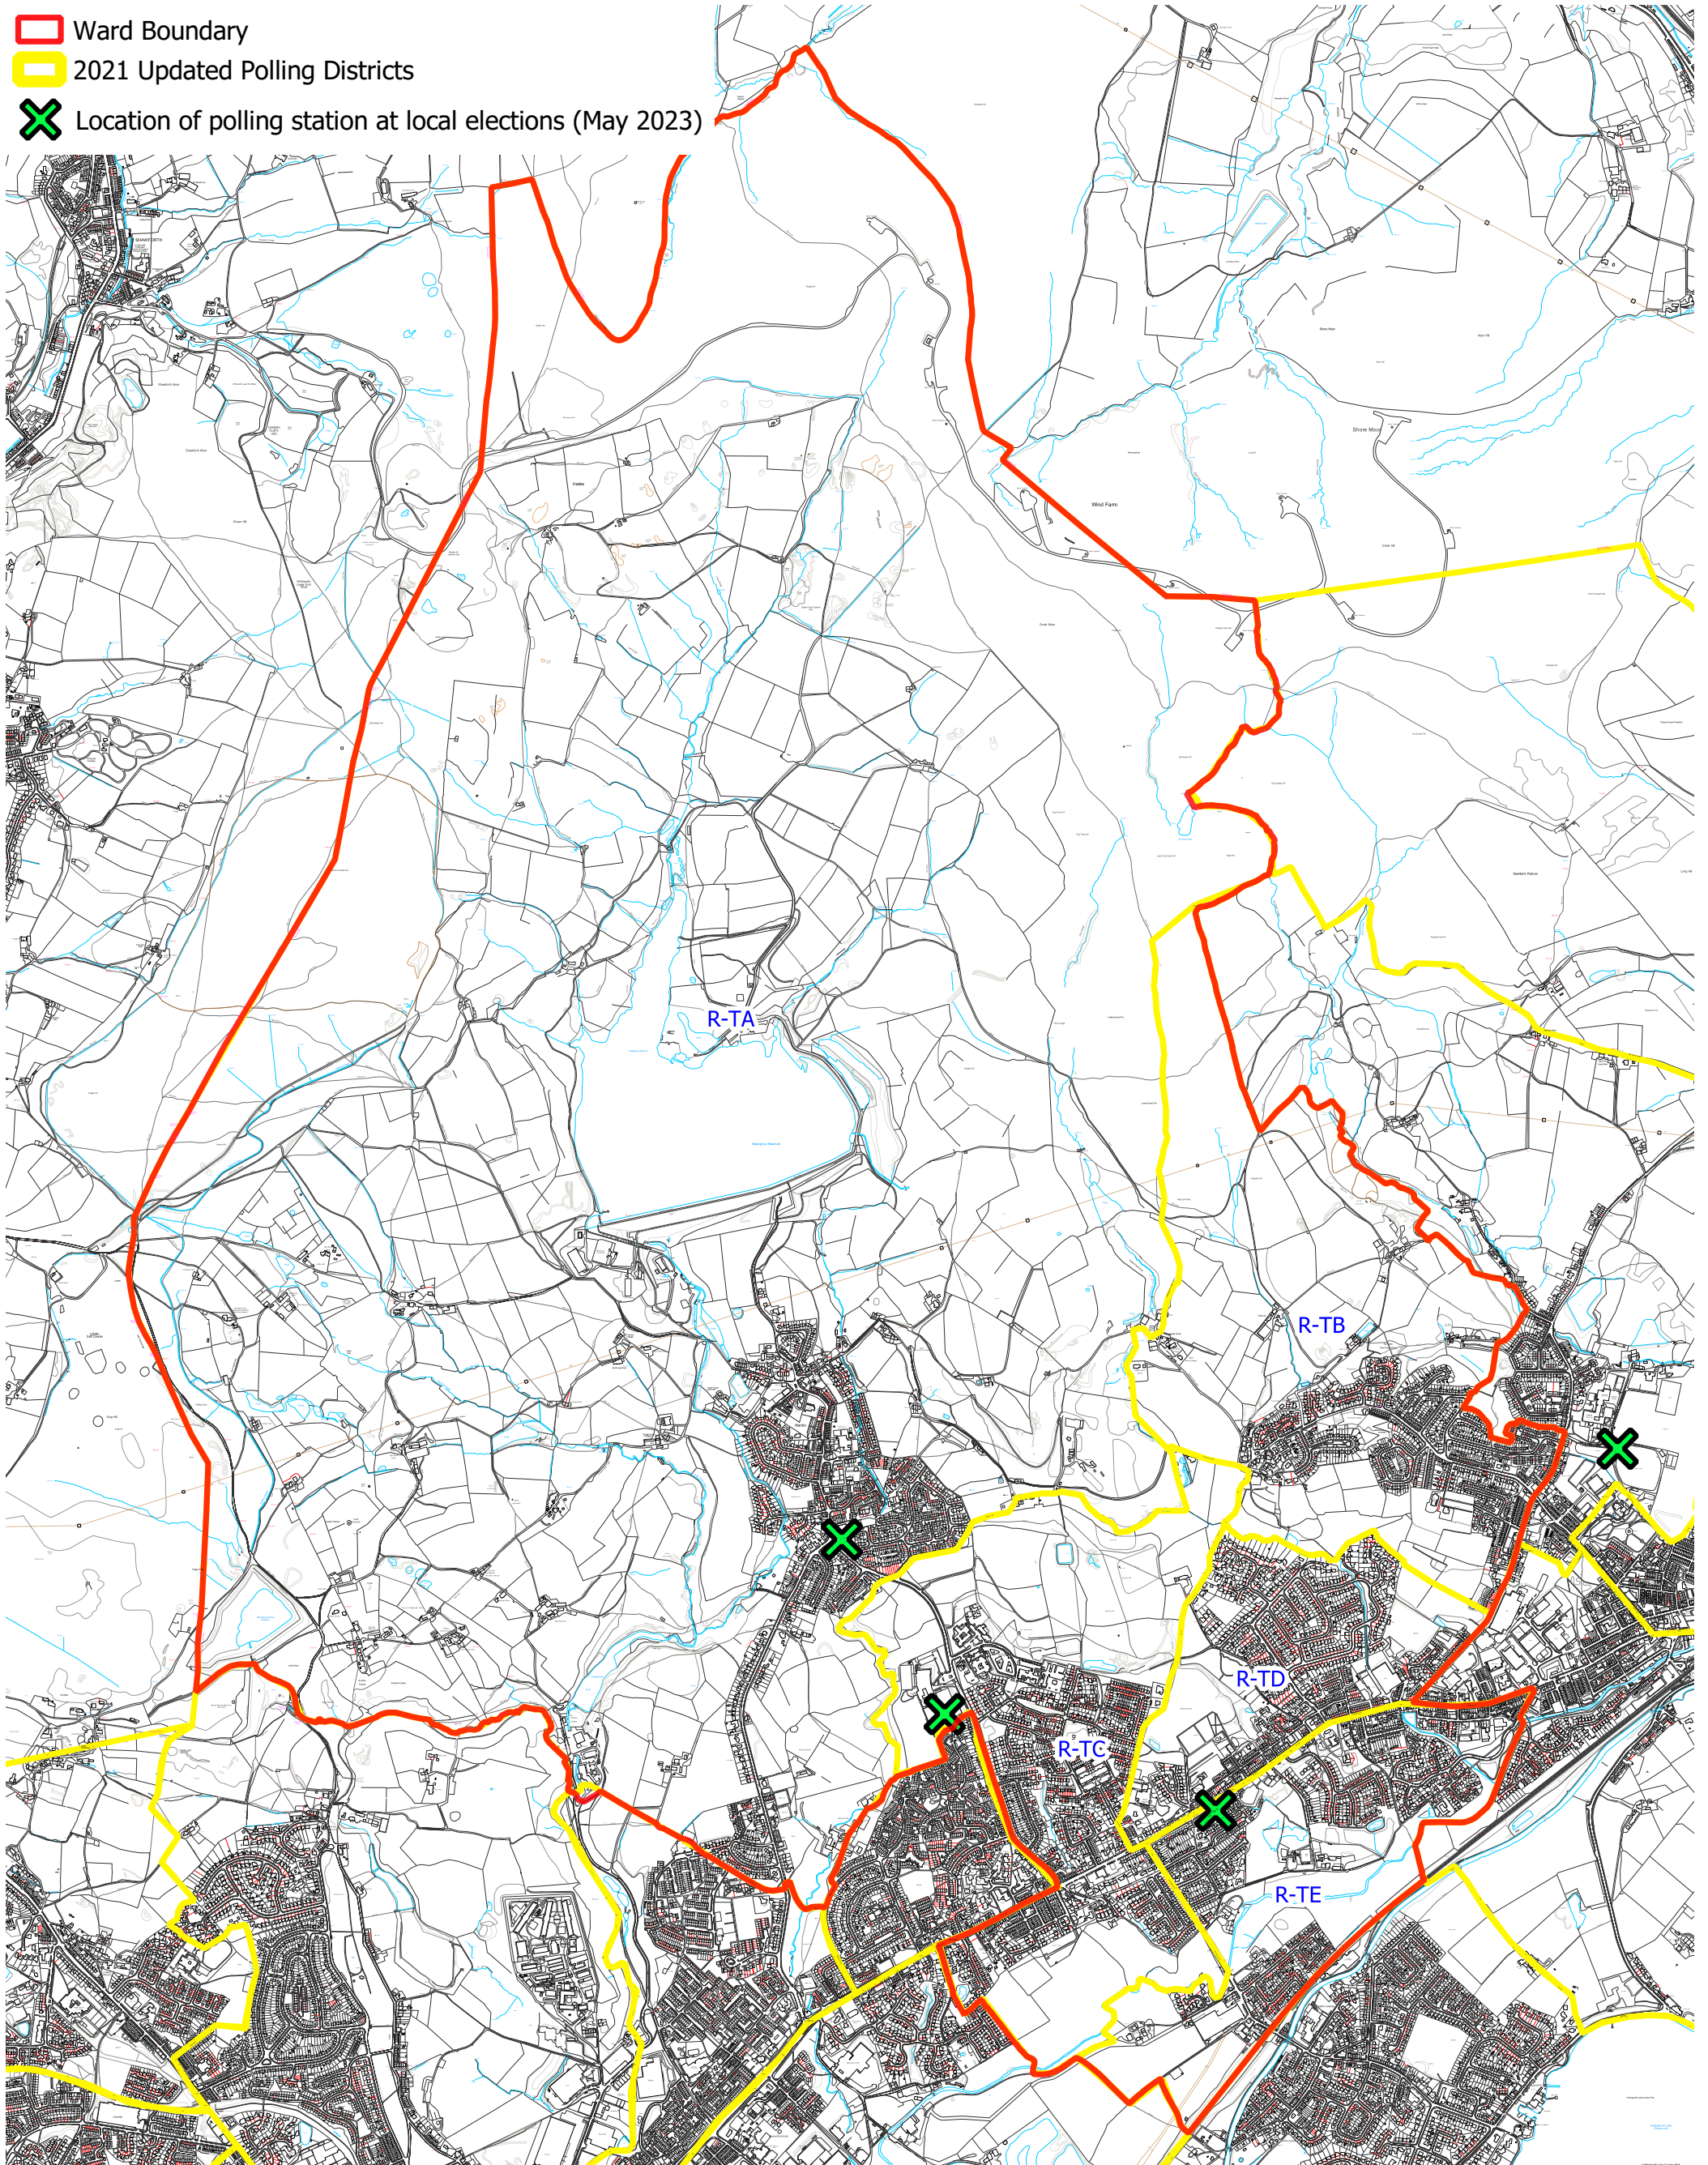

# Wardle, Shore & West Littleborough Ward & Polling Districts

-  Ward Boundary
-  2021 Updated Polling Districts
-  Location of polling station at local elections (May 2023)

Reproduced from an Ordnance Survey map with the permission of the Controller of HMSO © Crown copyright and database rights 2021 Ordnance Survey [100023108]

1:18,000