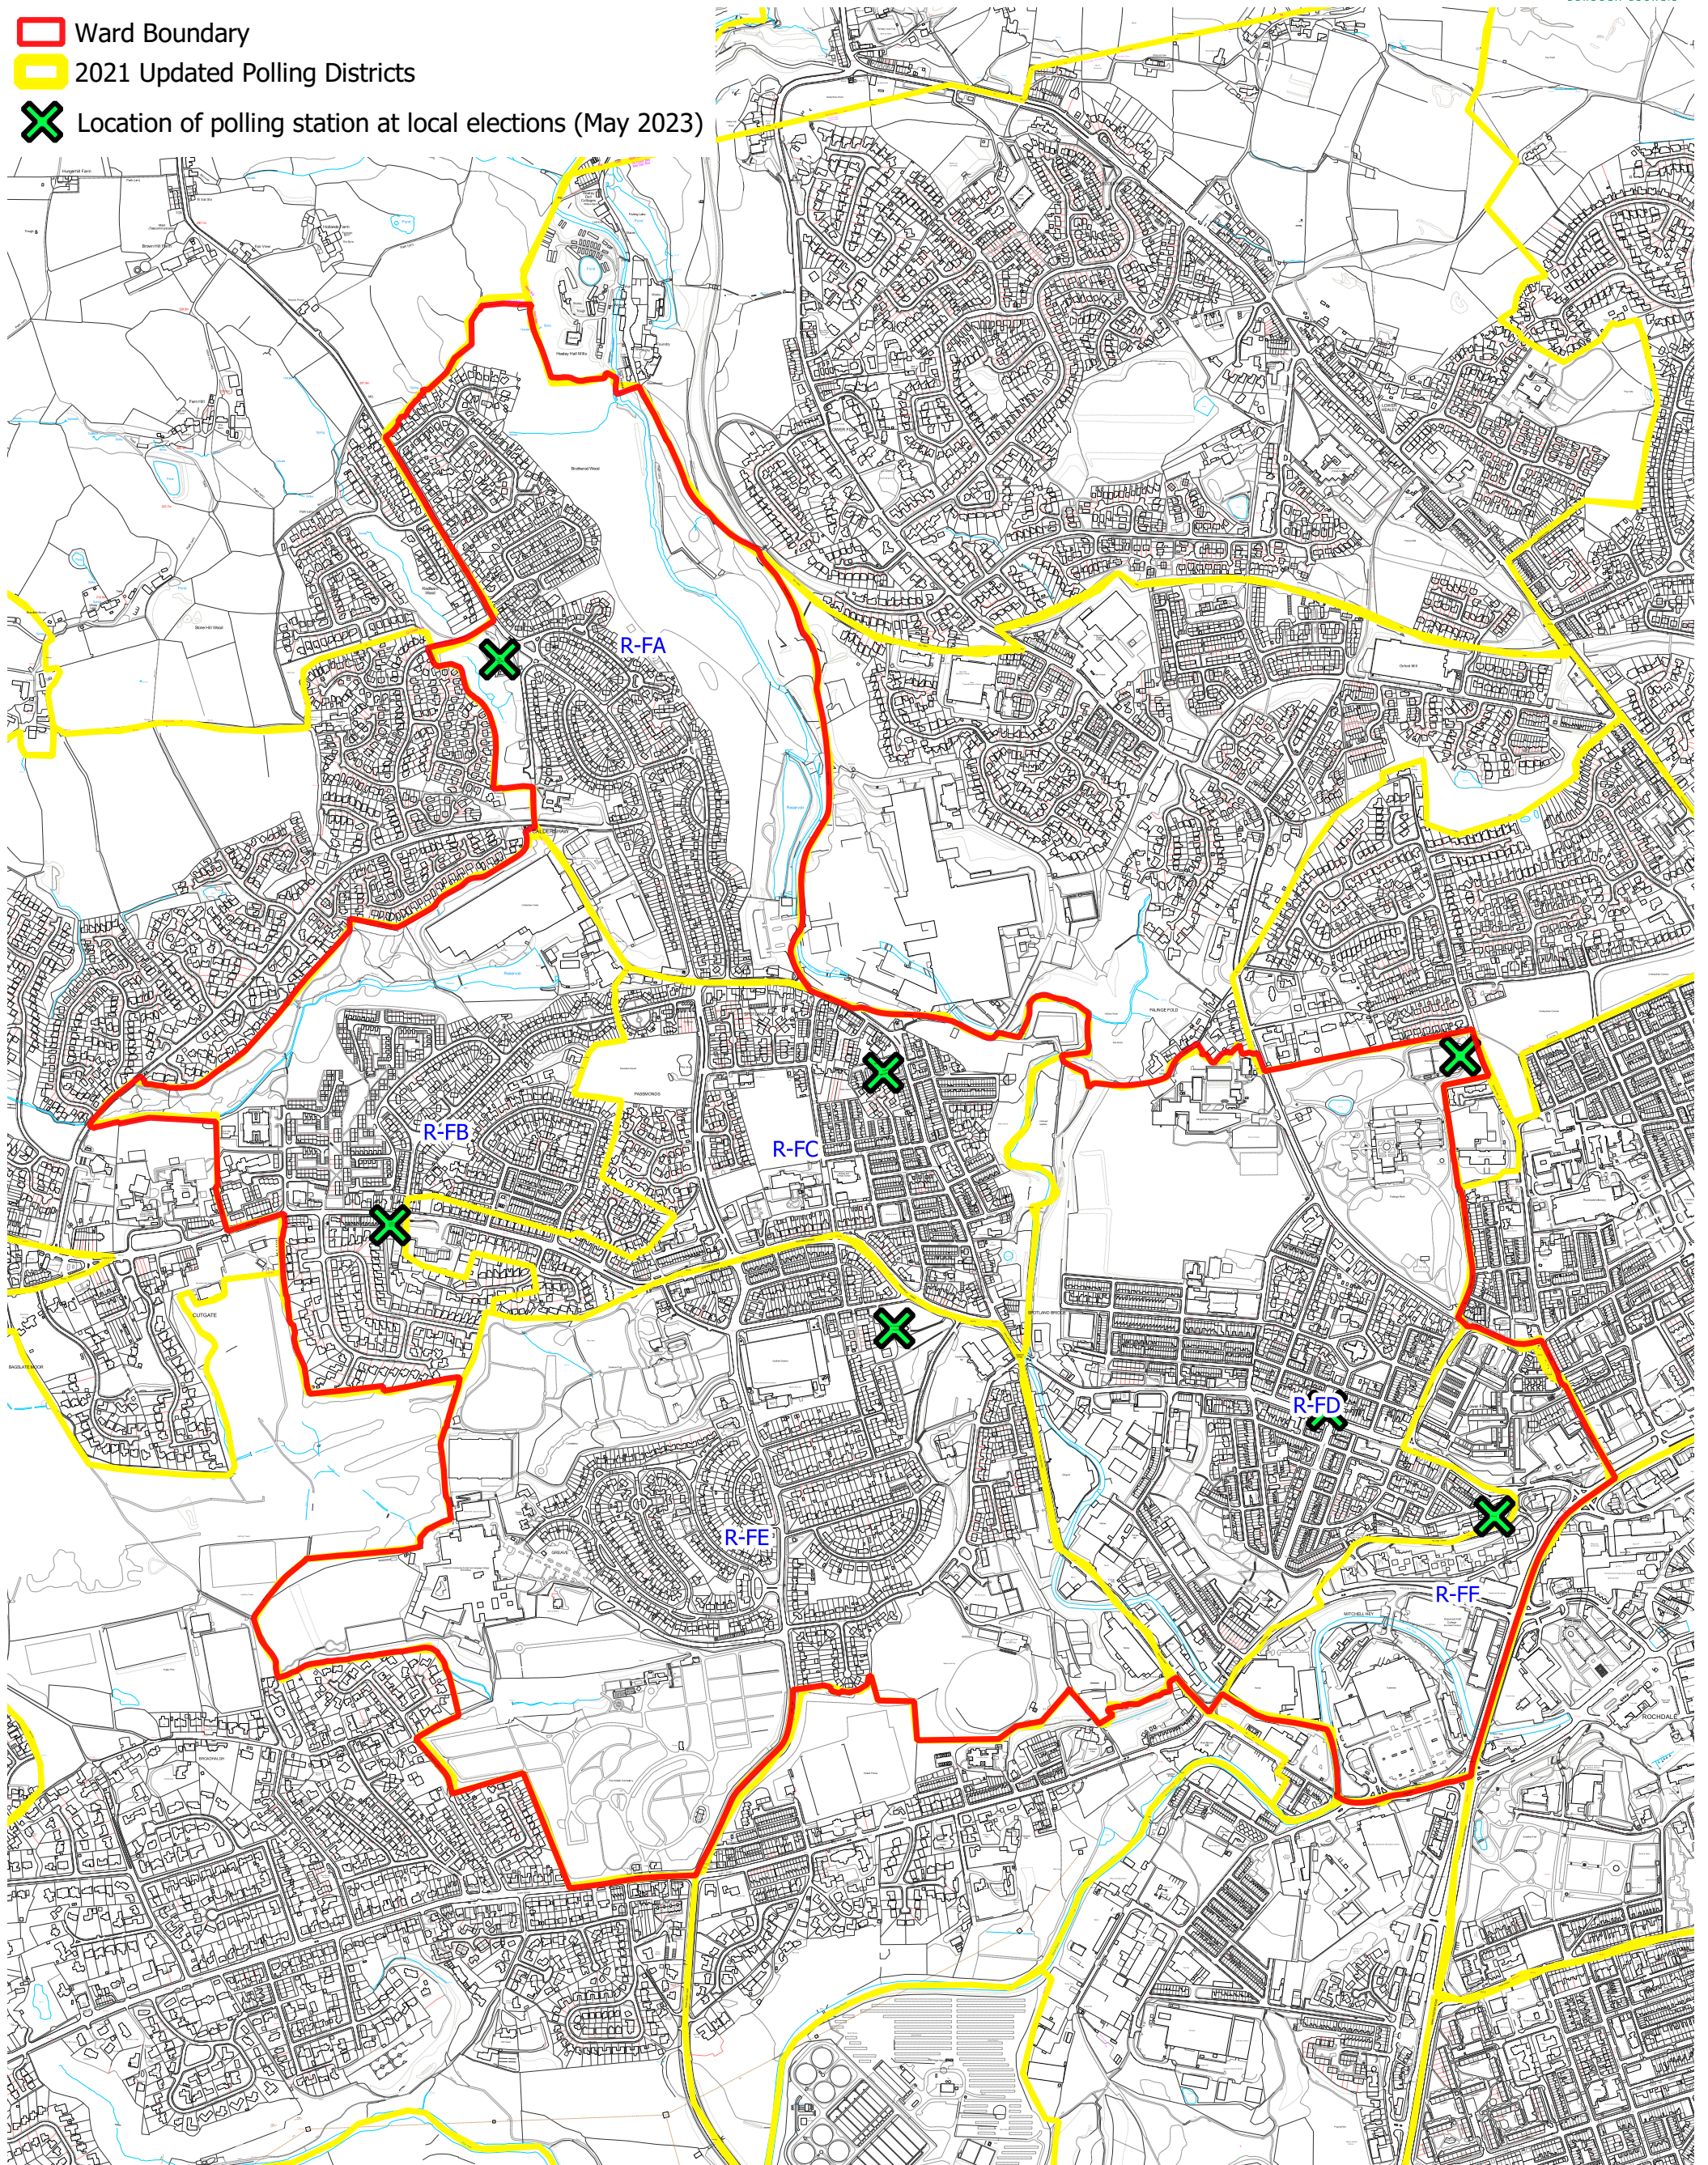

# Spotland & Falinge Ward & Polling Districts

ROCHDALE  
BOROUGH COUNCIL

- Ward Boundary
- 2021 Updated Polling Districts
- Location of polling station at local elections (May 2023)

Reproduced from an Ordnance Survey map with the permission of the  
Controller of HMSO © Crown copyright and database rights 2021 Ordnance  
Survey [100023108]

1:10,000