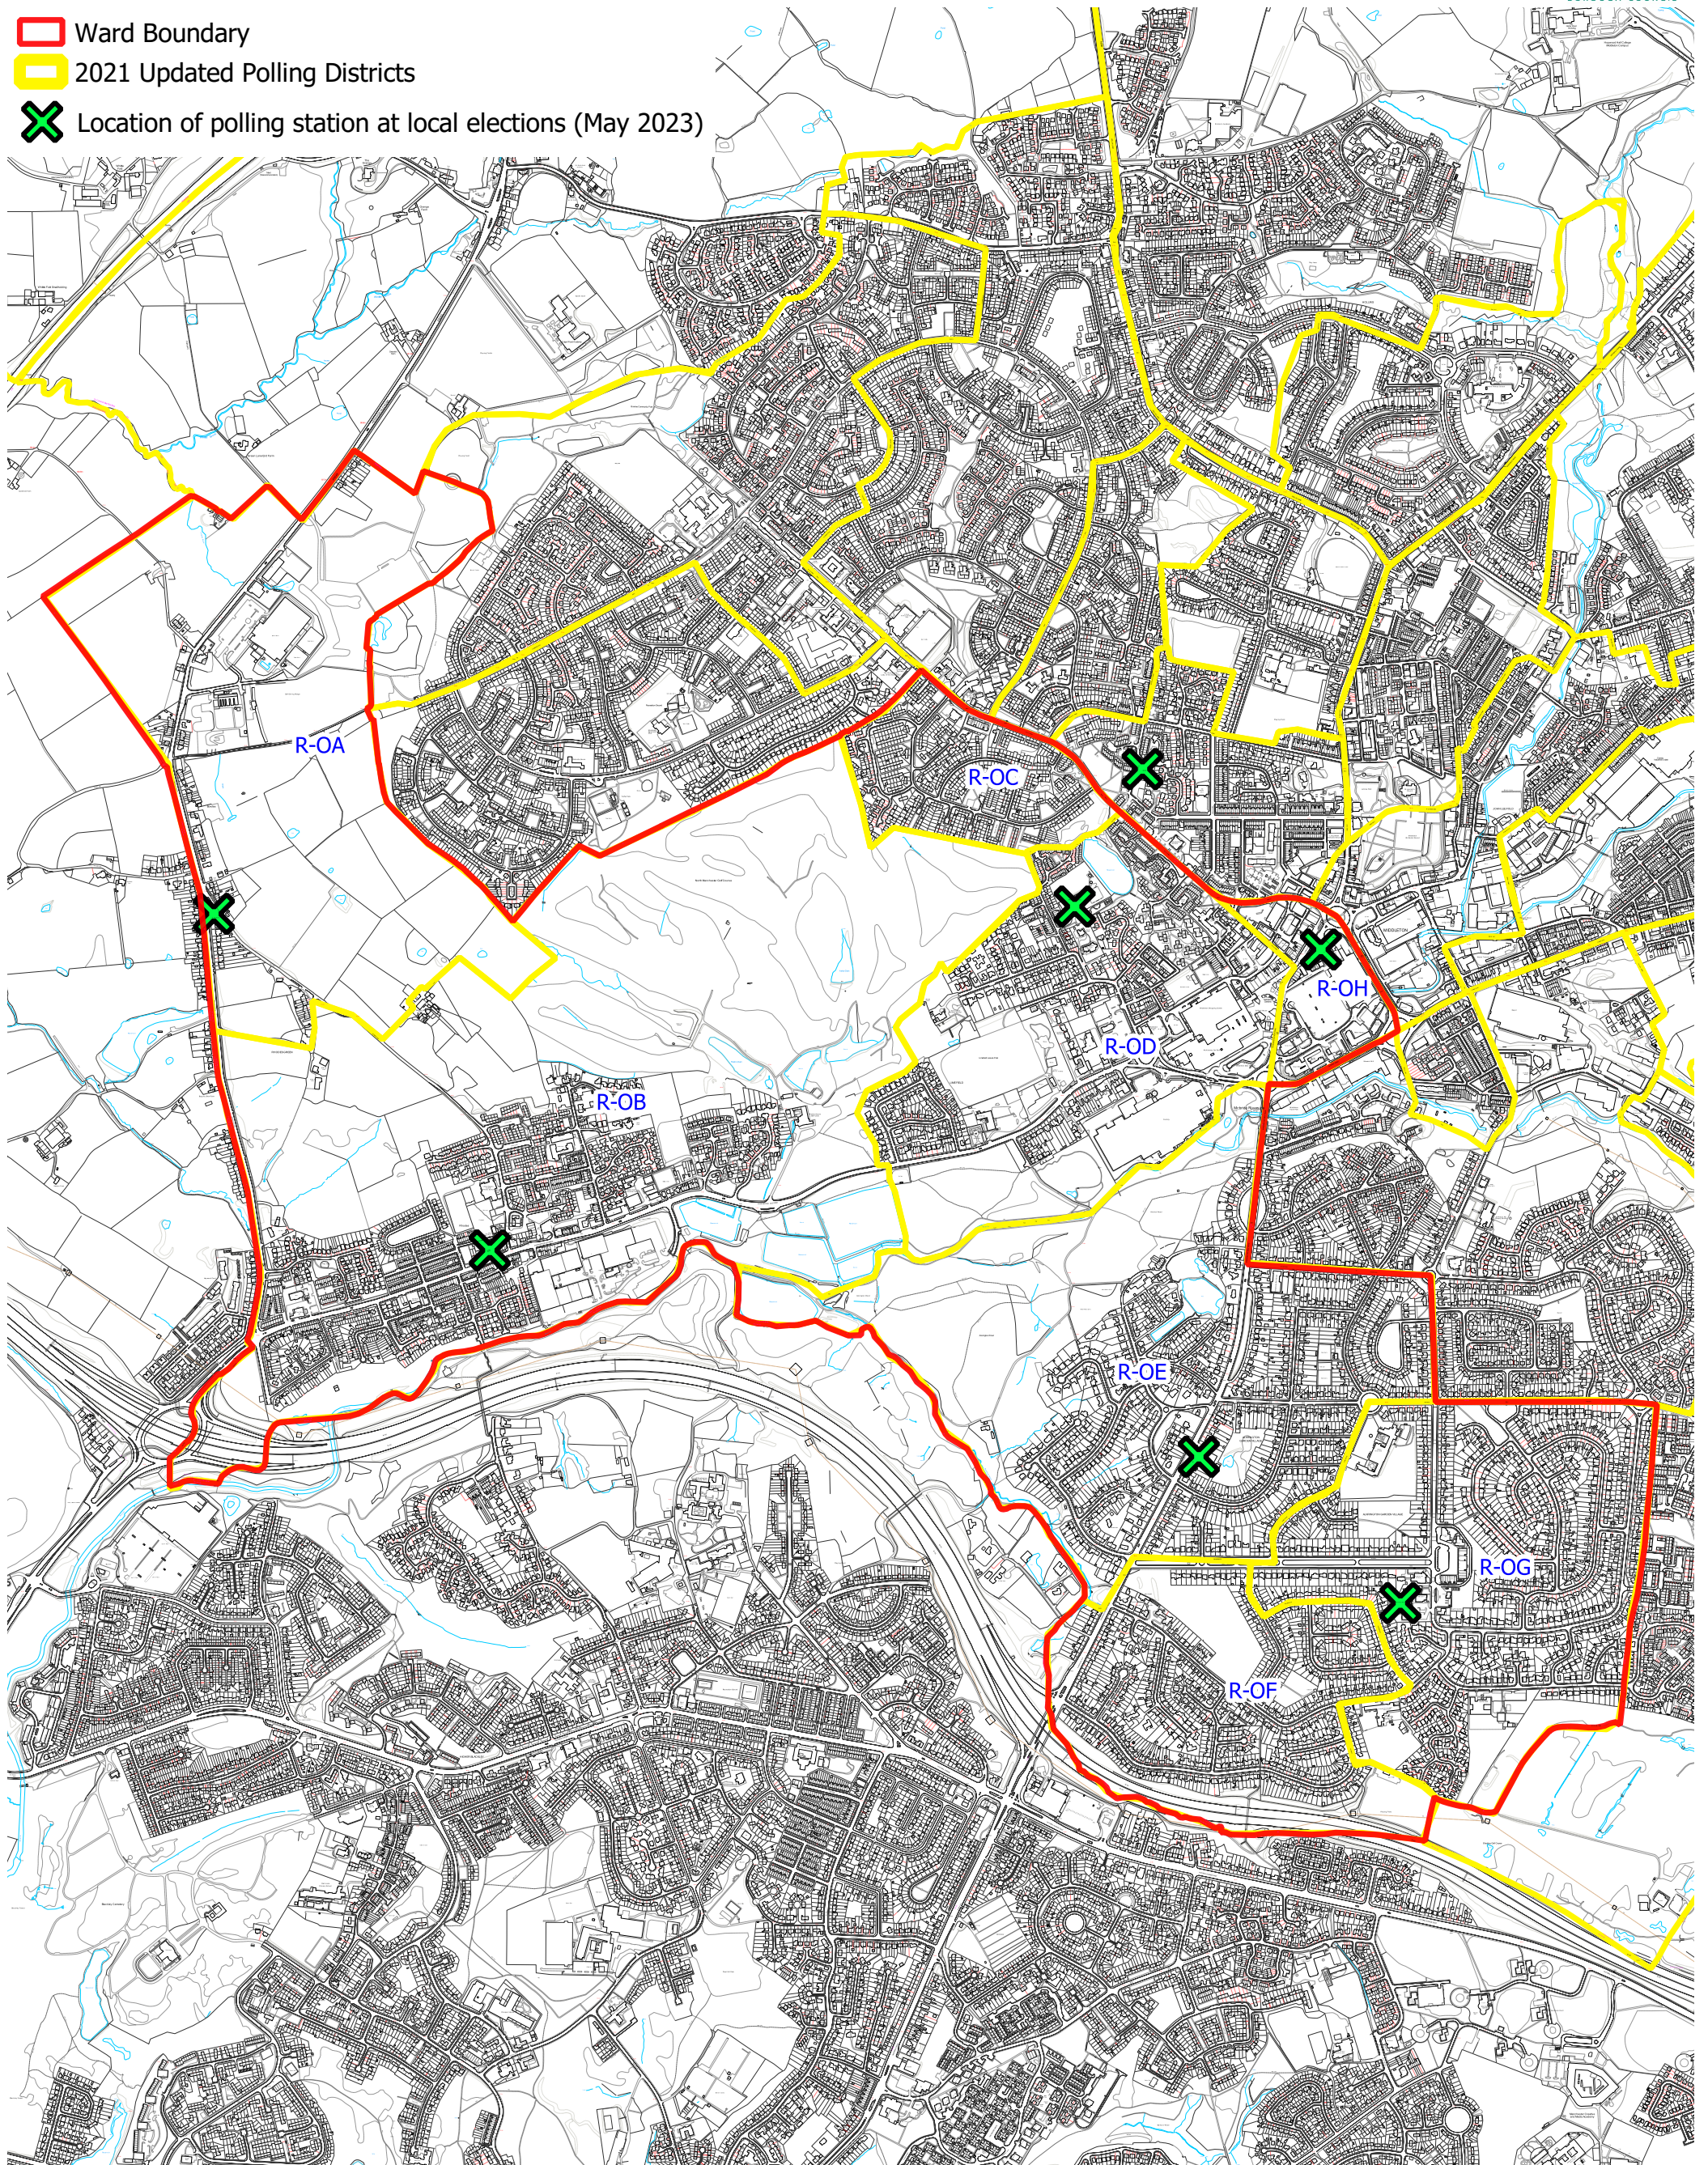

South Middleton Ward & Polling Districts

ROCHDALE
BOROUGH COUNCIL

-  Ward Boundary
-  2021 Updated Polling Districts
-  Location of polling station at local elections (May 2023)

Reproduced from an Ordnance Survey map with the permission of the
Controller of HMSO © Crown copyright and database rights 2021 Ordnance
Survey [100023108]

1:14,000