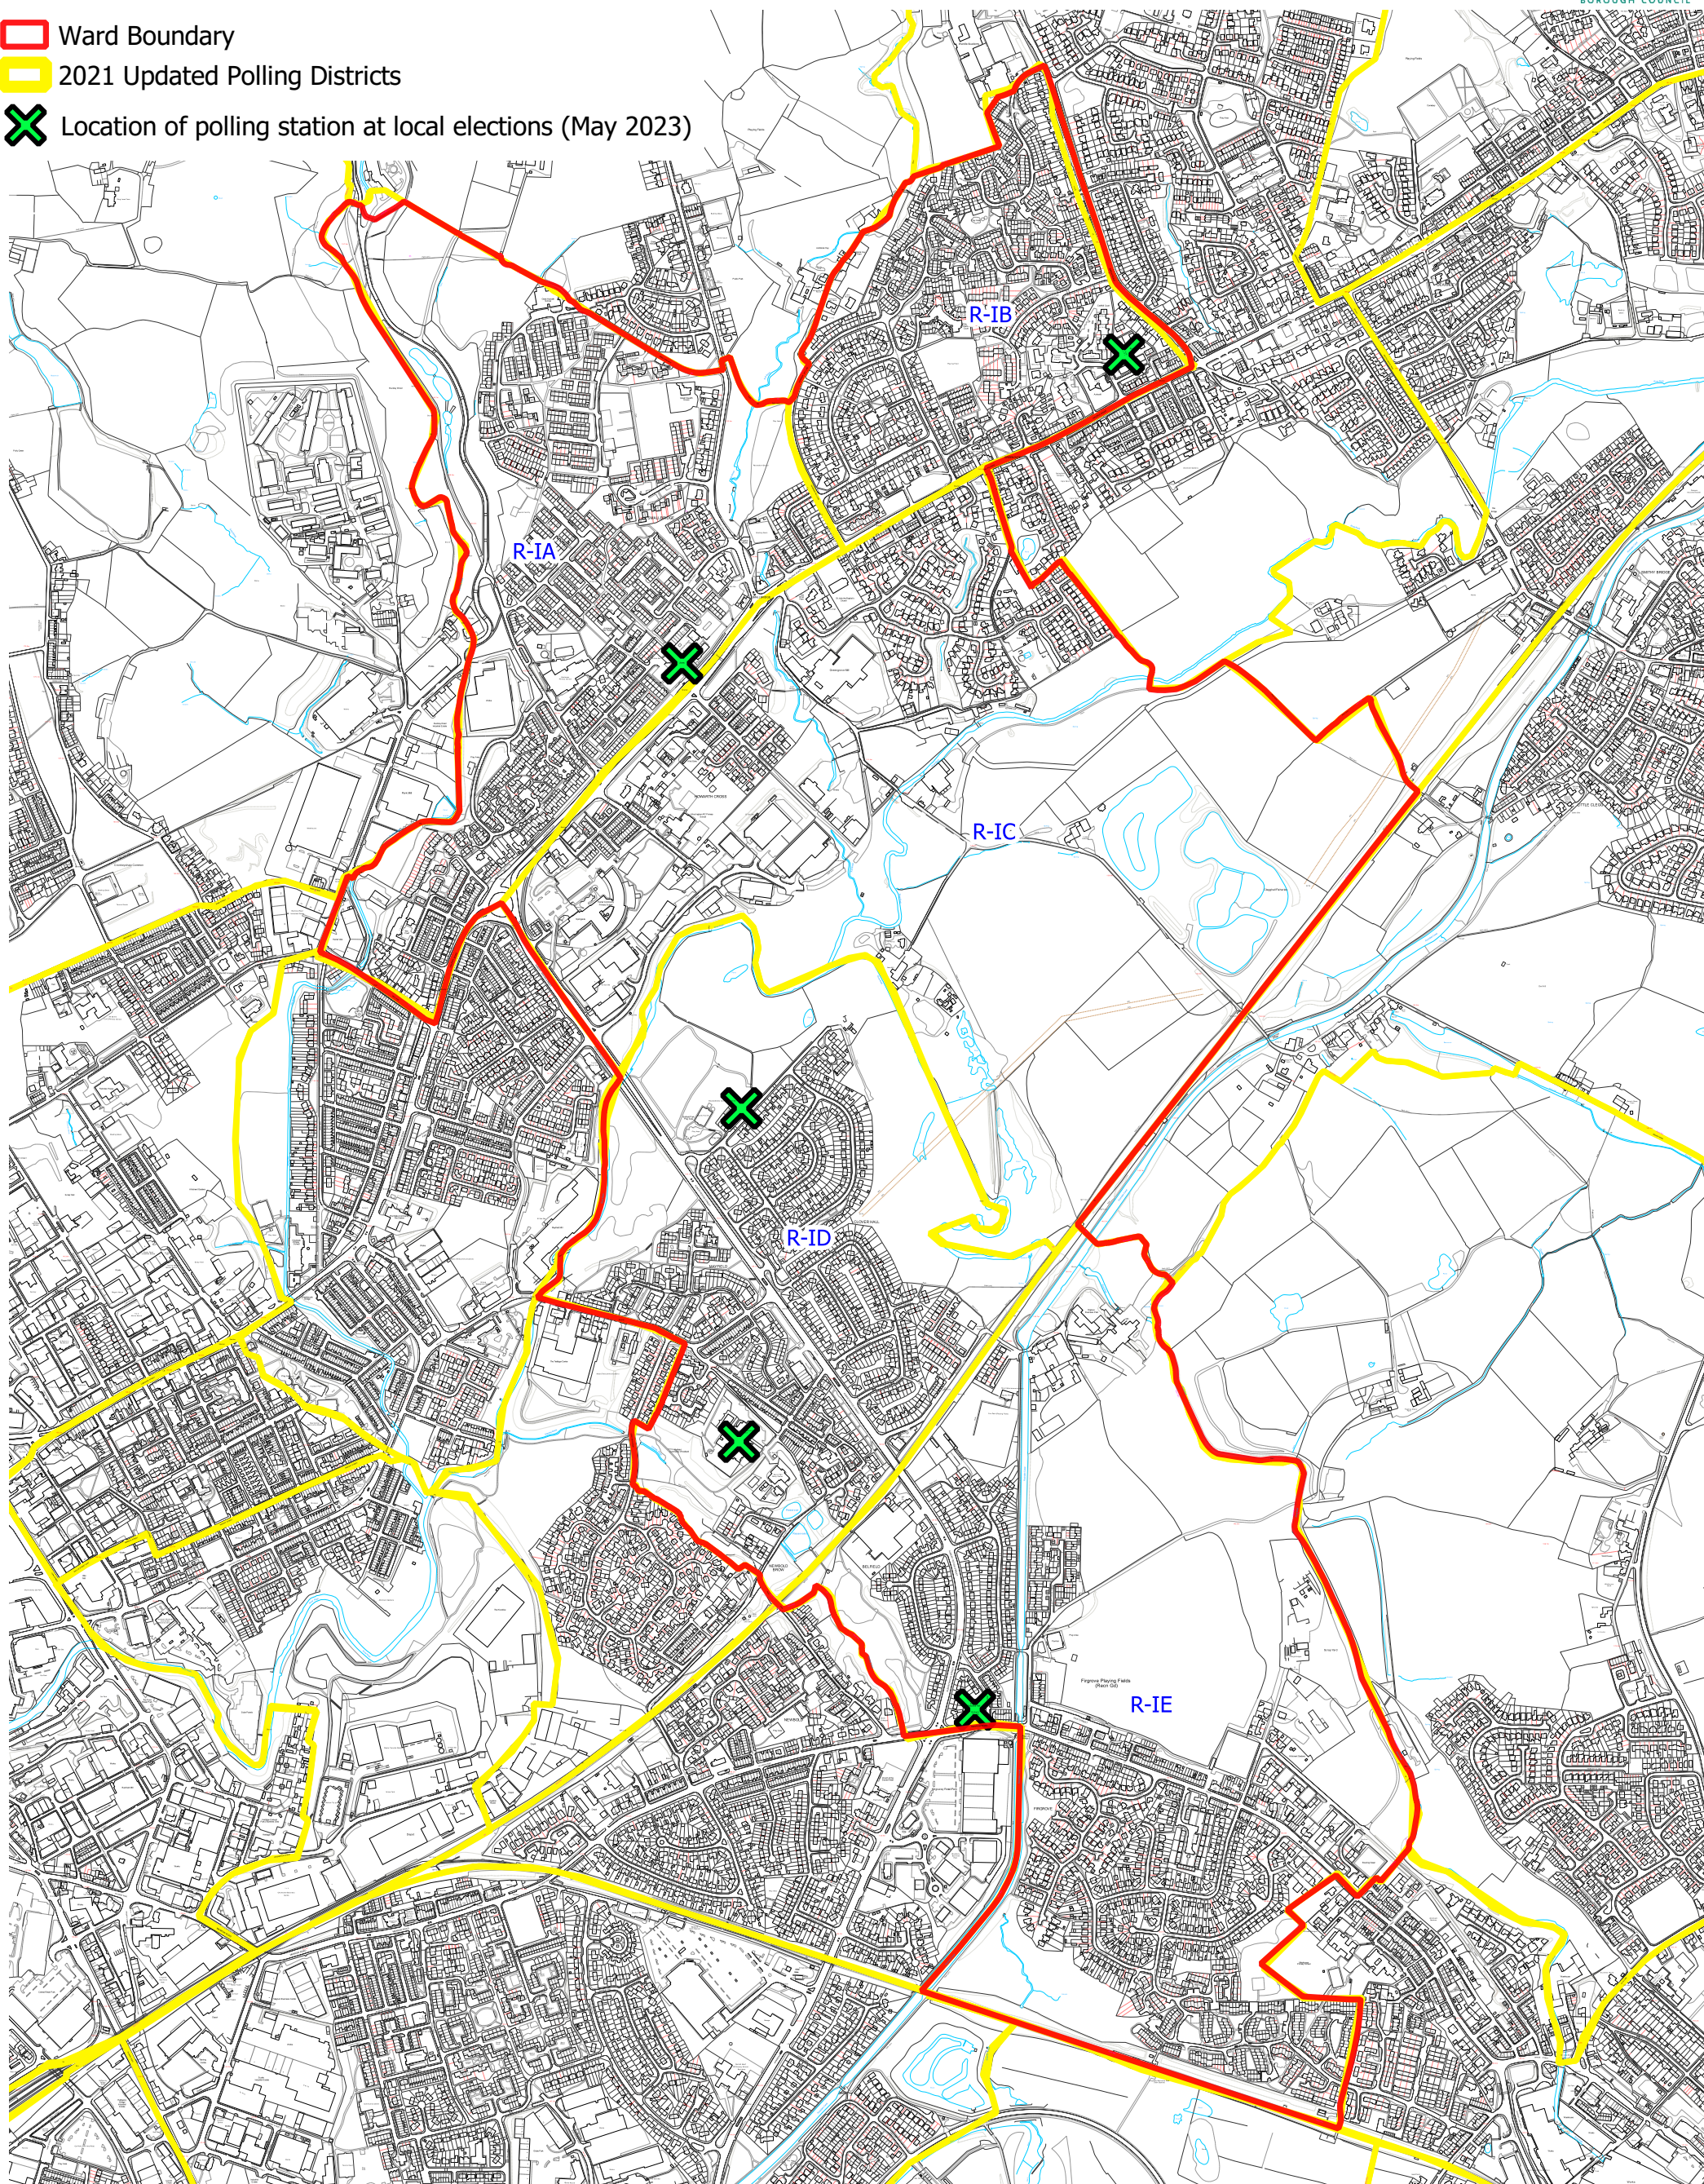

Smallbridge & Firgrove Ward & Polling Districts

ROCHDALE
BOROUGH COUNCIL

-  Ward Boundary
-  2021 Updated Polling Districts
-  Location of polling station at local elections (May 2023)

Reproduced from an Ordnance Survey map with the permission of the Controller of HMSO © Crown copyright and database rights 2021 Ordnance Survey [100023108]

1:10,500