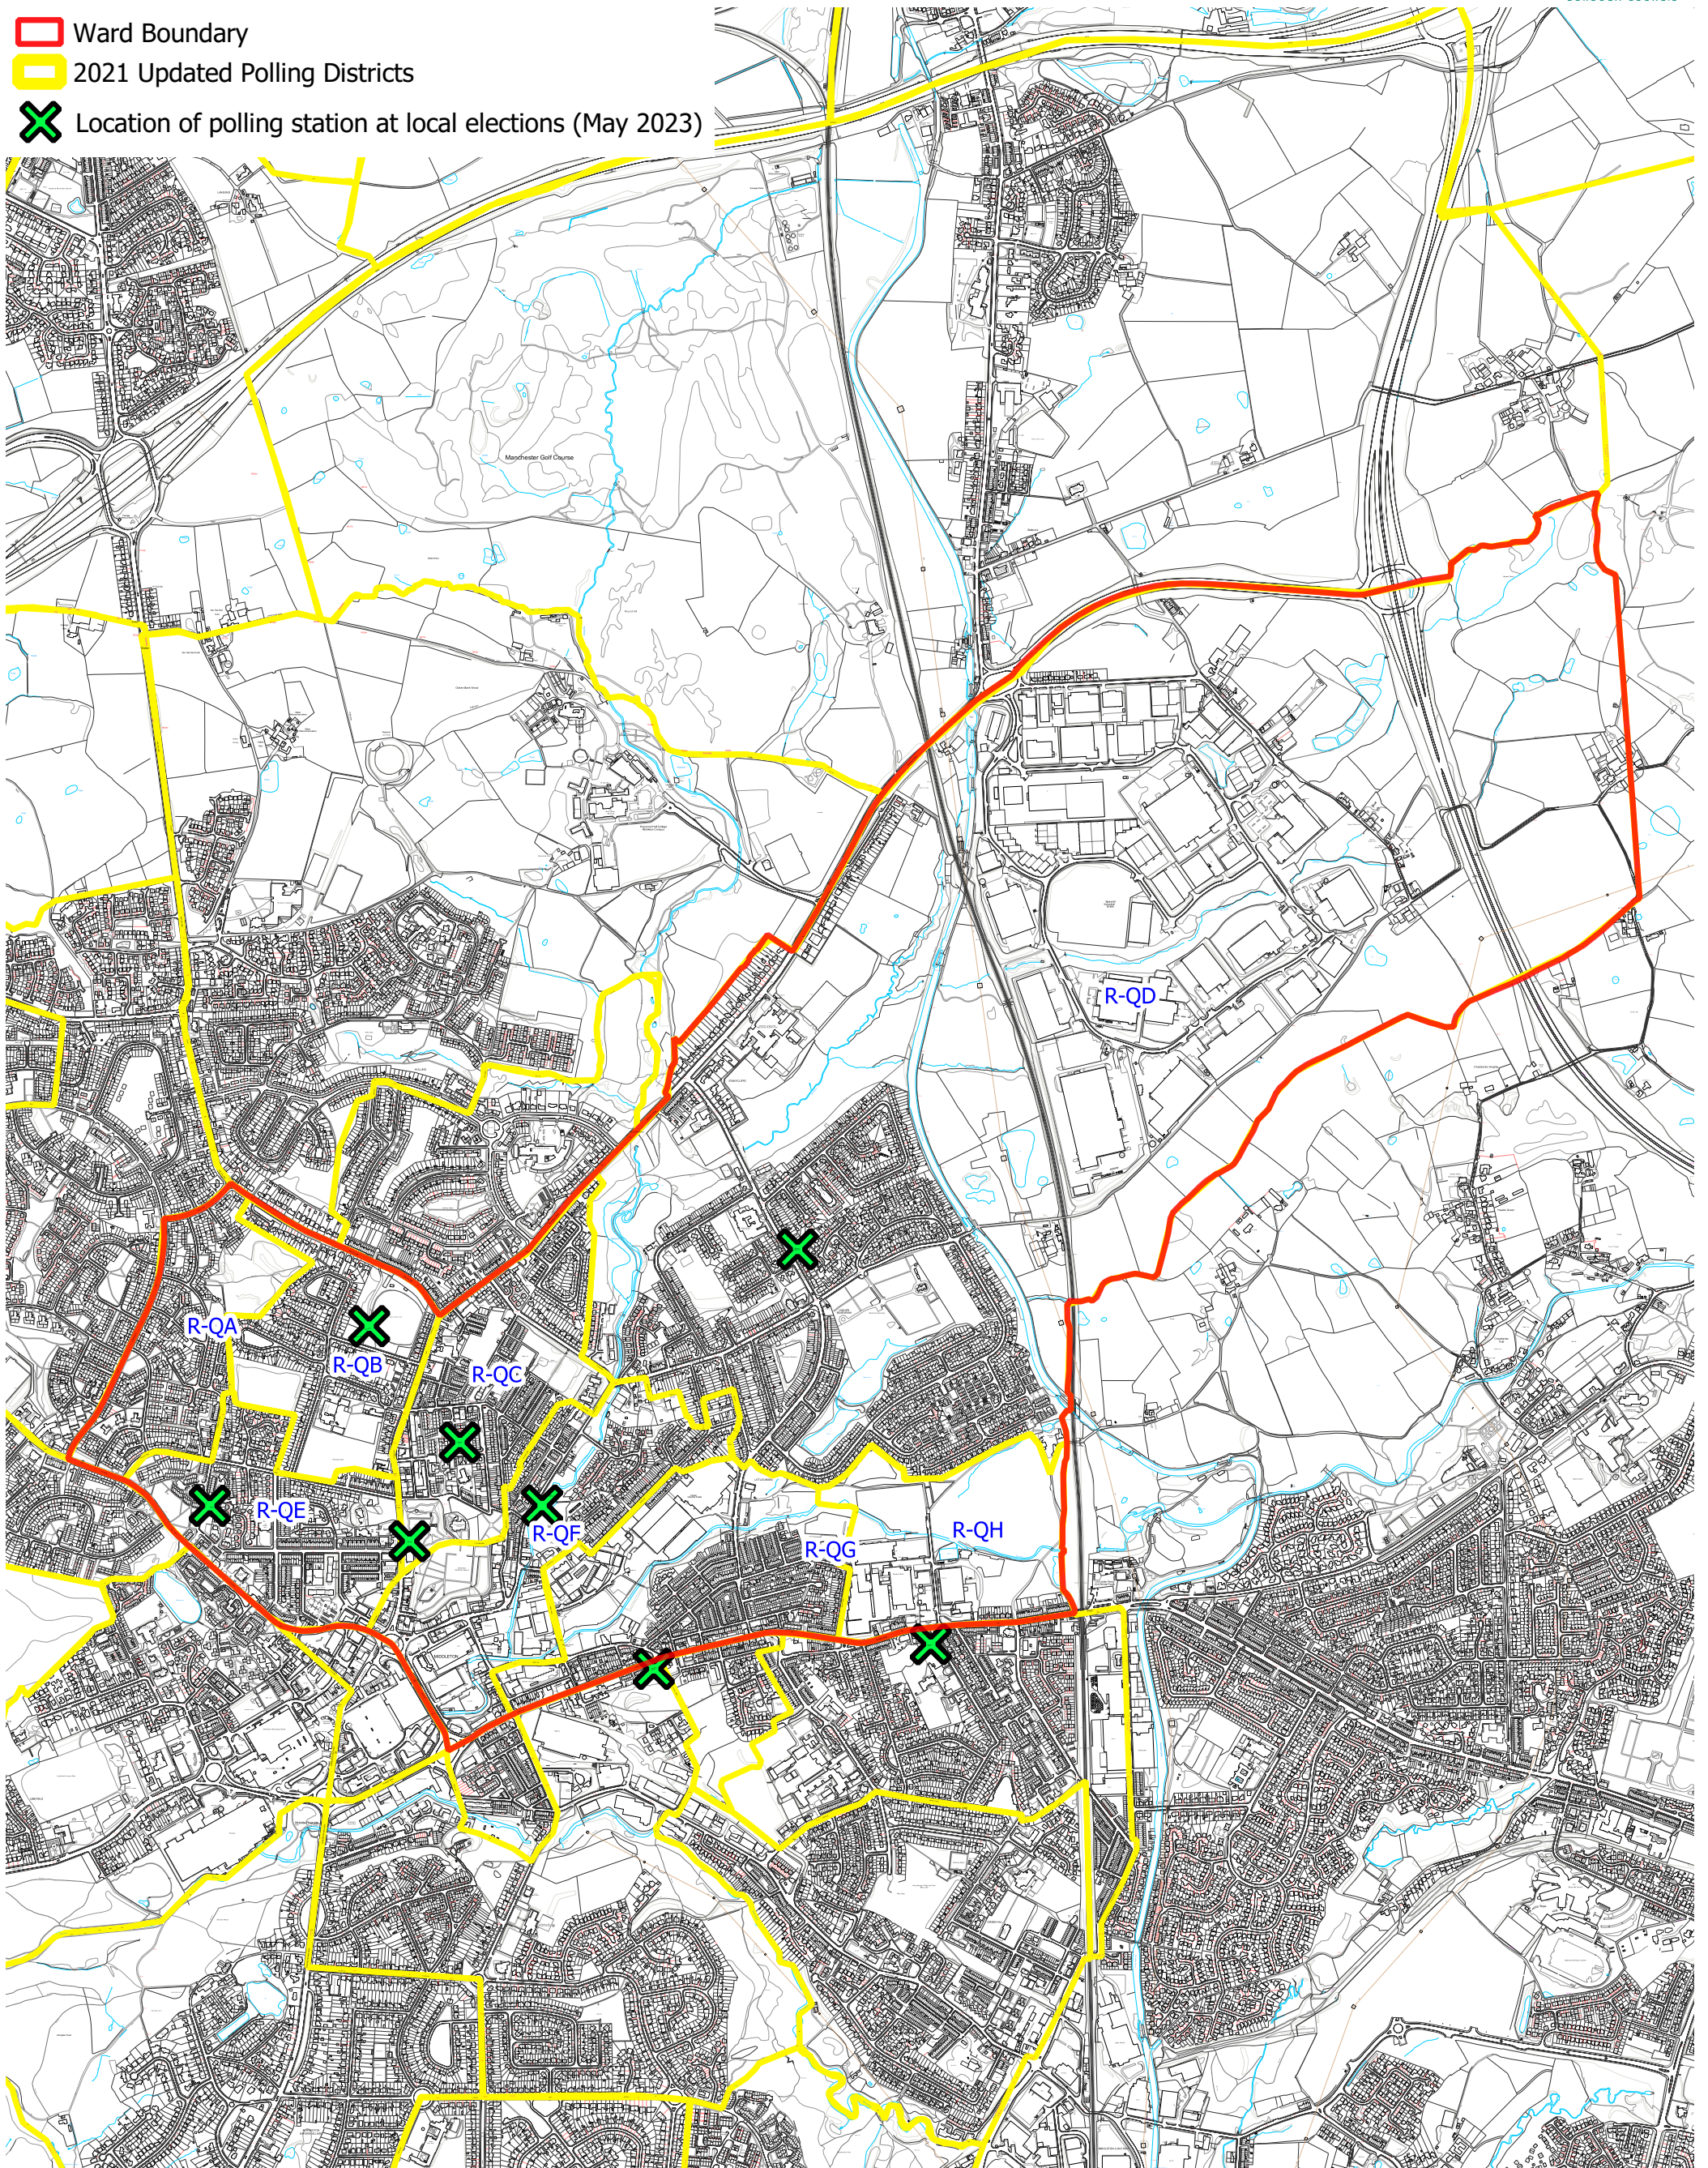

# North Middleton Ward & Polling Districts

- Ward Boundary
- 2021 Updated Polling Districts
- Location of polling station at local elections (May 2023)

Reproduced from an Ordnance Survey map with the permission of the Controller of HMSO © Crown copyright and database rights 2021 Ordnance Survey [100023108]

1:15,000