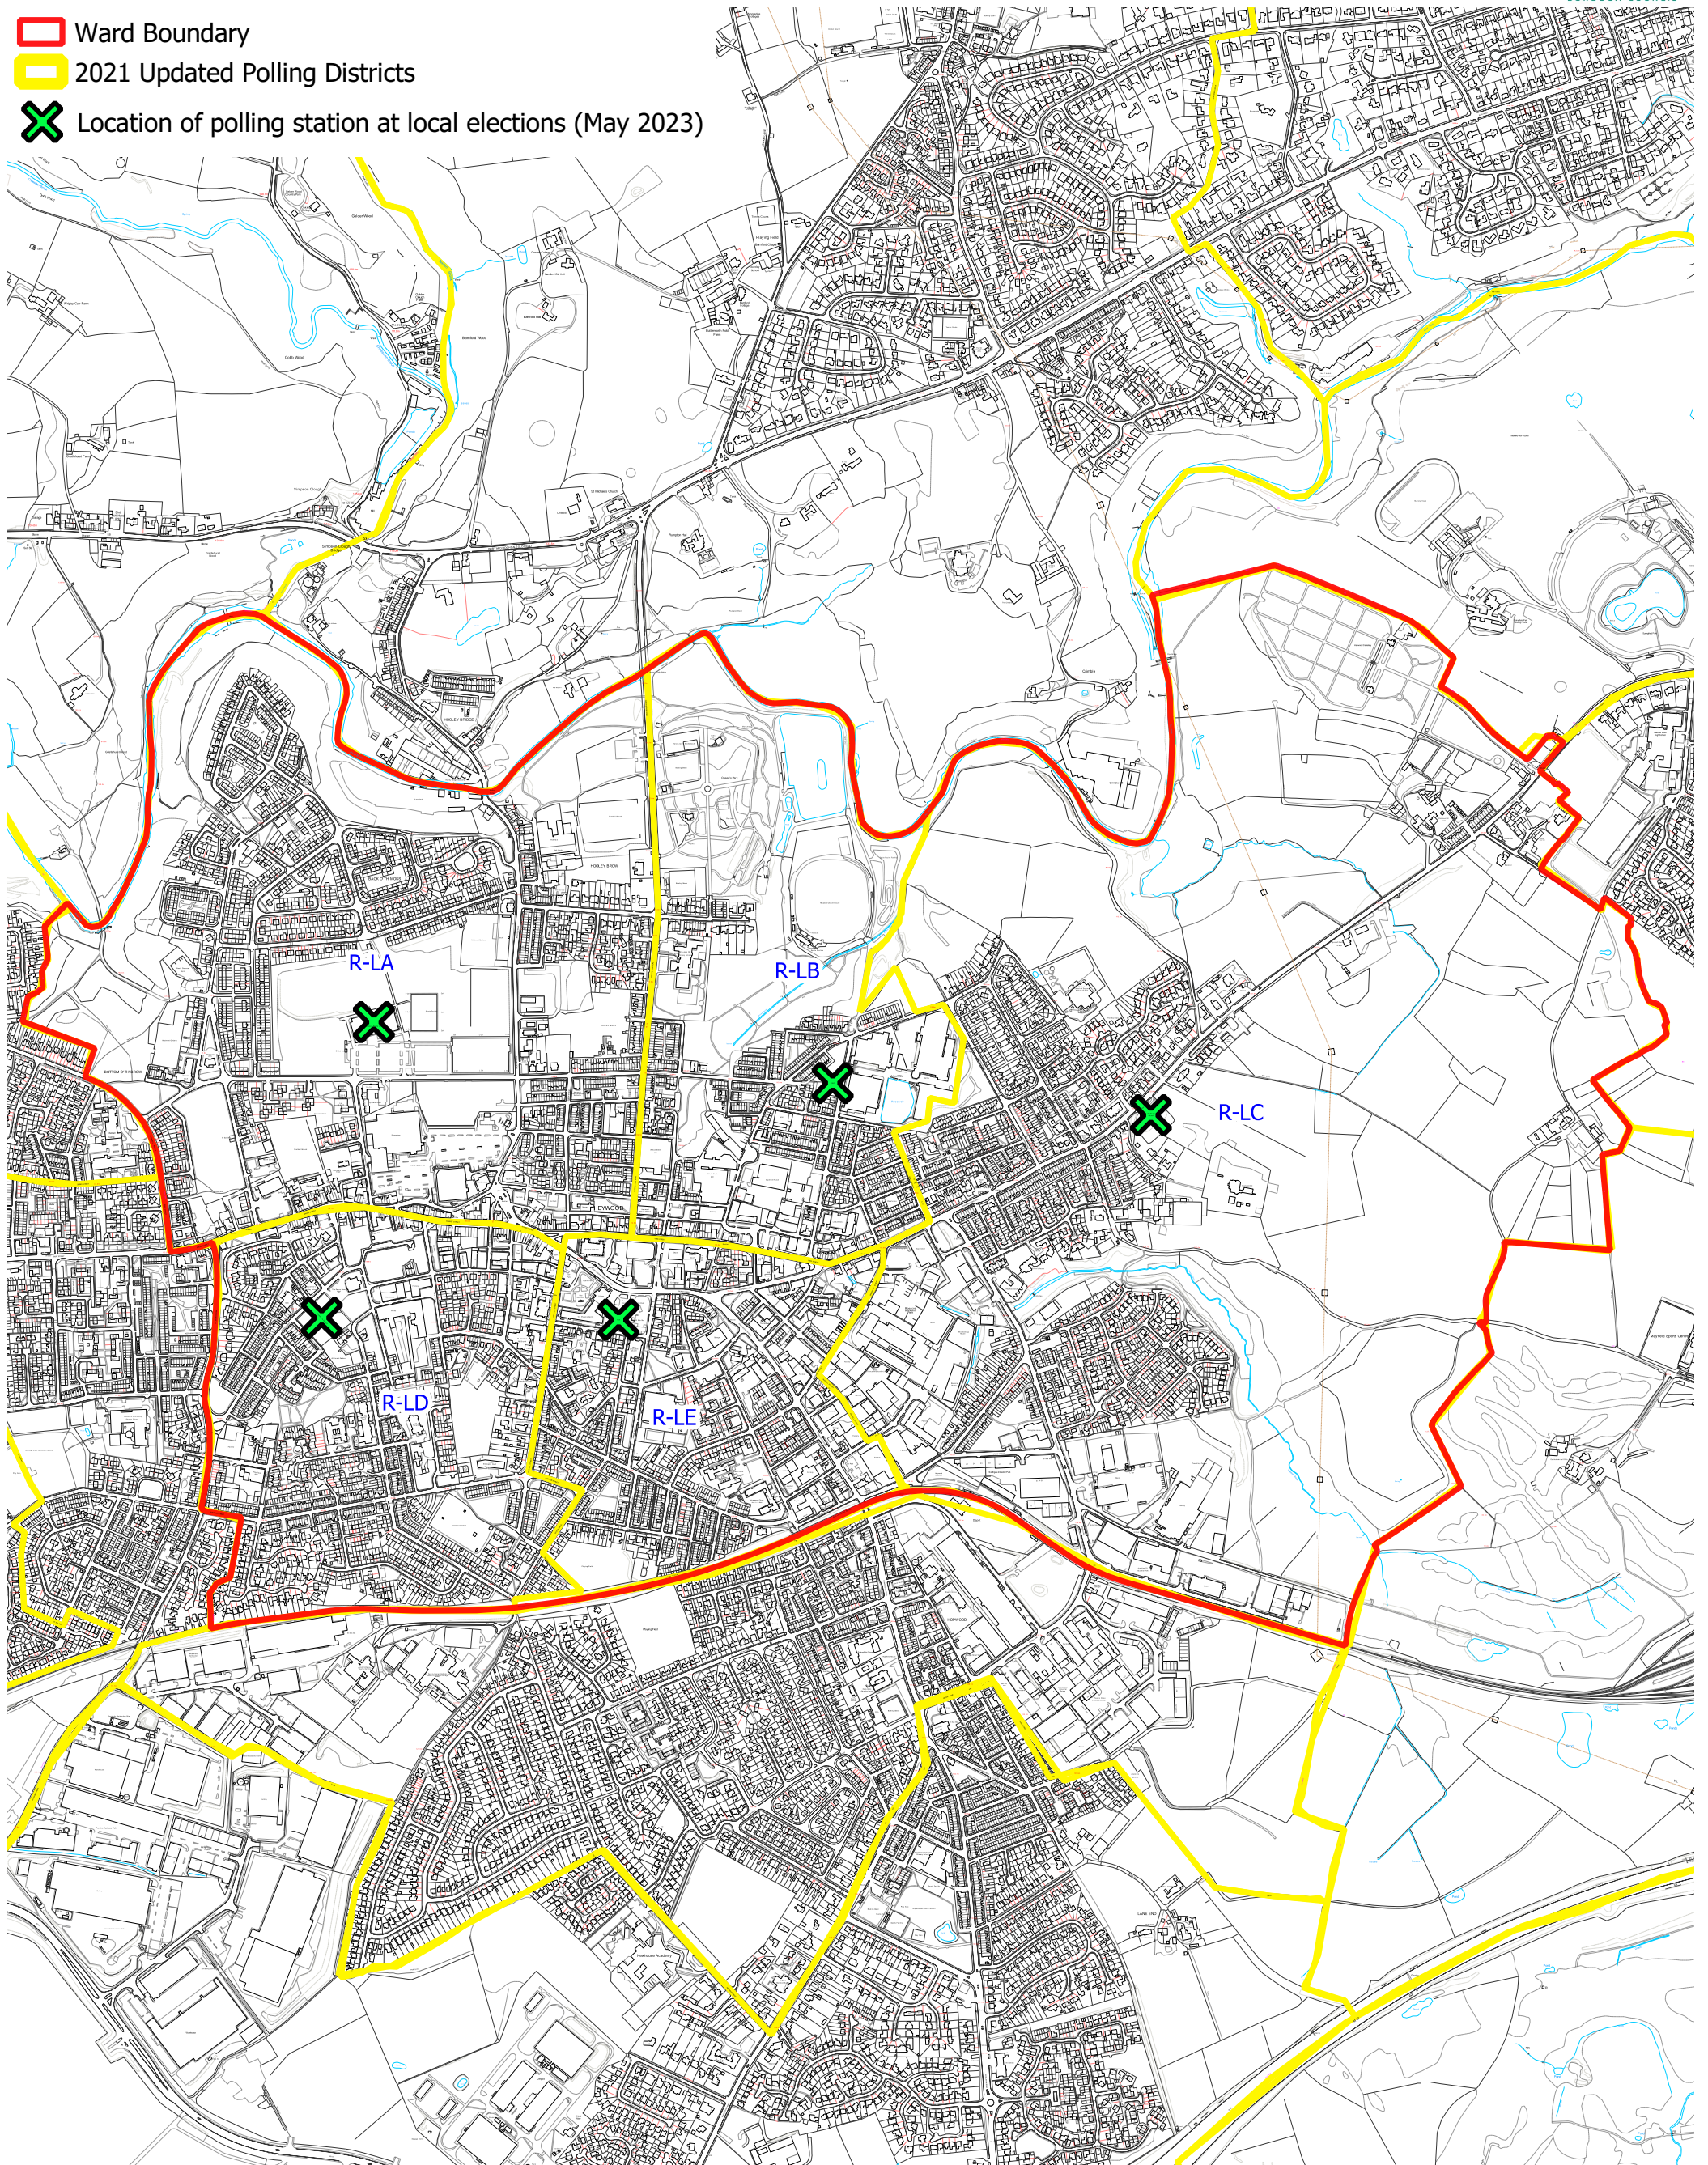

North Heywood Ward & Polling Districts

ROCHDALE
BOROUGH COUNCIL

-  Ward Boundary
-  2021 Updated Polling Districts
-  Location of polling station at local elections (May 2023)

Reproduced from an Ordnance Survey map with the permission of the
Controller of HMSO © Crown copyright and database rights 2021 Ordnance
Survey [100023108]

1:11,000