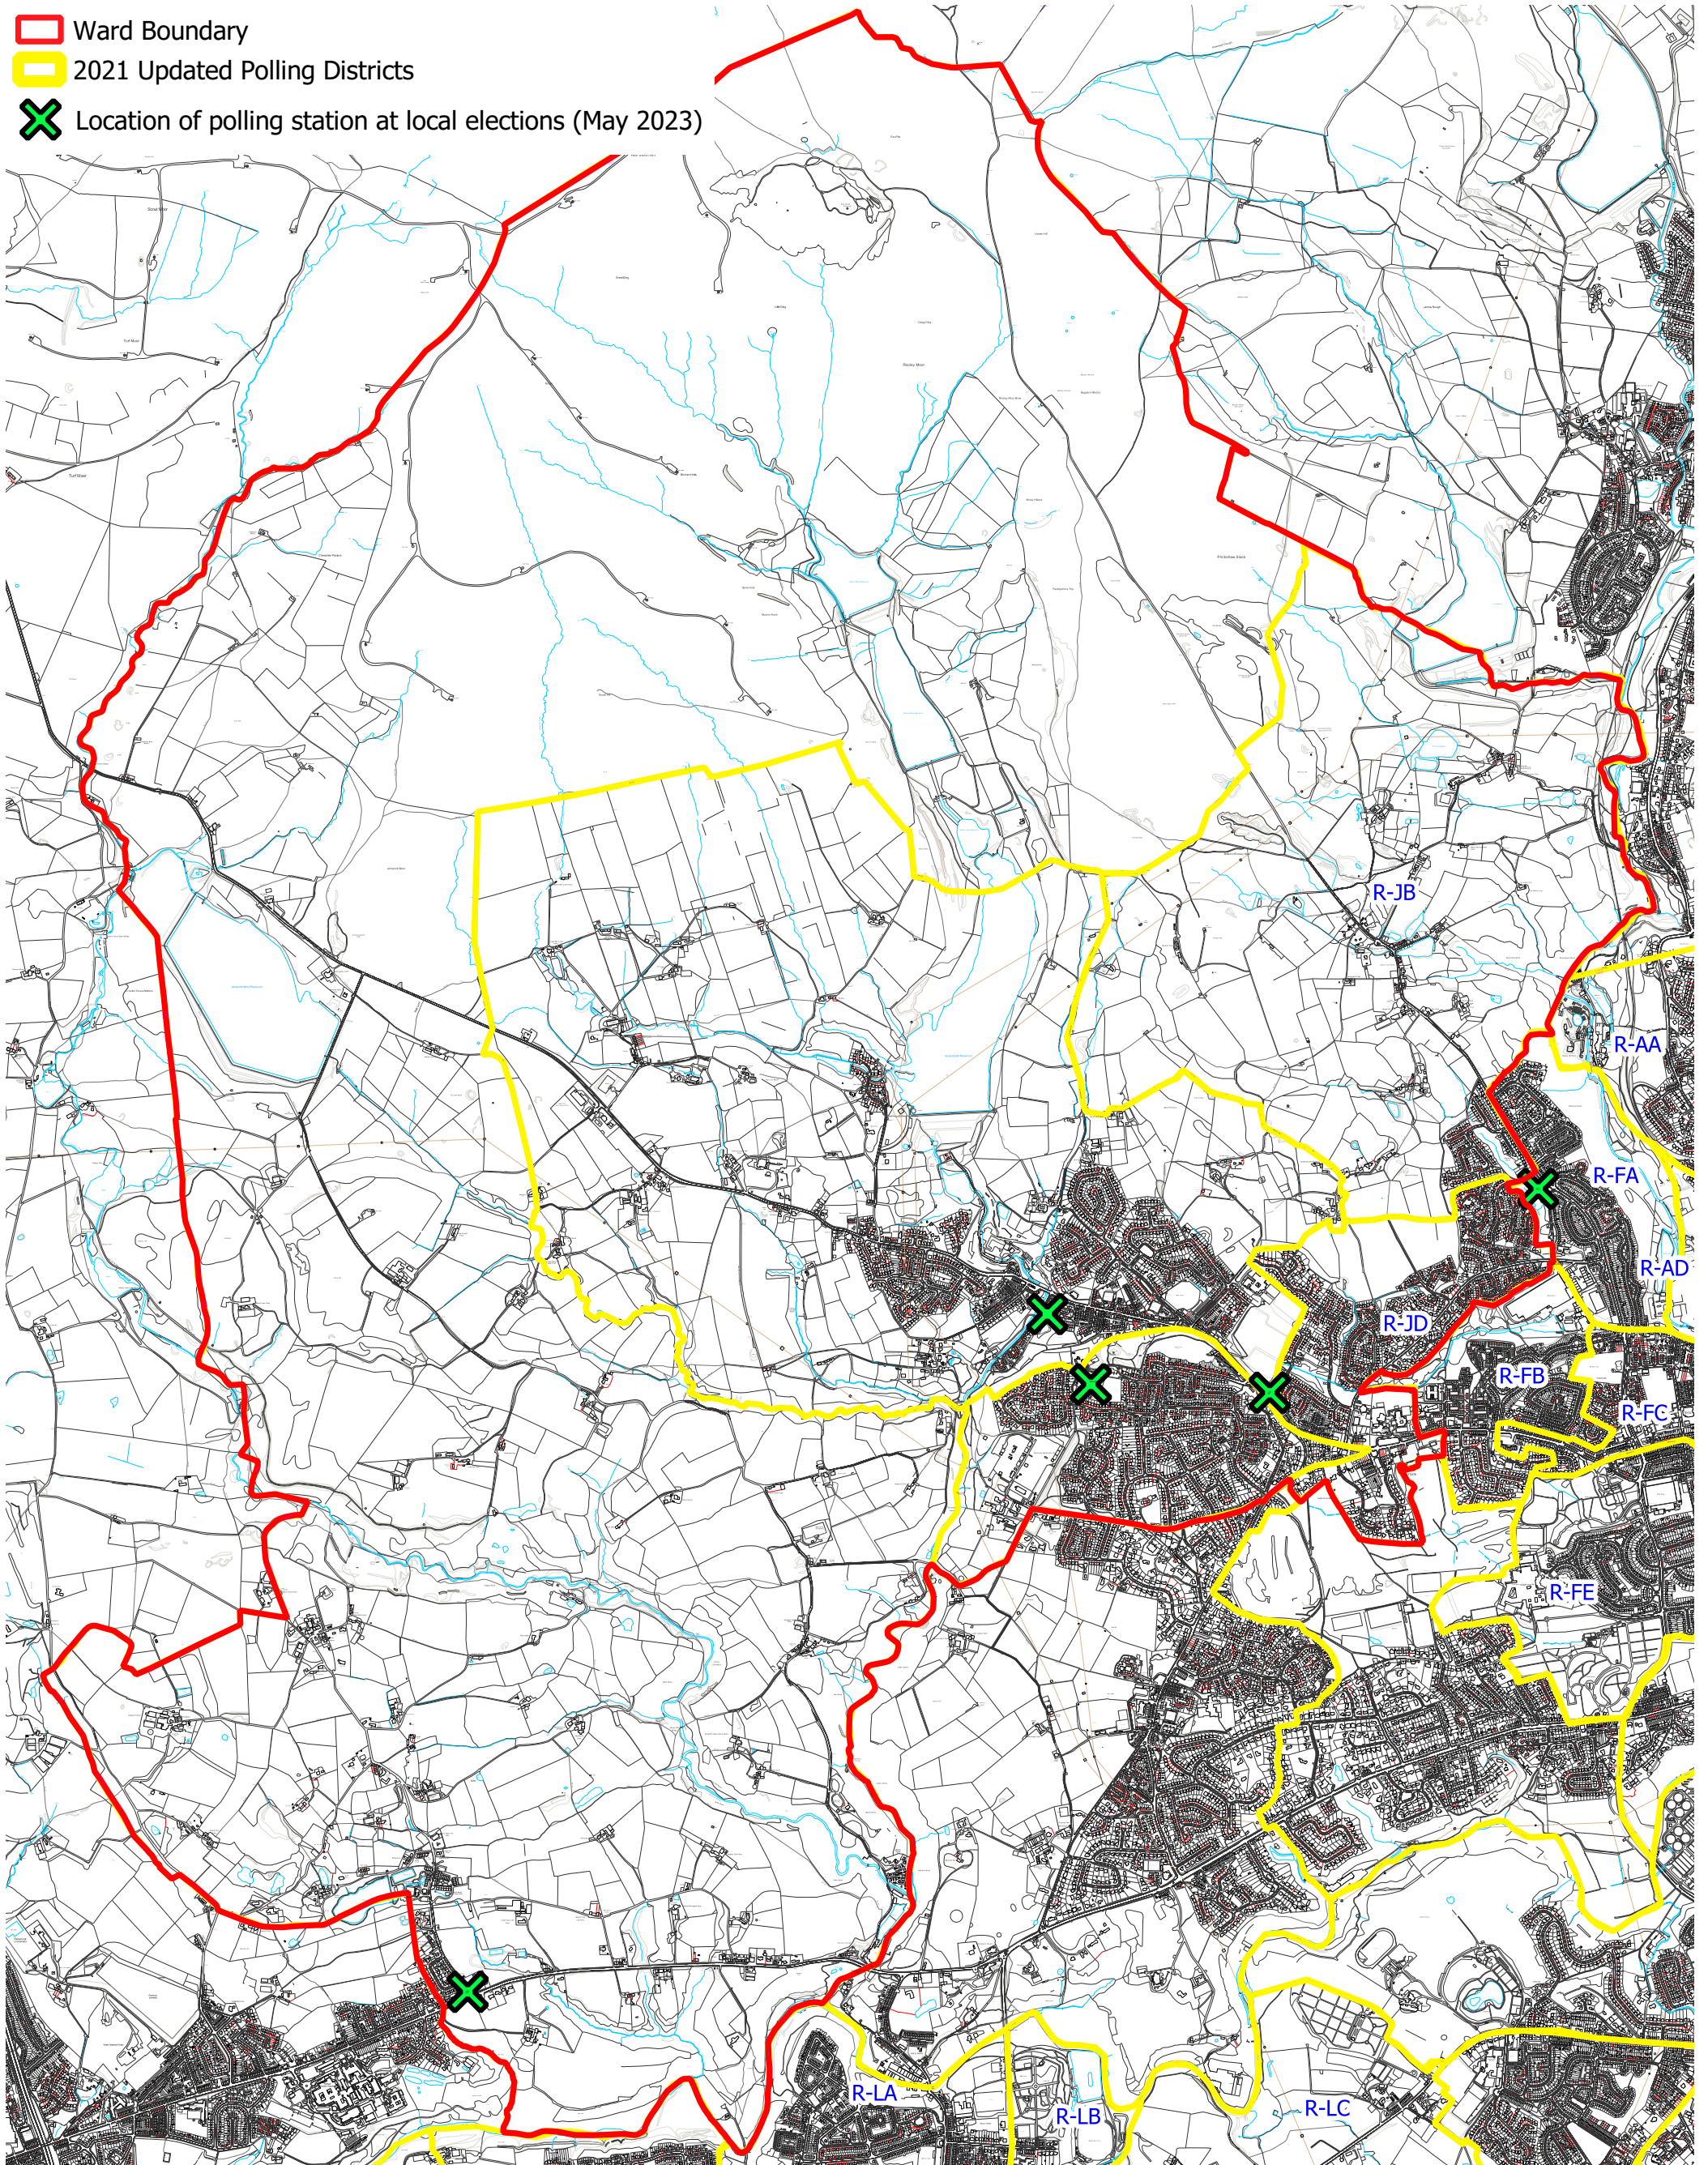

Norden Ward & Polling Districts

ROCHDALE
BOROUGH COUNCIL

-  Ward Boundary
-  2021 Updated Polling Districts
-  Location of polling station at local elections (May 2023)

Reproduced from an Ordnance Survey map with the permission of the
Controller of HMSO © Crown copyright and database rights 2021 Ordnance
Survey [100023108]

1:23,000