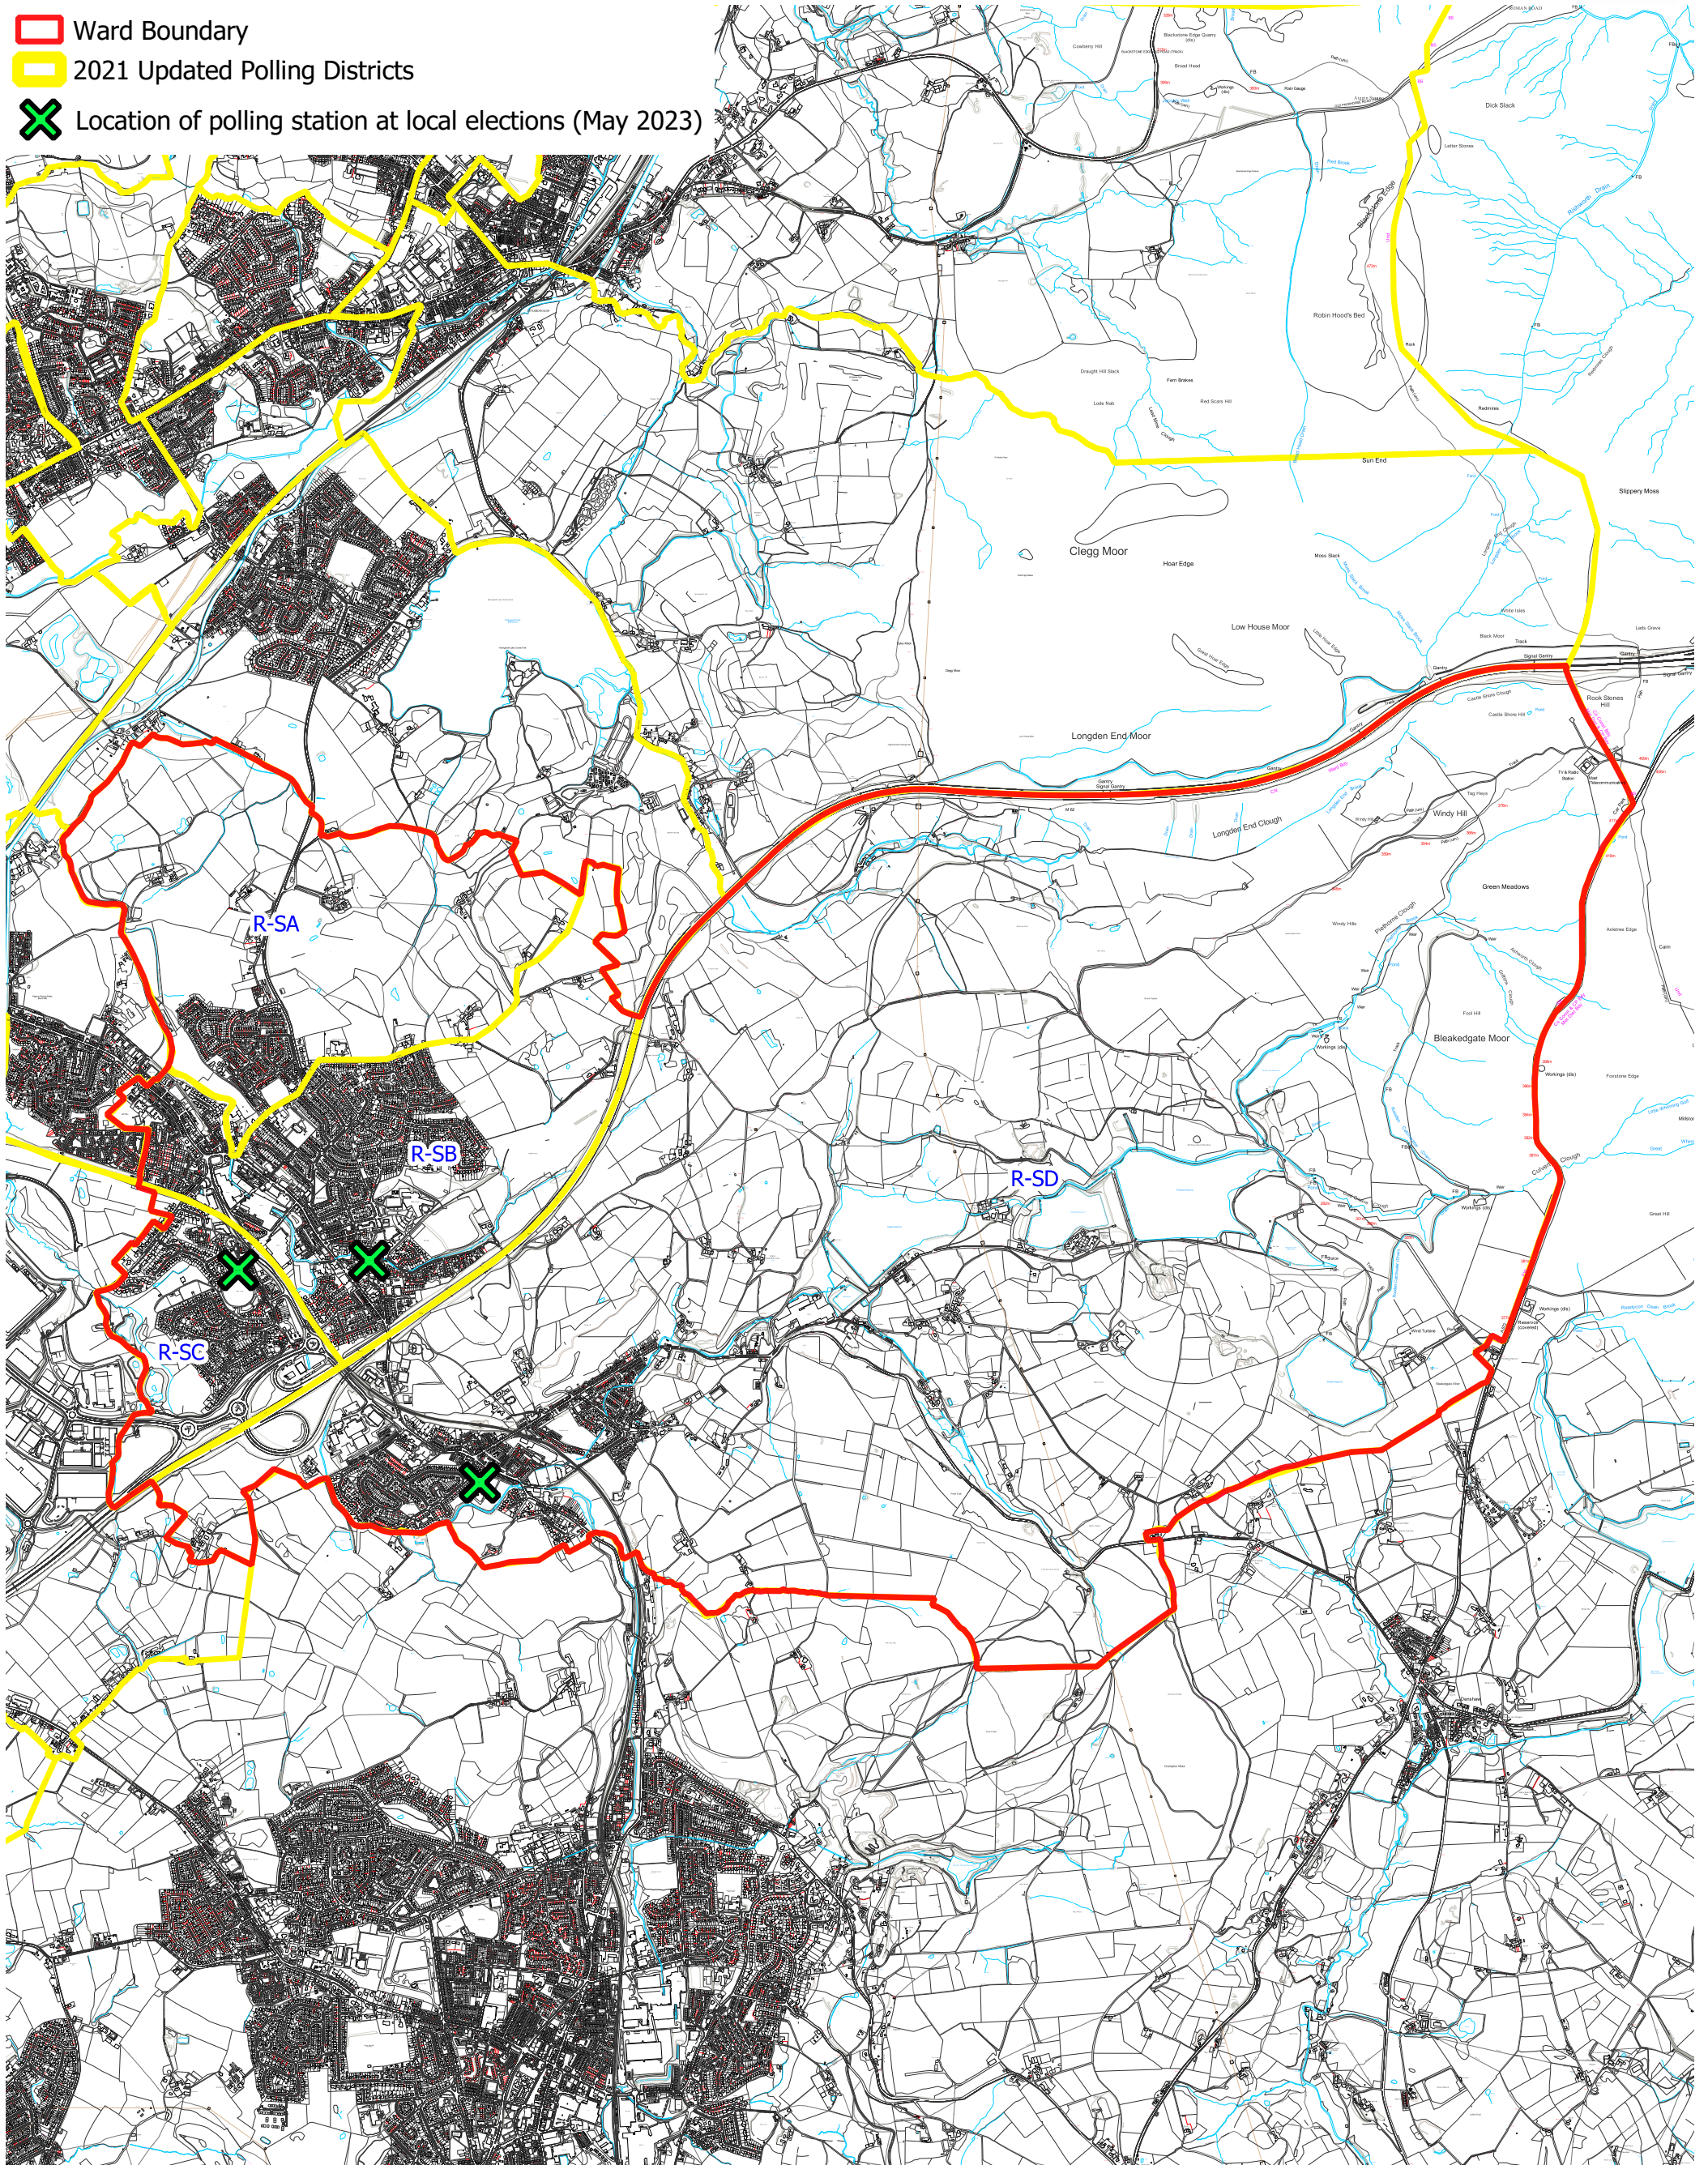

# Milnrow & Newhey Ward & Polling Districts

ROCHDALE  
BOROUGH COUNCIL

- Ward Boundary
- 2021 Updated Polling Districts
- Location of polling station at local elections (May 2023)

Reproduced from an Ordnance Survey map with the permission of the  
Controller of HMSO © Crown copyright and database rights 2021 Ordnance  
Survey [100023108]

1:25,000