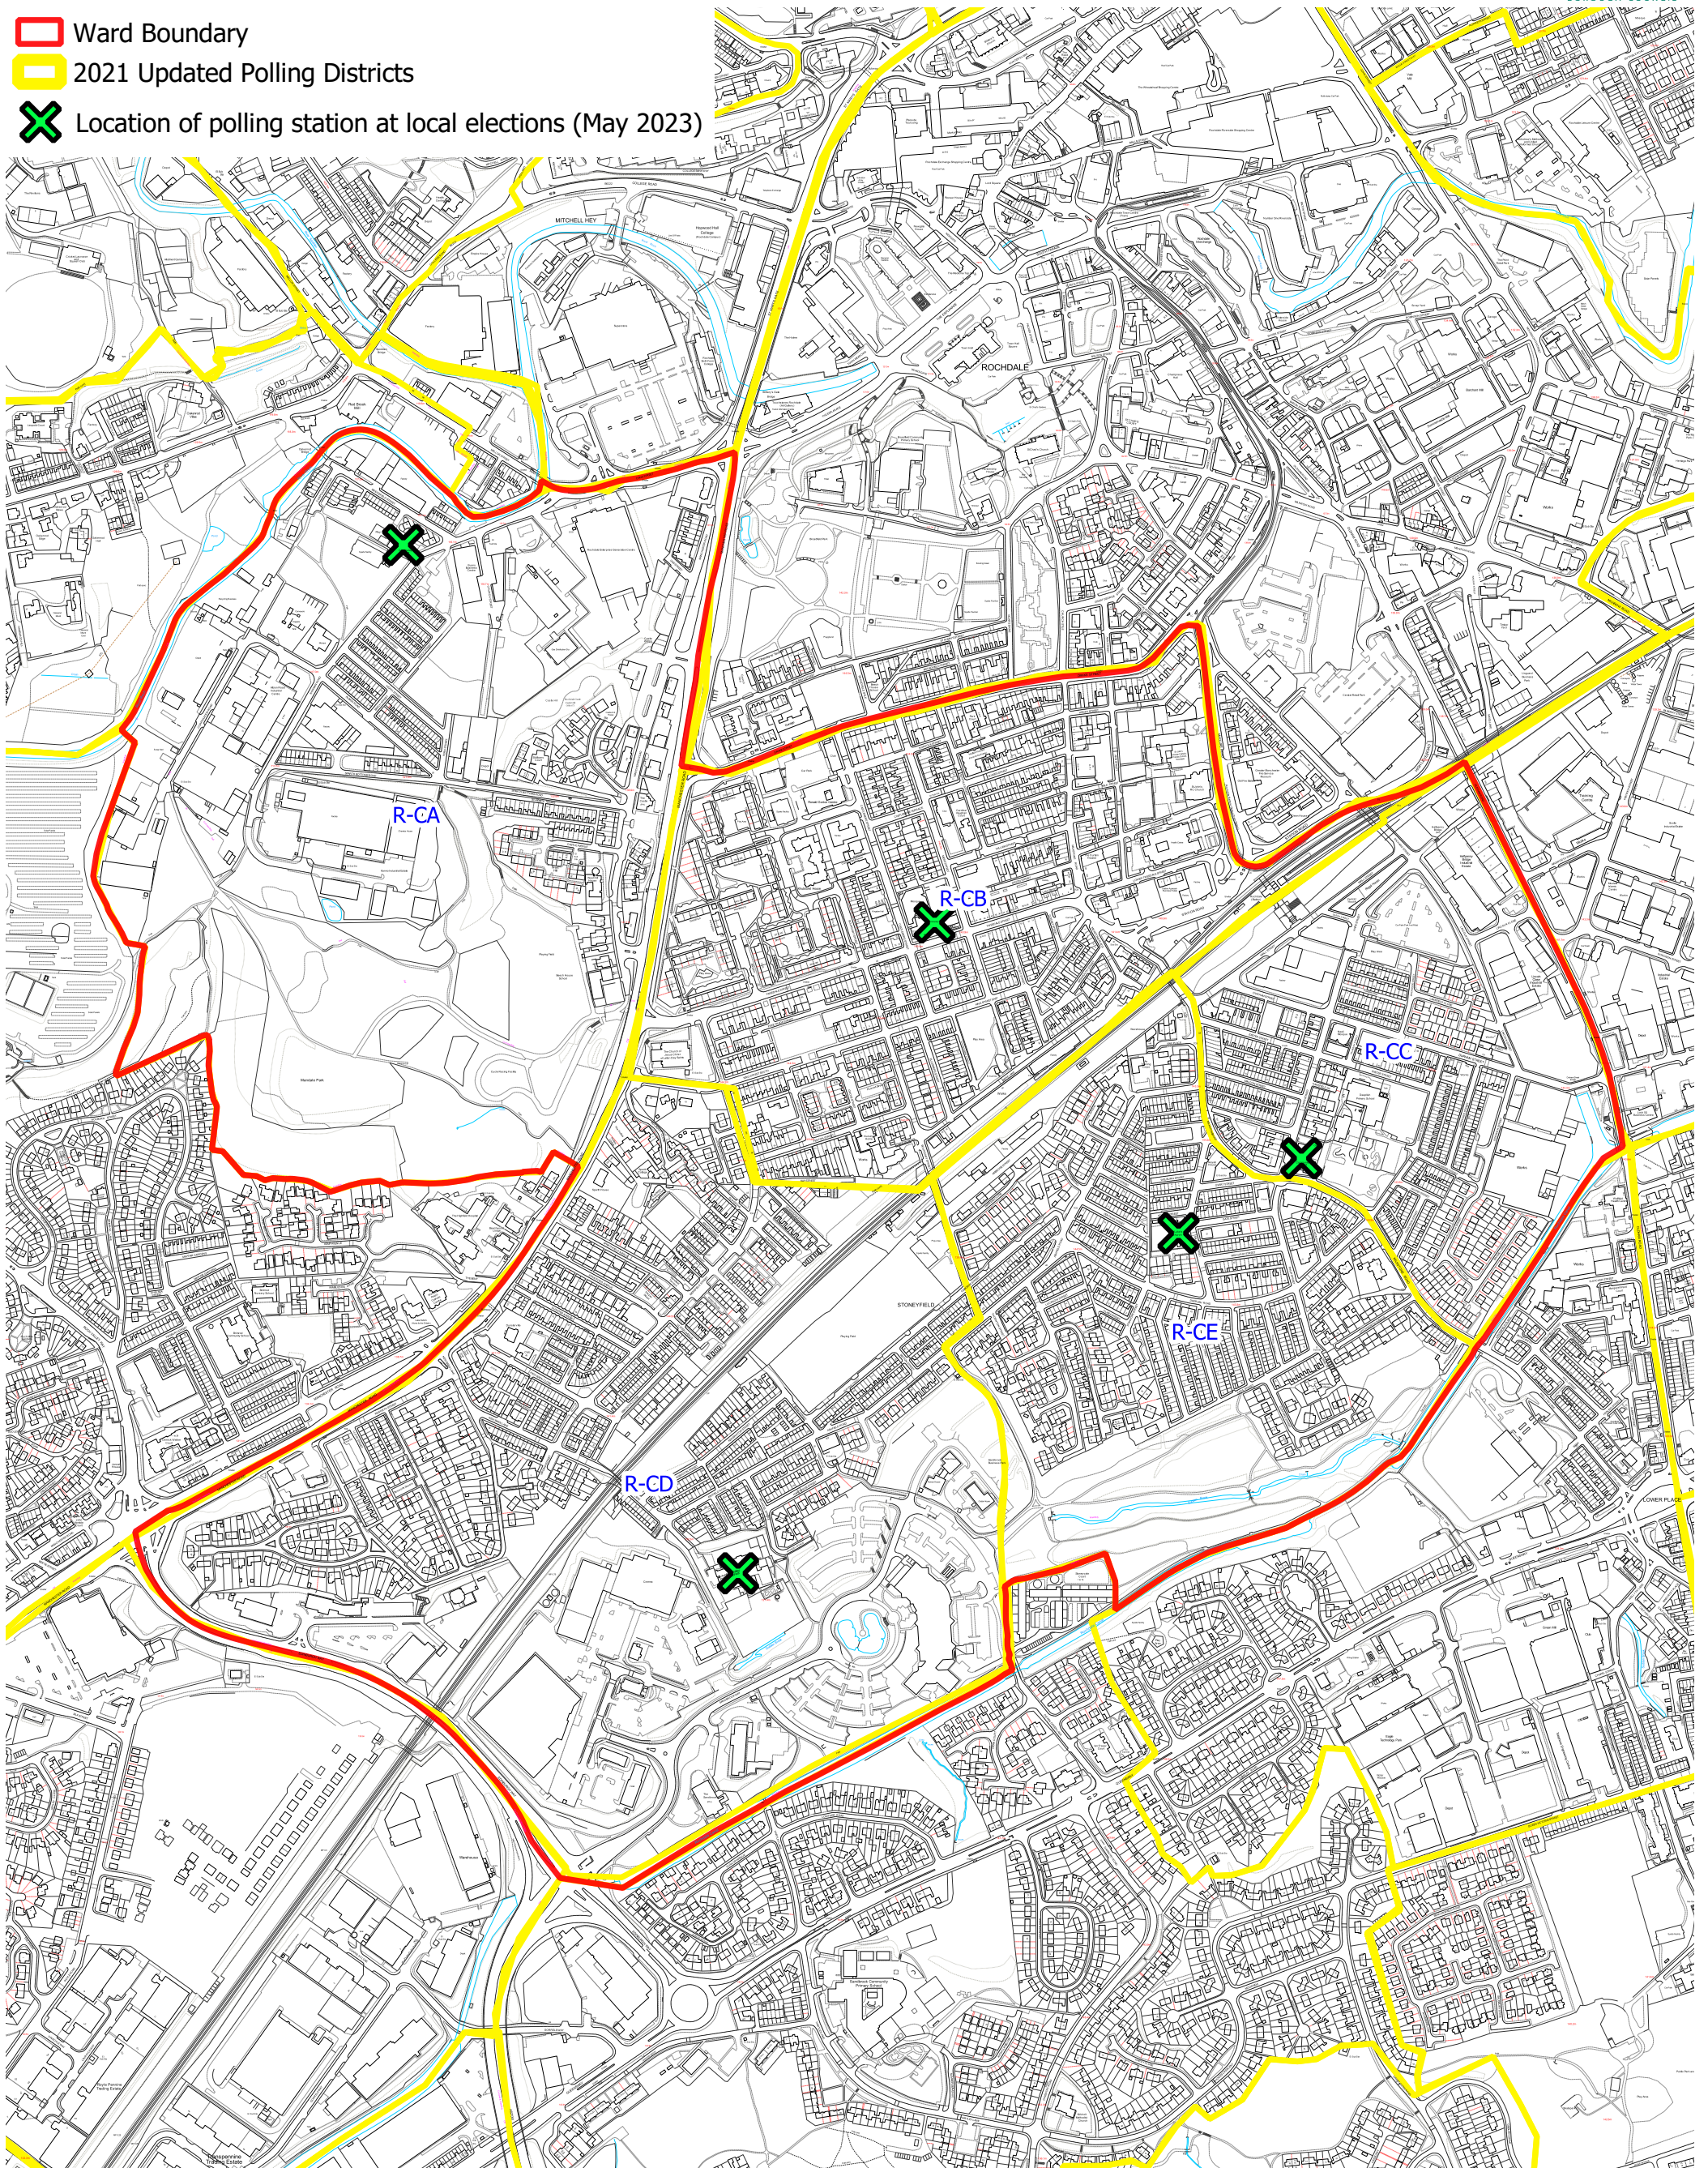

Milkstone & Deeplish Ward & Polling Districts

ROCHDALE
BOROUGH COUNCIL

-  Ward Boundary
-  2021 Updated Polling Districts
-  Location of polling station at local elections (May 2023)

Reproduced from an Ordnance Survey map with the permission of the
Controller of HMSO © Crown copyright and database rights 2021 Ordnance
Survey [100023108]

1:7,000