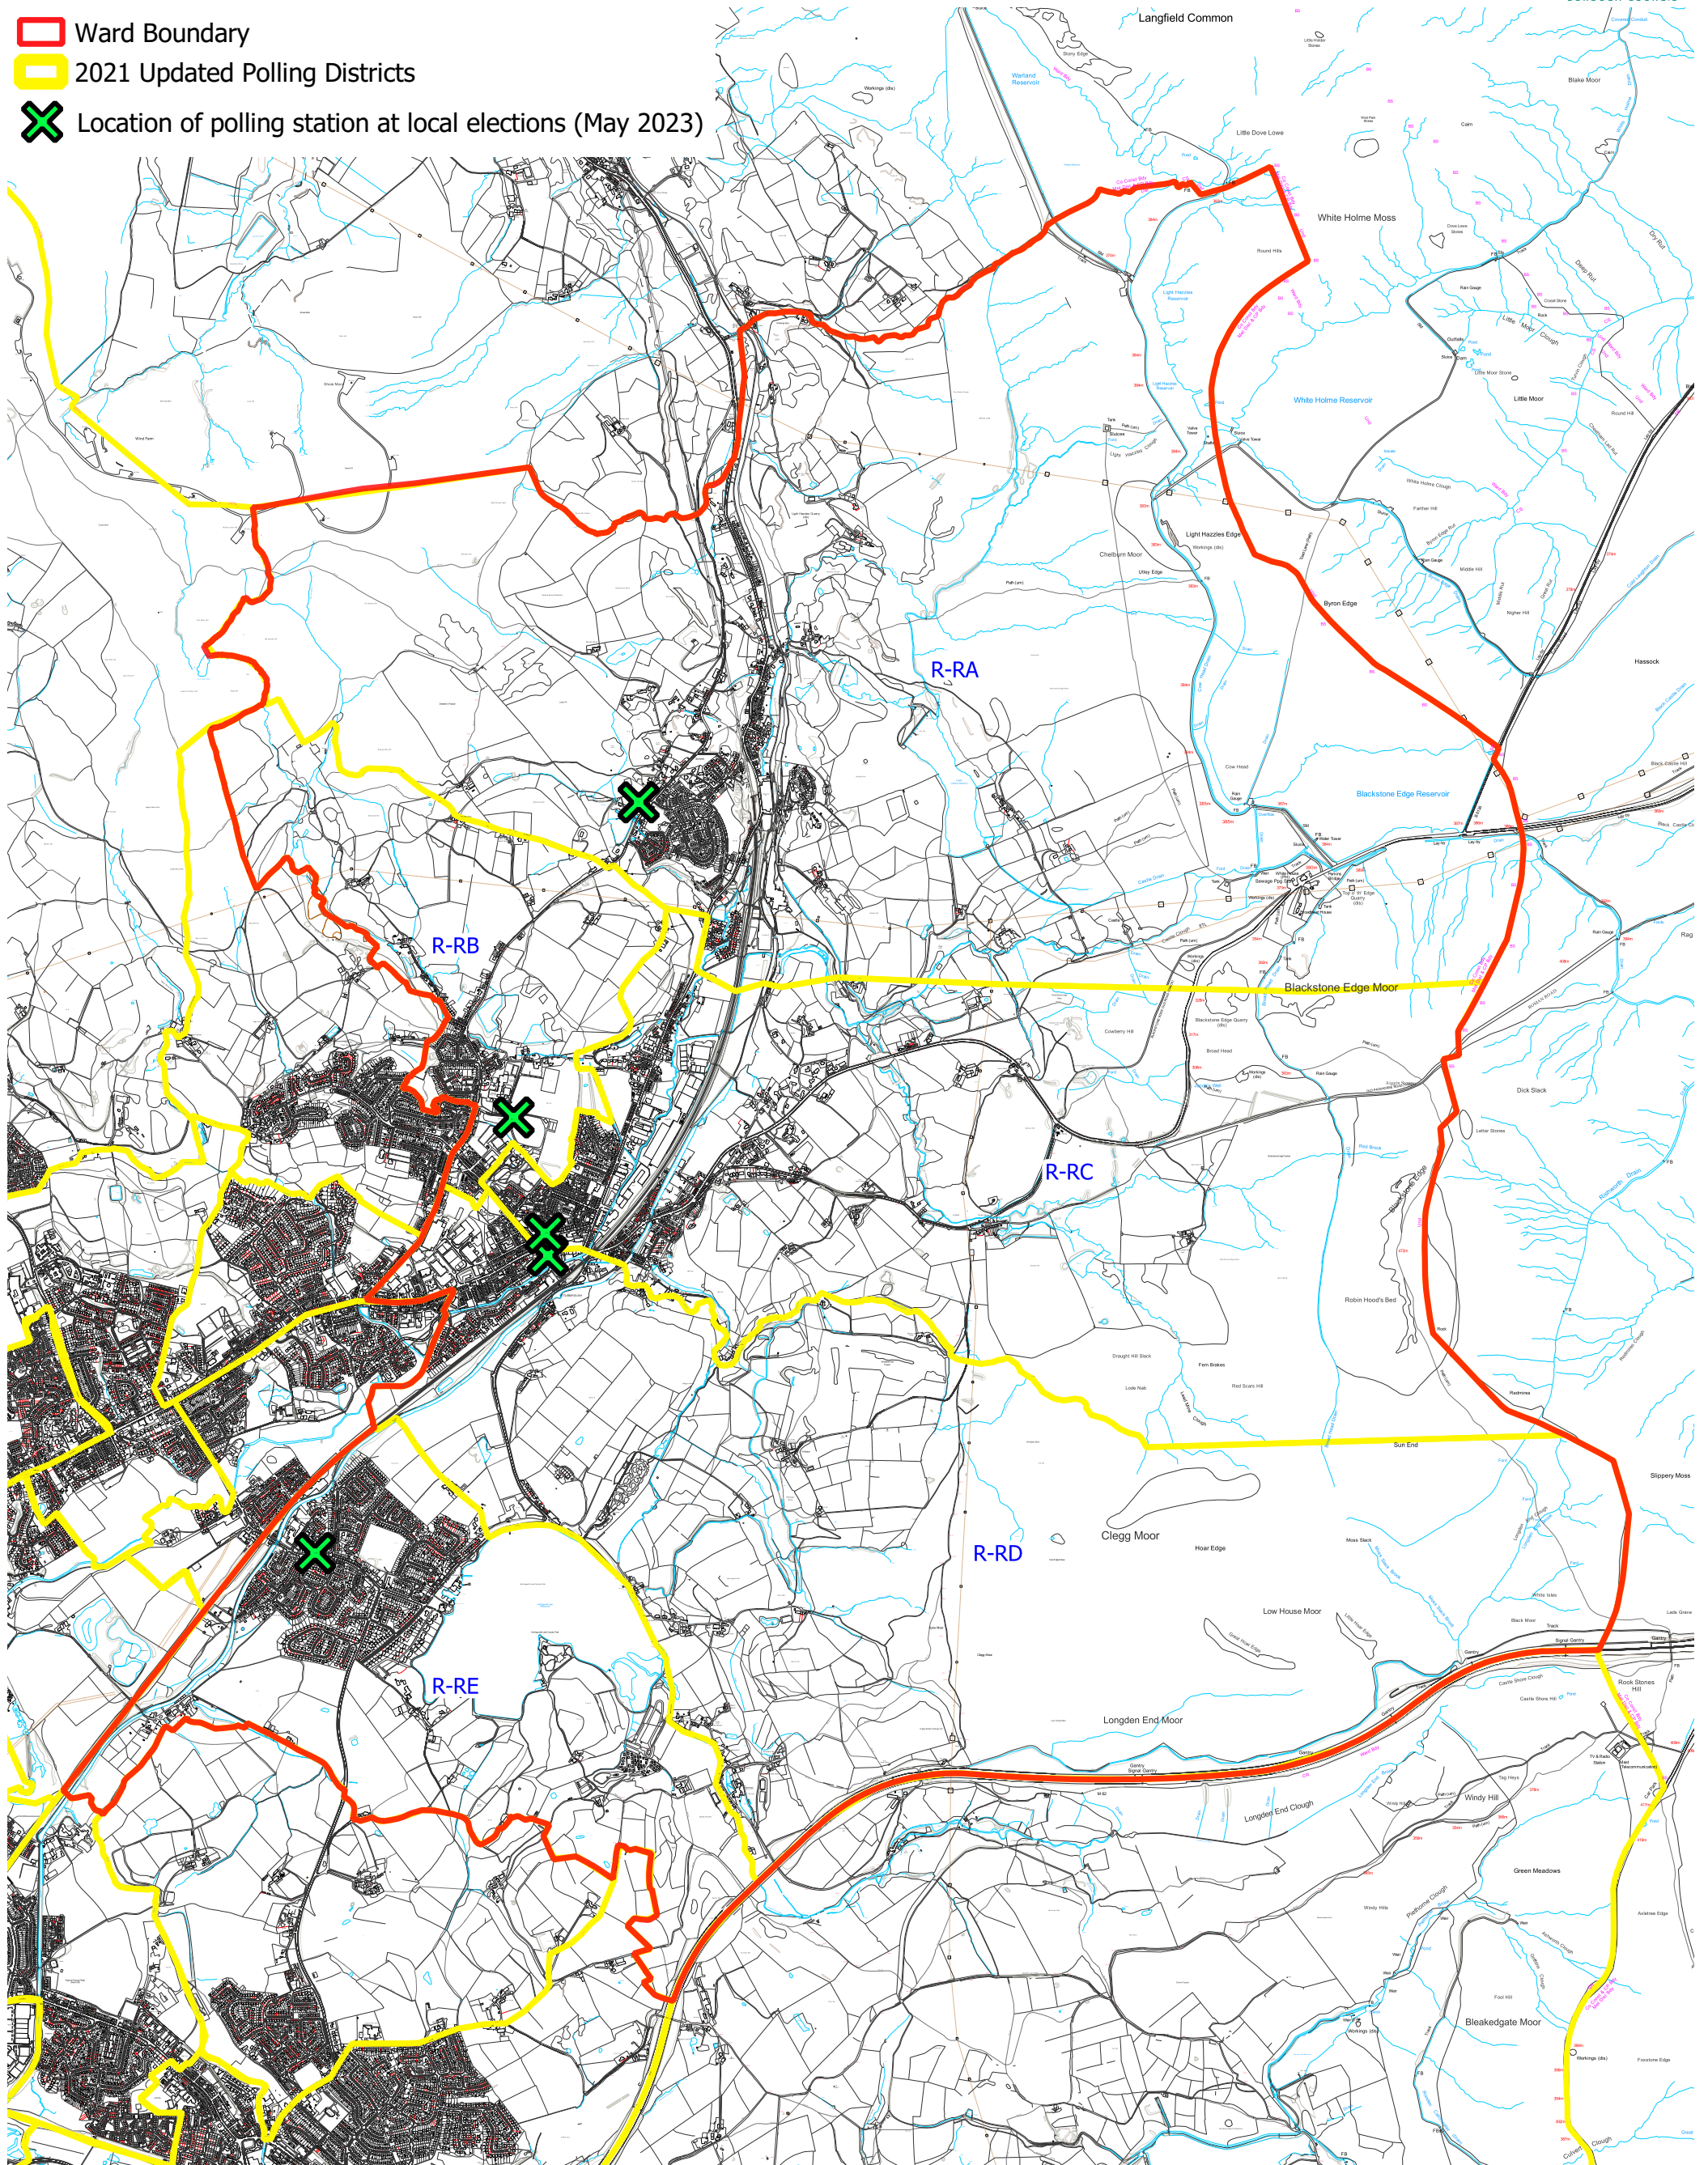

Littleborough Lakeside Ward & Polling Districts

-  Ward Boundary
-  2021 Updated Polling Districts
-  Location of polling station at local elections (May 2023)

Reproduced from an Ordnance Survey map with the permission of the Controller of HMSO © Crown copyright and database rights 2021 Ordnance Survey [100023108]

1:25,000