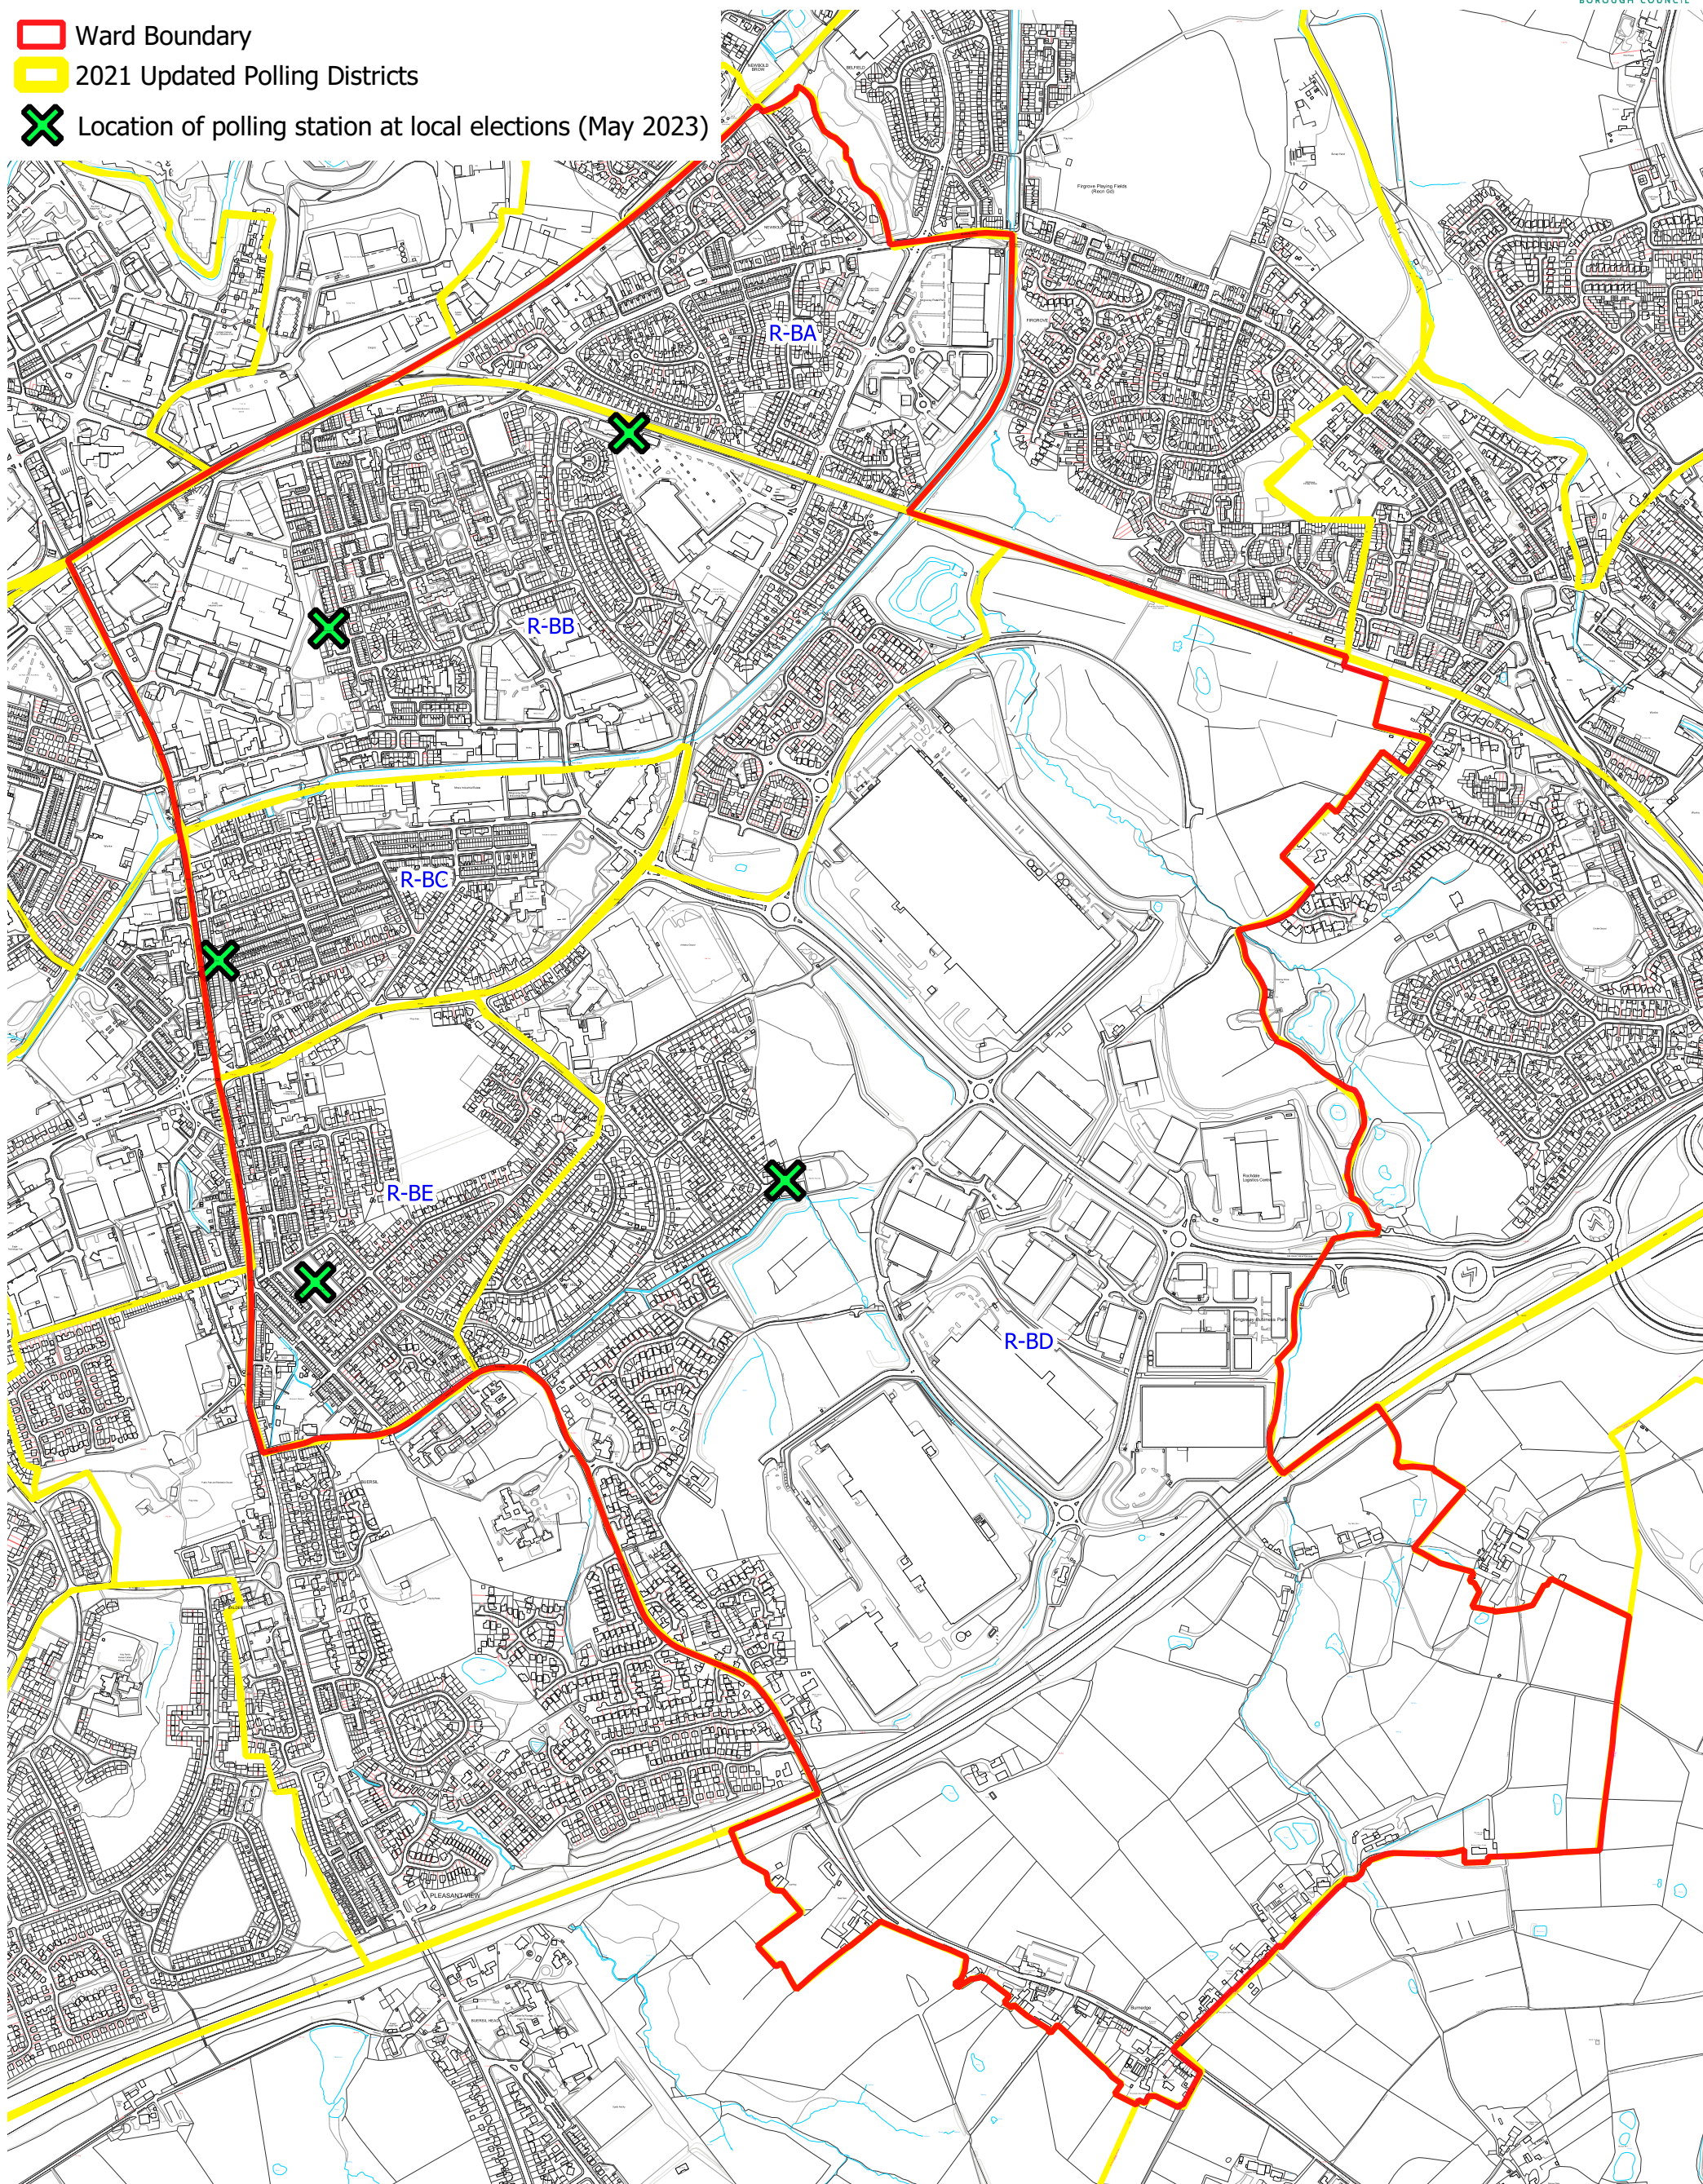

Kingsway Ward & Polling Districts

ROCHDALE
BOROUGH COUNCIL

-  Ward Boundary
-  2021 Updated Polling Districts
-  Location of polling station at local elections (May 2023)

Reproduced from an Ordnance Survey map with the permission of the
Controller of HMSO © Crown copyright and database rights 2021 Ordnance
Survey [100023108]

1:10,000