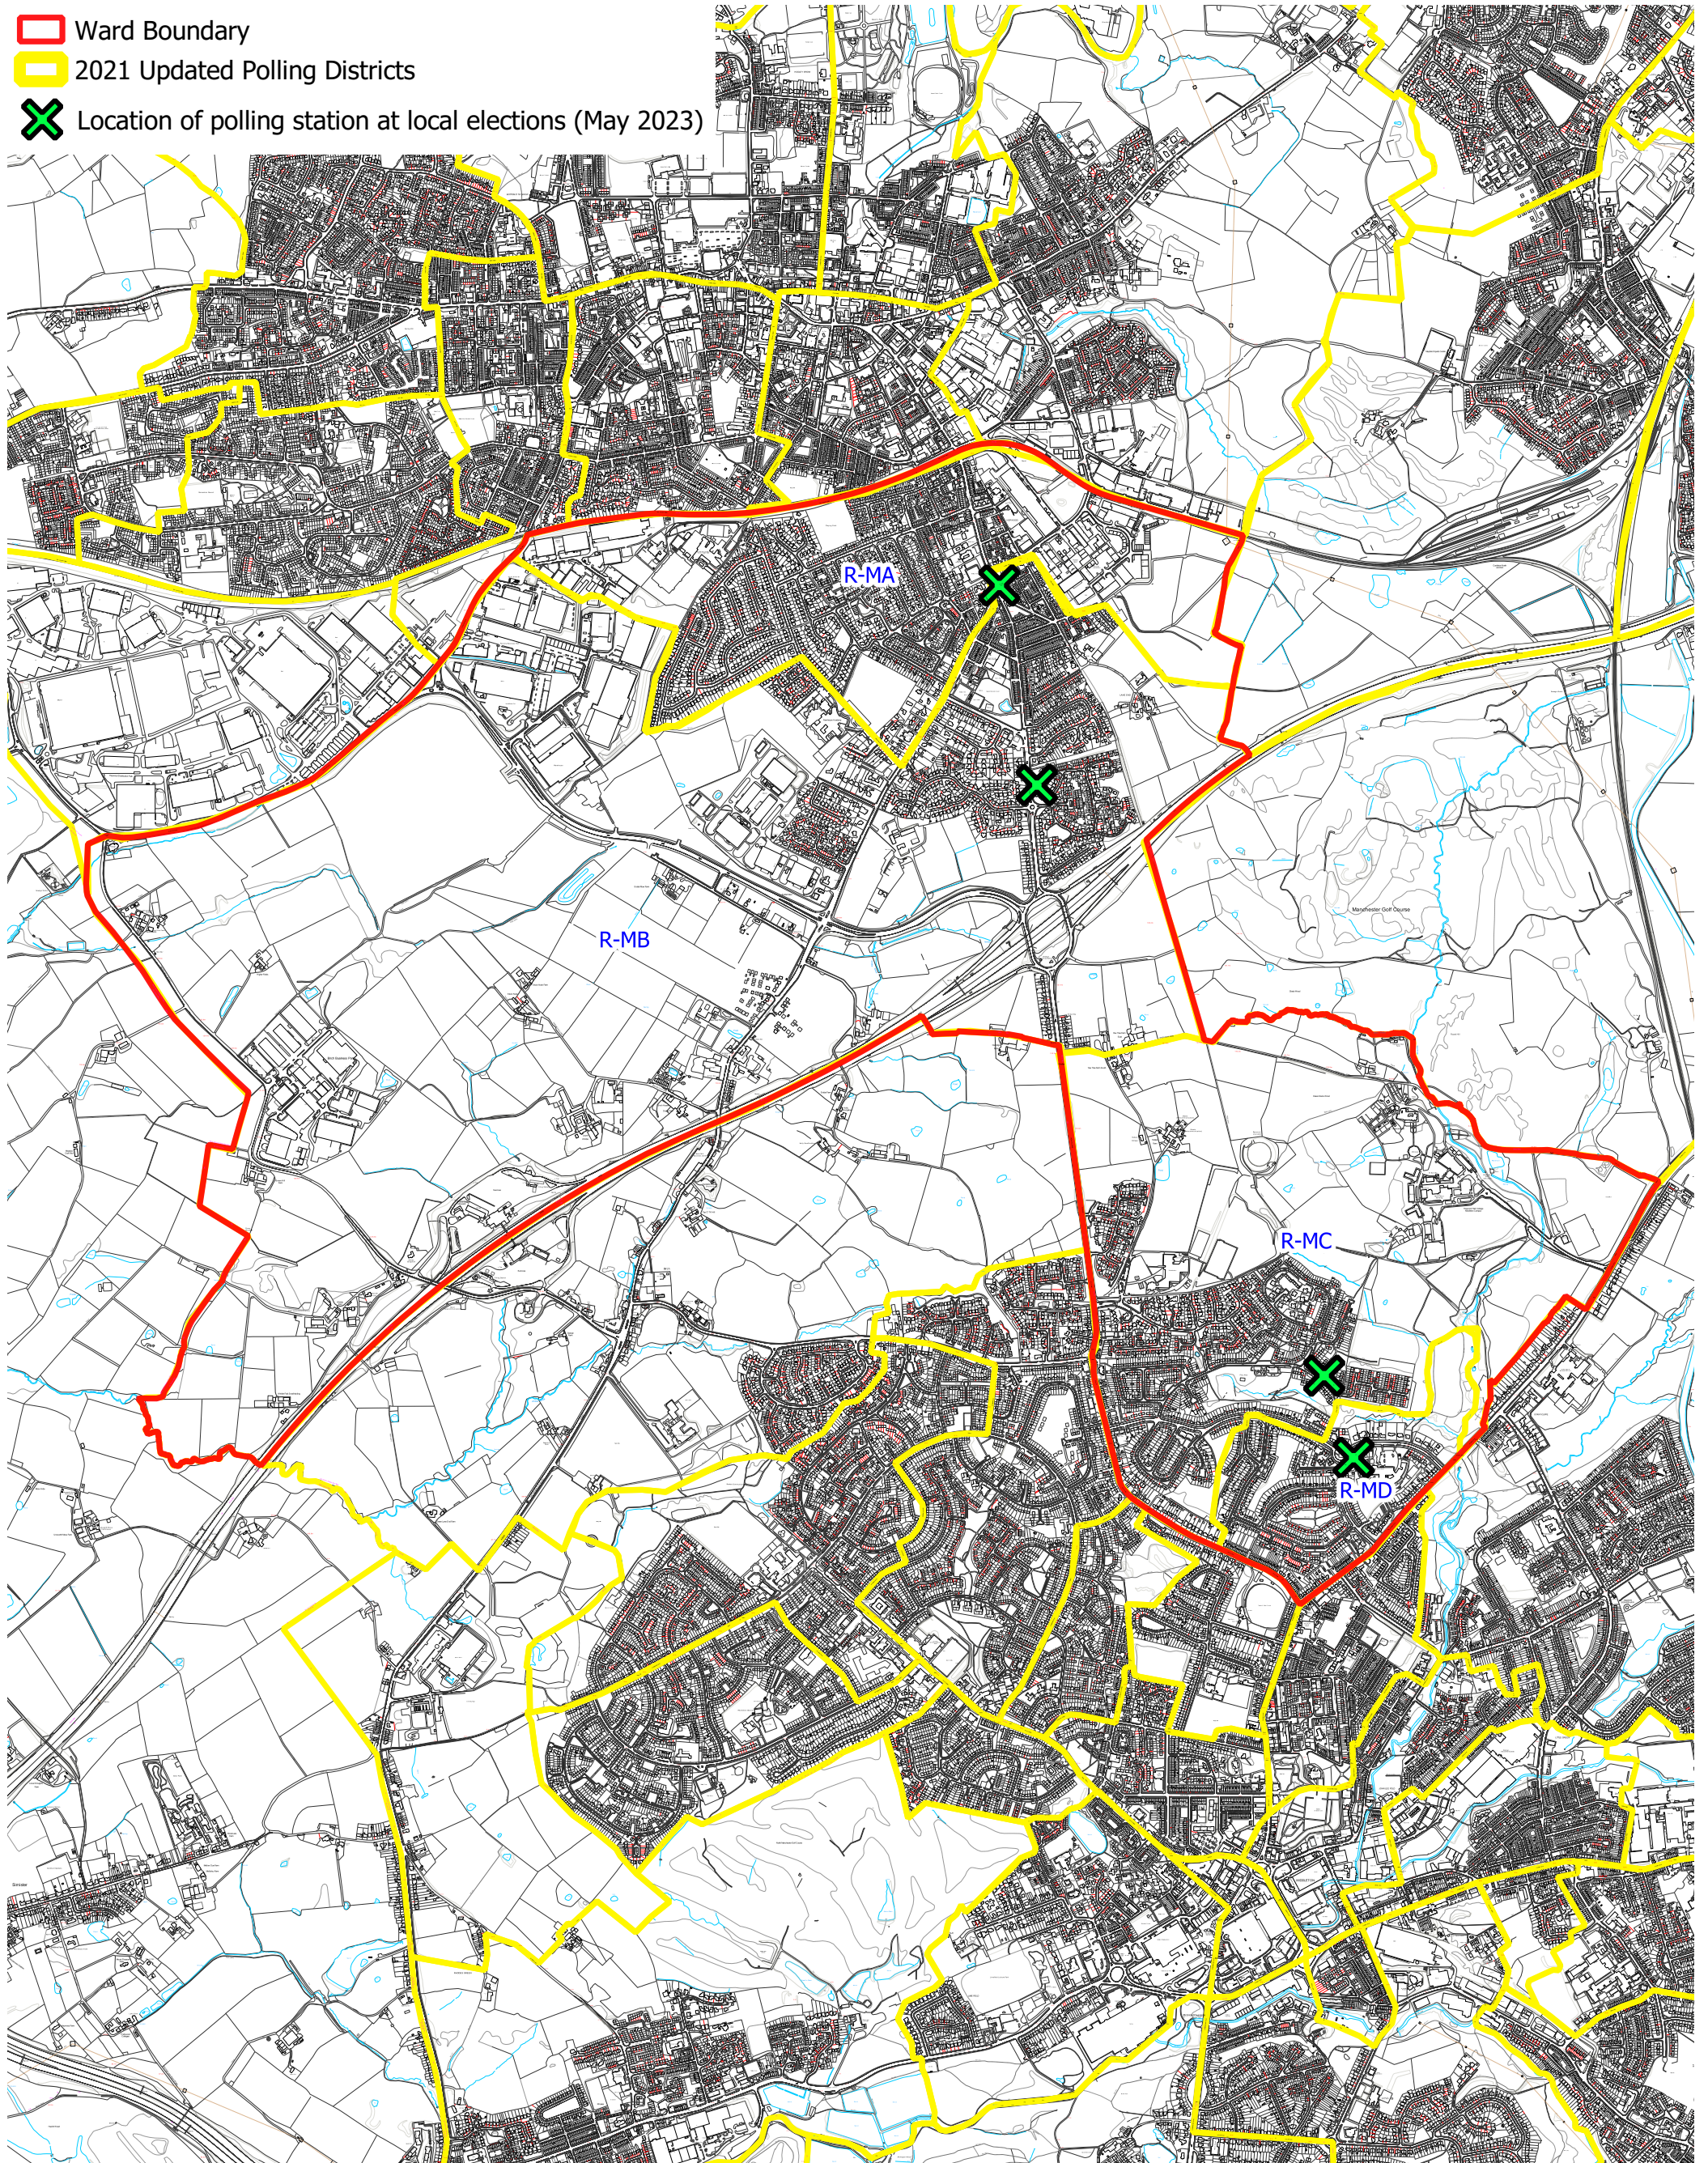

Hopwood Hall Ward & Polling Districts

-  Ward Boundary
-  2021 Updated Polling Districts
-  Location of polling station at local elections (May 2023)

Reproduced from an Ordnance Survey map with the permission of the Controller of HMSO © Crown copyright and database rights 2021 Ordnance Survey [100023108]

1:18,500