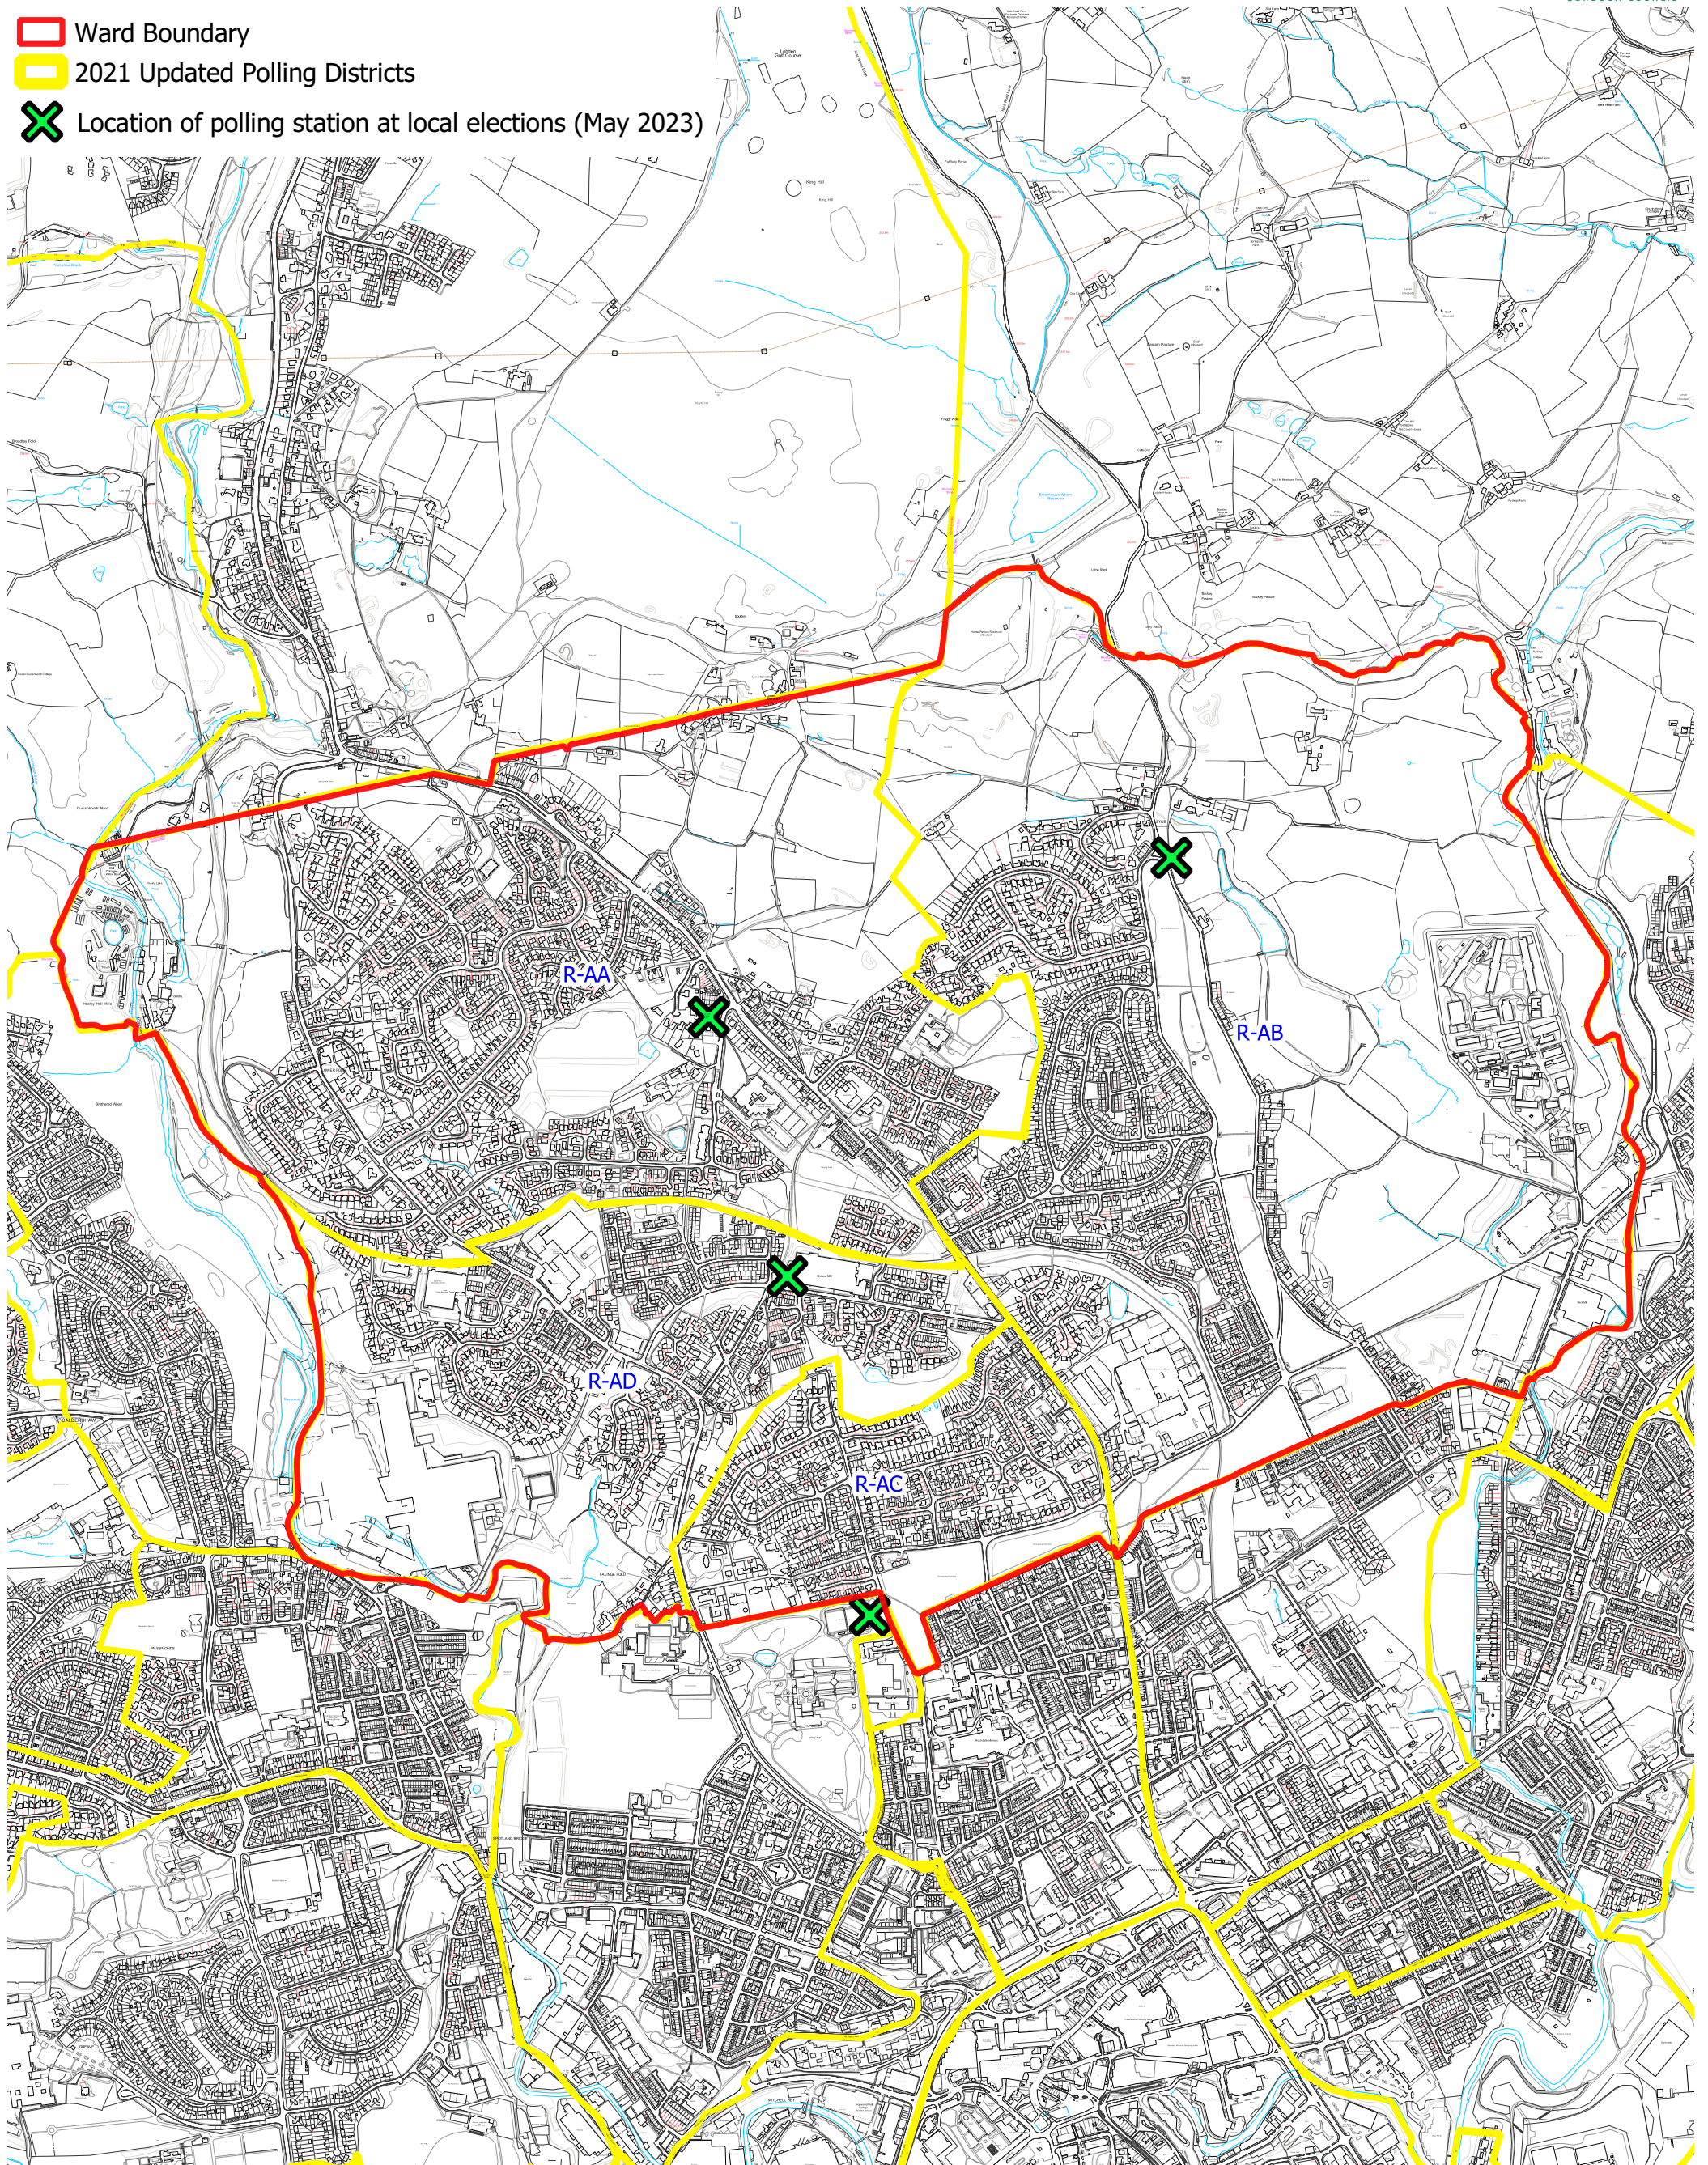

Healey Ward & Polling Districts

ROCHDALE
BOROUGH COUNCIL

-  Ward Boundary
-  2021 Updated Polling Districts
-  Location of polling station at local elections (May 2023)

Reproduced from an Ordnance Survey map with the permission of the
Controller of HMSO © Crown copyright and database rights 2021 Ordnance
Survey [100023108]

1:11,500