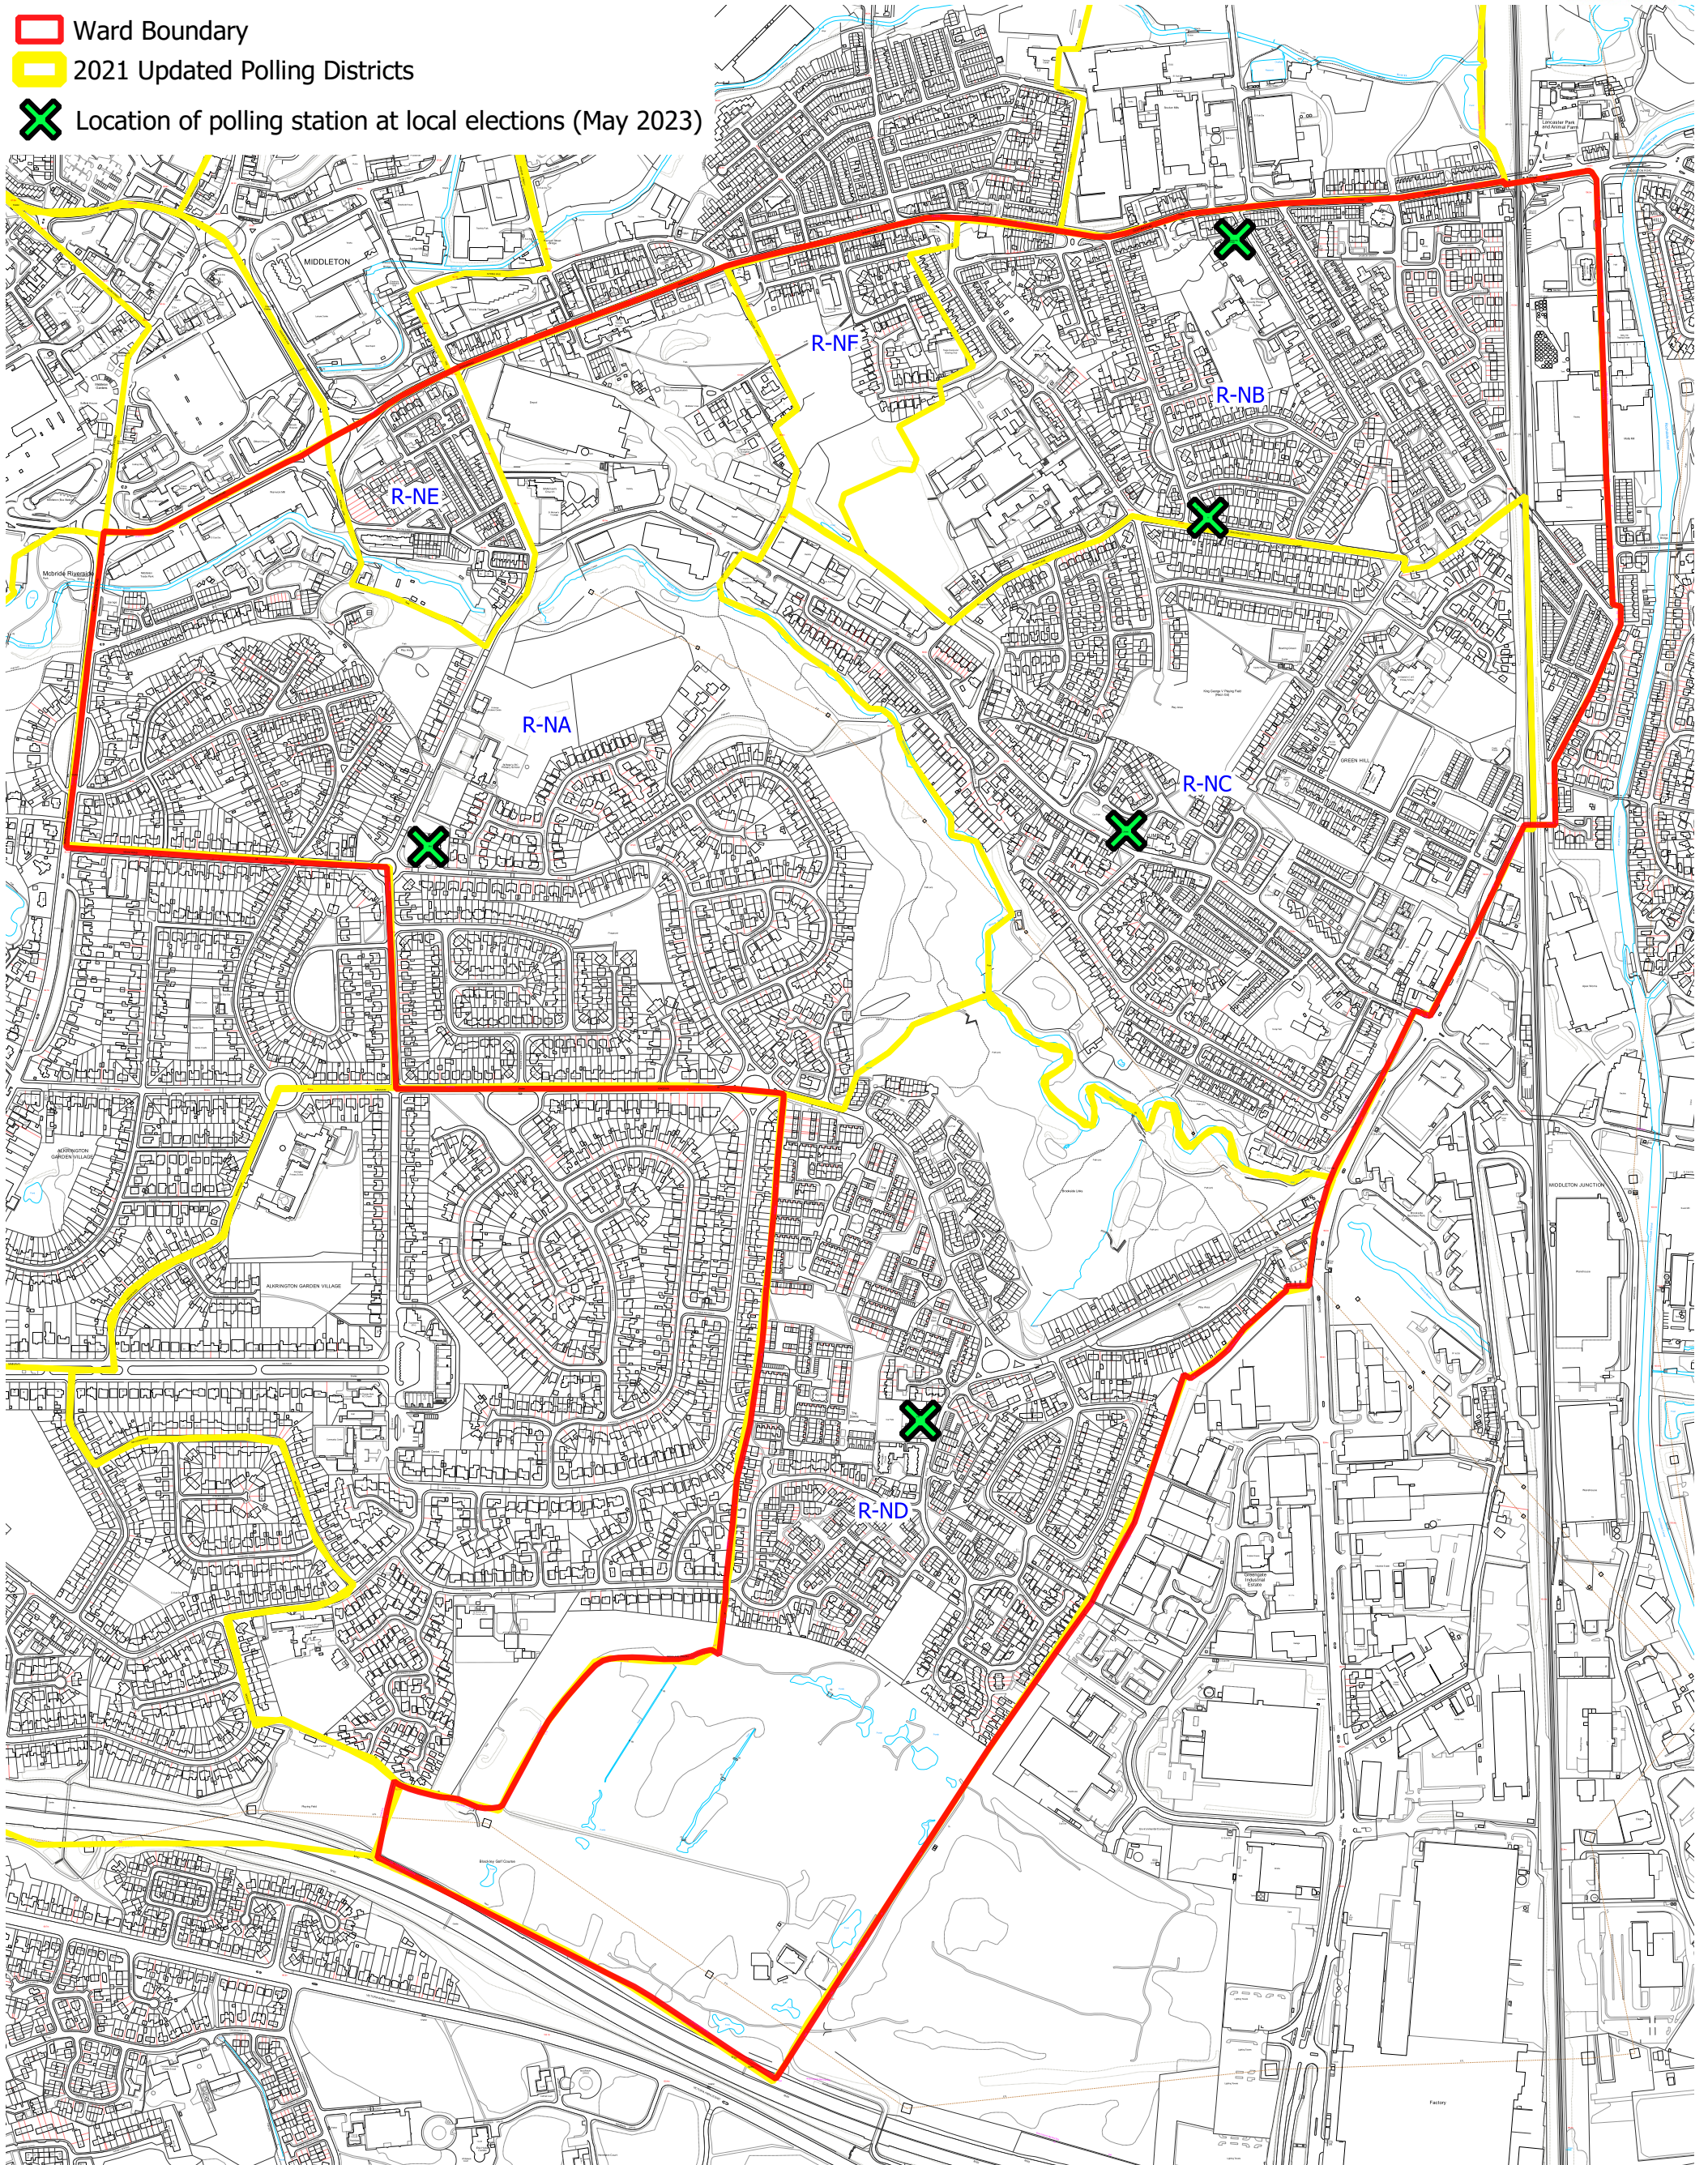

East Middleton Ward & Polling Districts

ROCHDALE
BOROUGH COUNCIL

- Ward Boundary
- 2021 Updated Polling Districts
- Location of polling station at local elections (May 2023)

Reproduced from an Ordnance Survey map with the permission of the
Controller of HMSO © Crown copyright and database rights 2021 Ordnance
Survey [100023108]

1:8,000