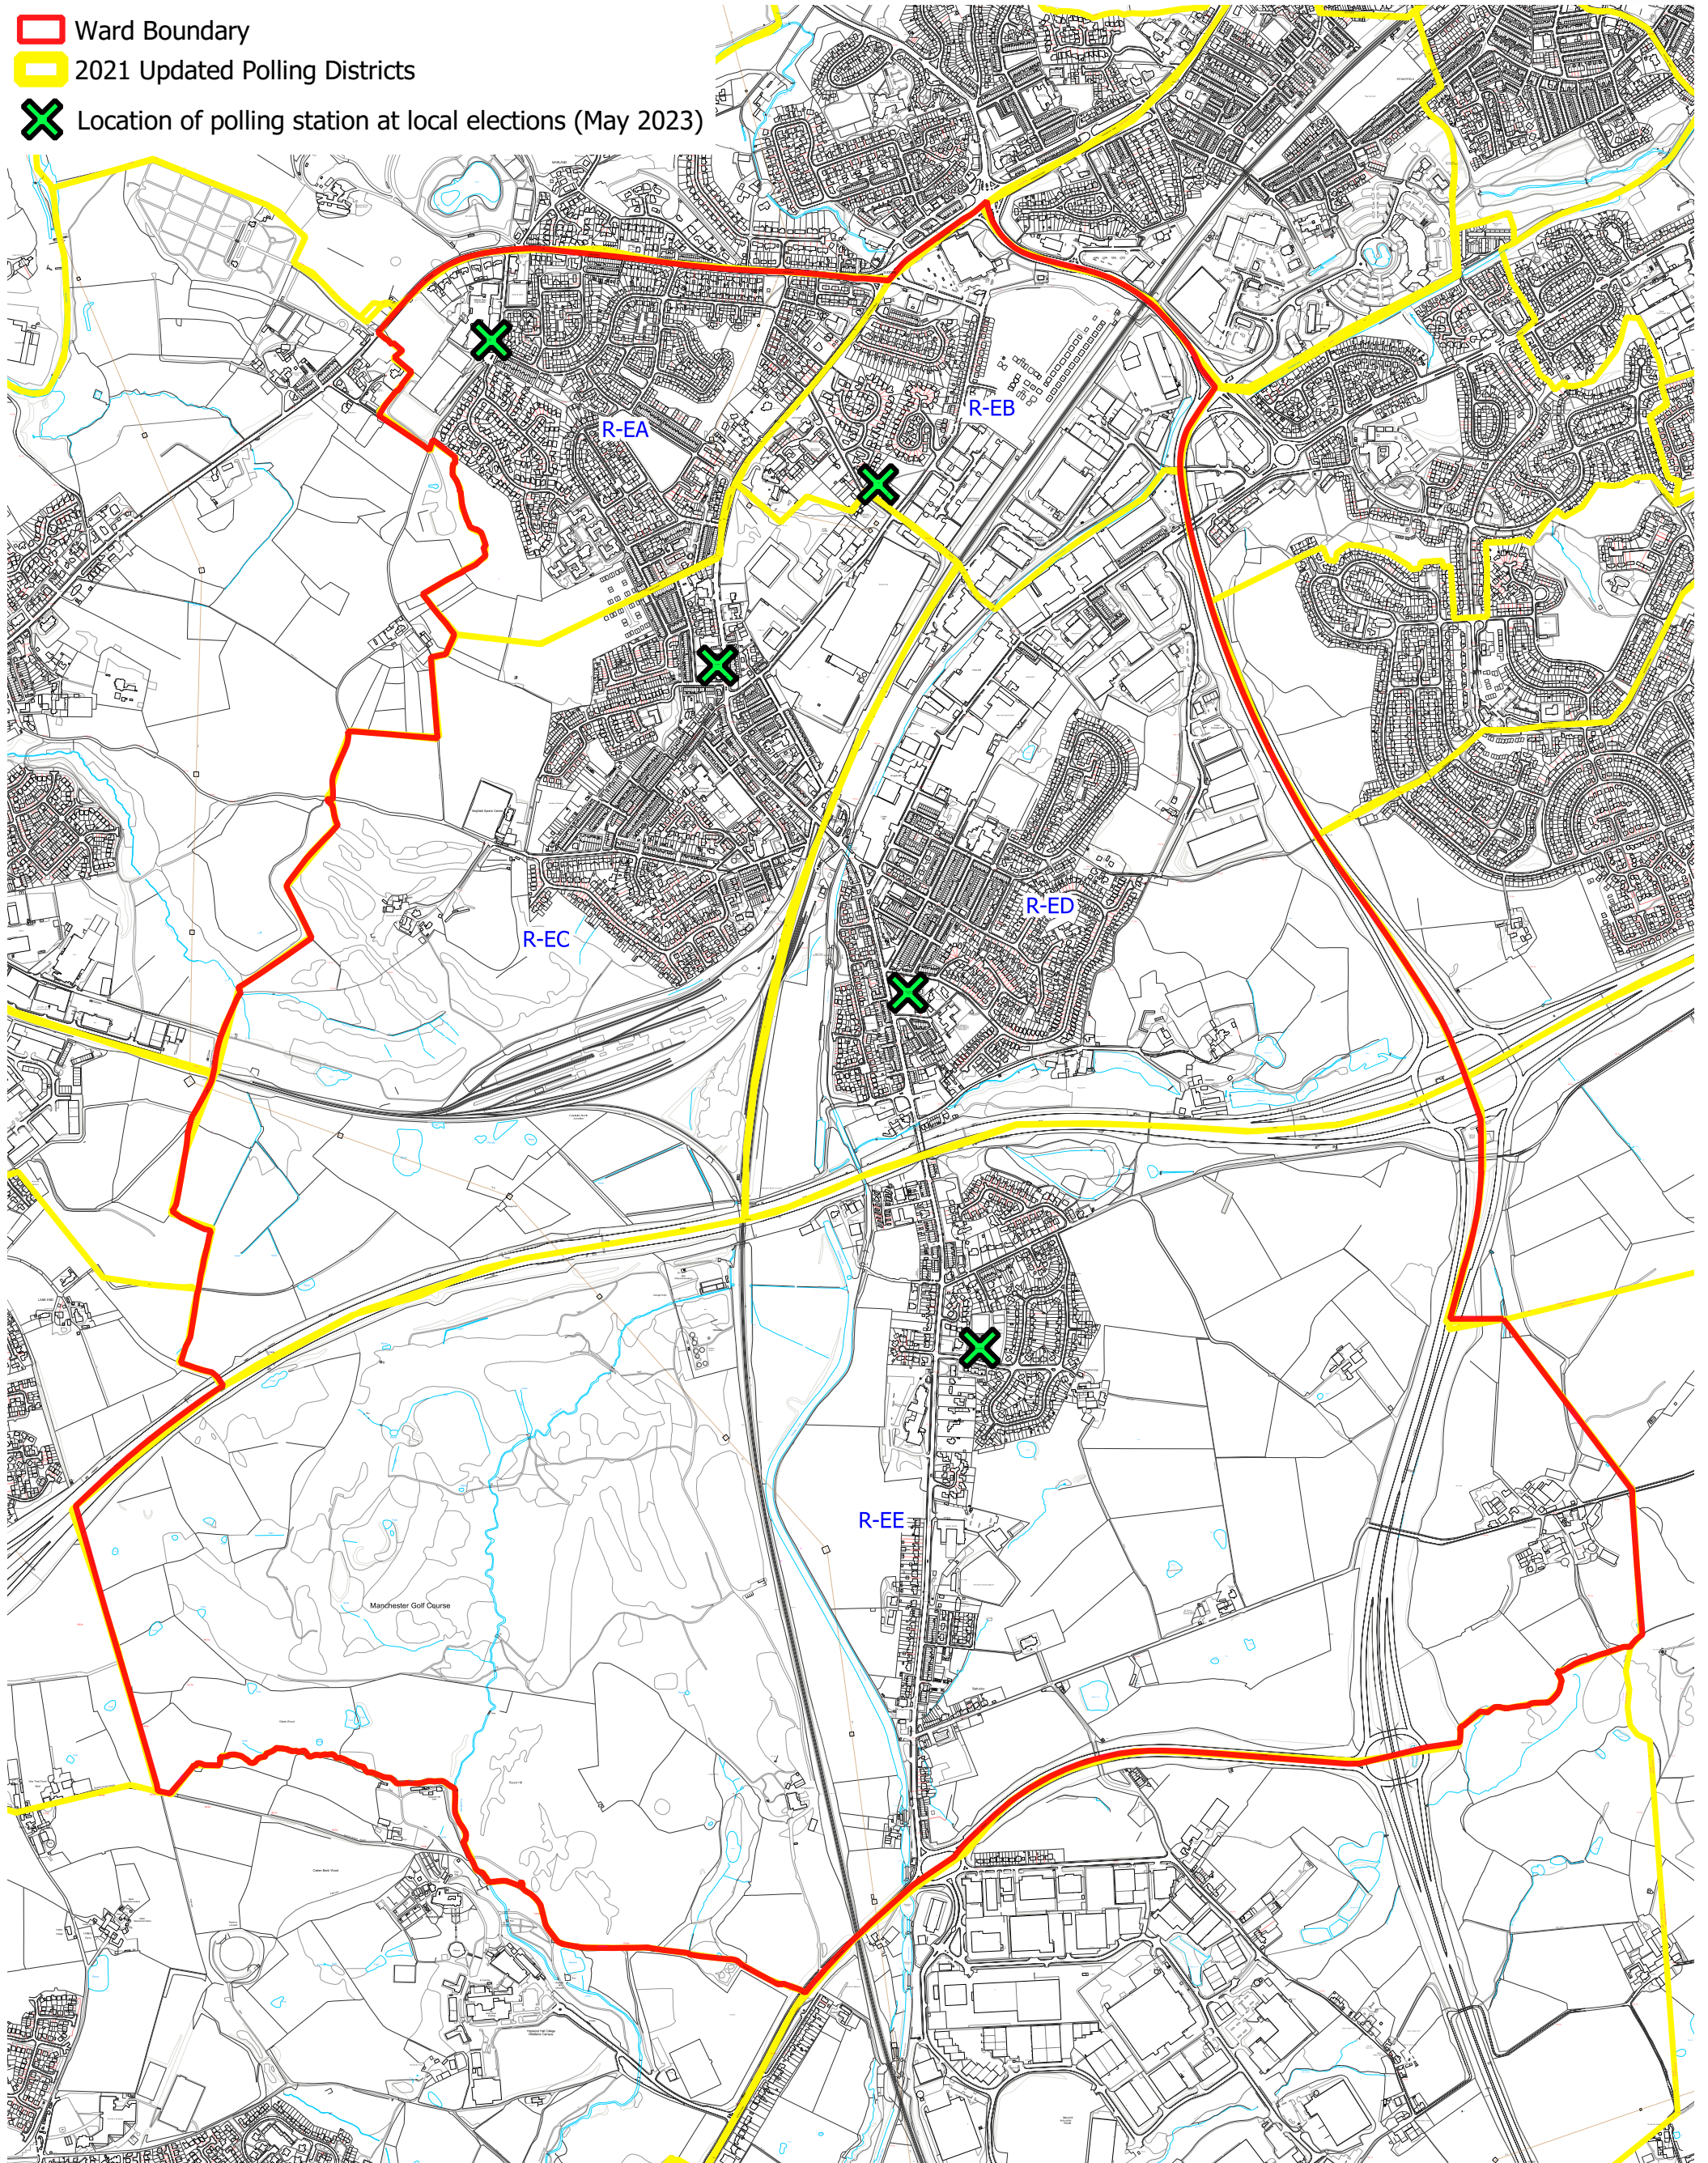

# Castleton Ward & Polling Districts

-  Ward Boundary
-  2021 Updated Polling Districts
-  Location of polling station at local elections (May 2023)

Reproduced from an Ordnance Survey map with the permission of the  
Controller of HMSO © Crown copyright and database rights 2021 Ordnance  
Survey [100023108]

1:13,000