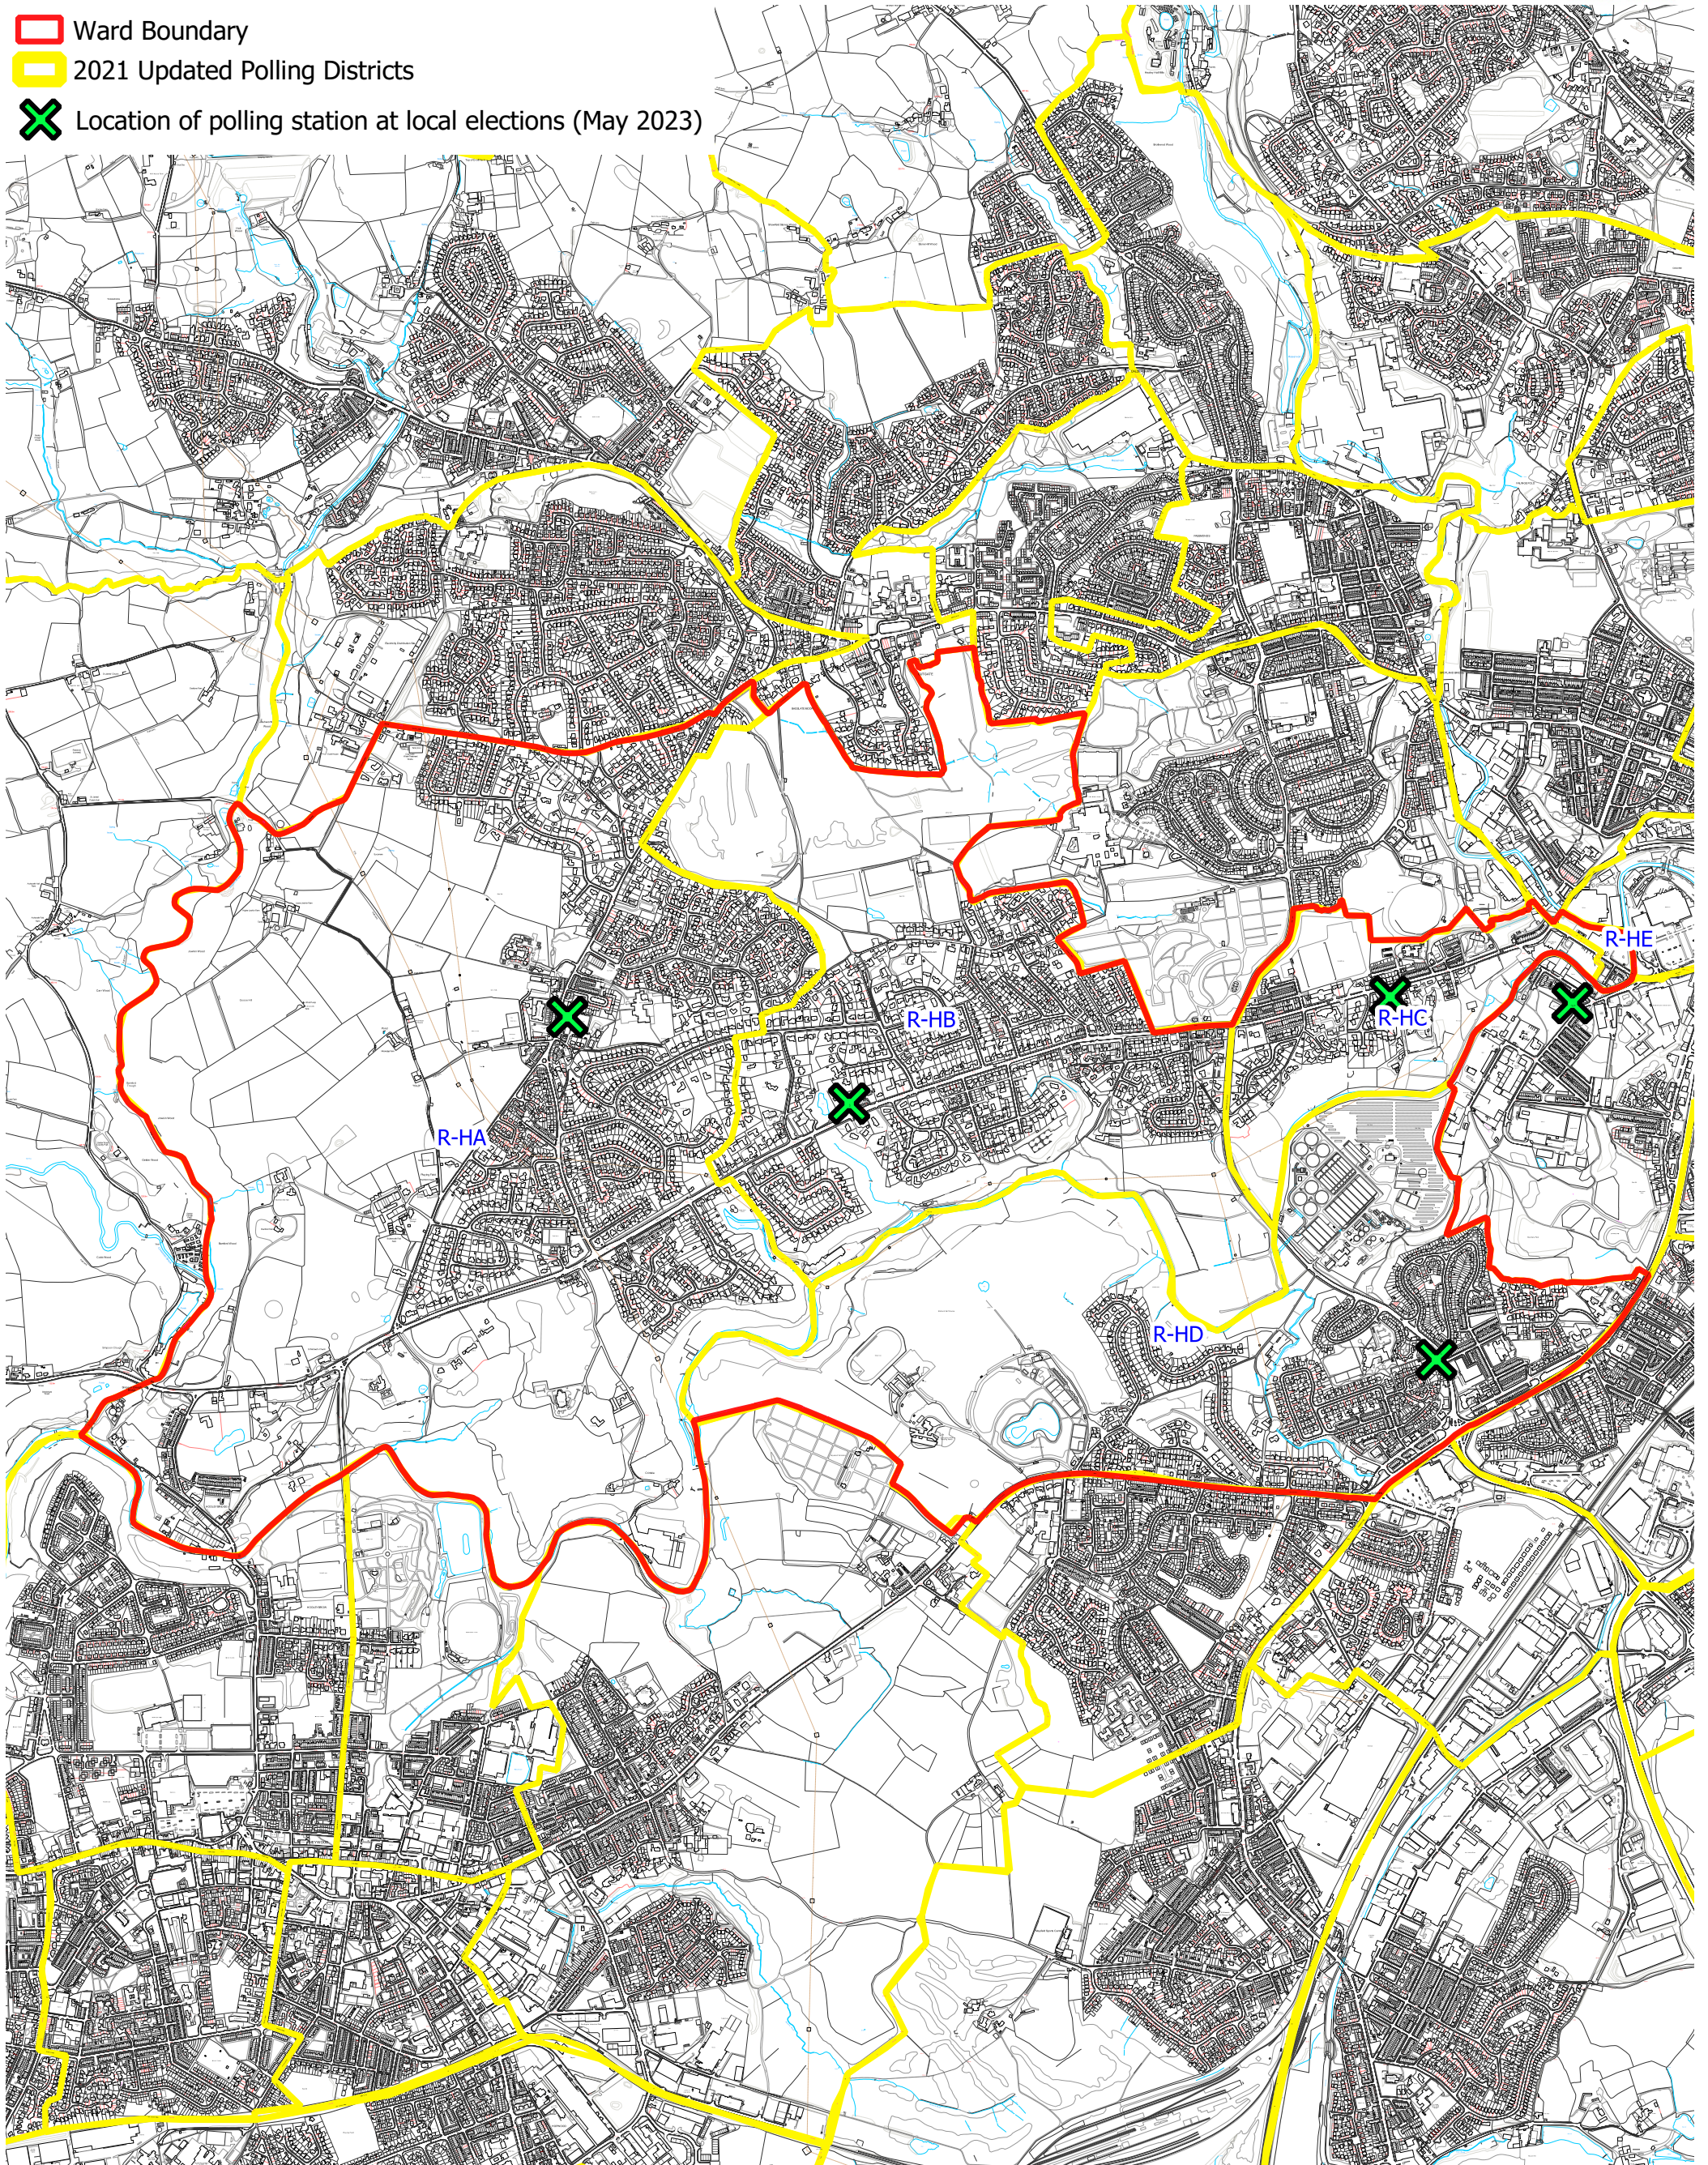

Bamford Ward & Polling Districts

ROCHDALE
BOROUGH COUNCIL

-  Ward Boundary
-  2021 Updated Polling Districts
-  Location of polling station at local elections (May 2023)

Reproduced from an Ordnance Survey map with the permission of the
Controller of HMSO © Crown copyright and database rights 2021 Ordnance
Survey [100023108]

1:16,000