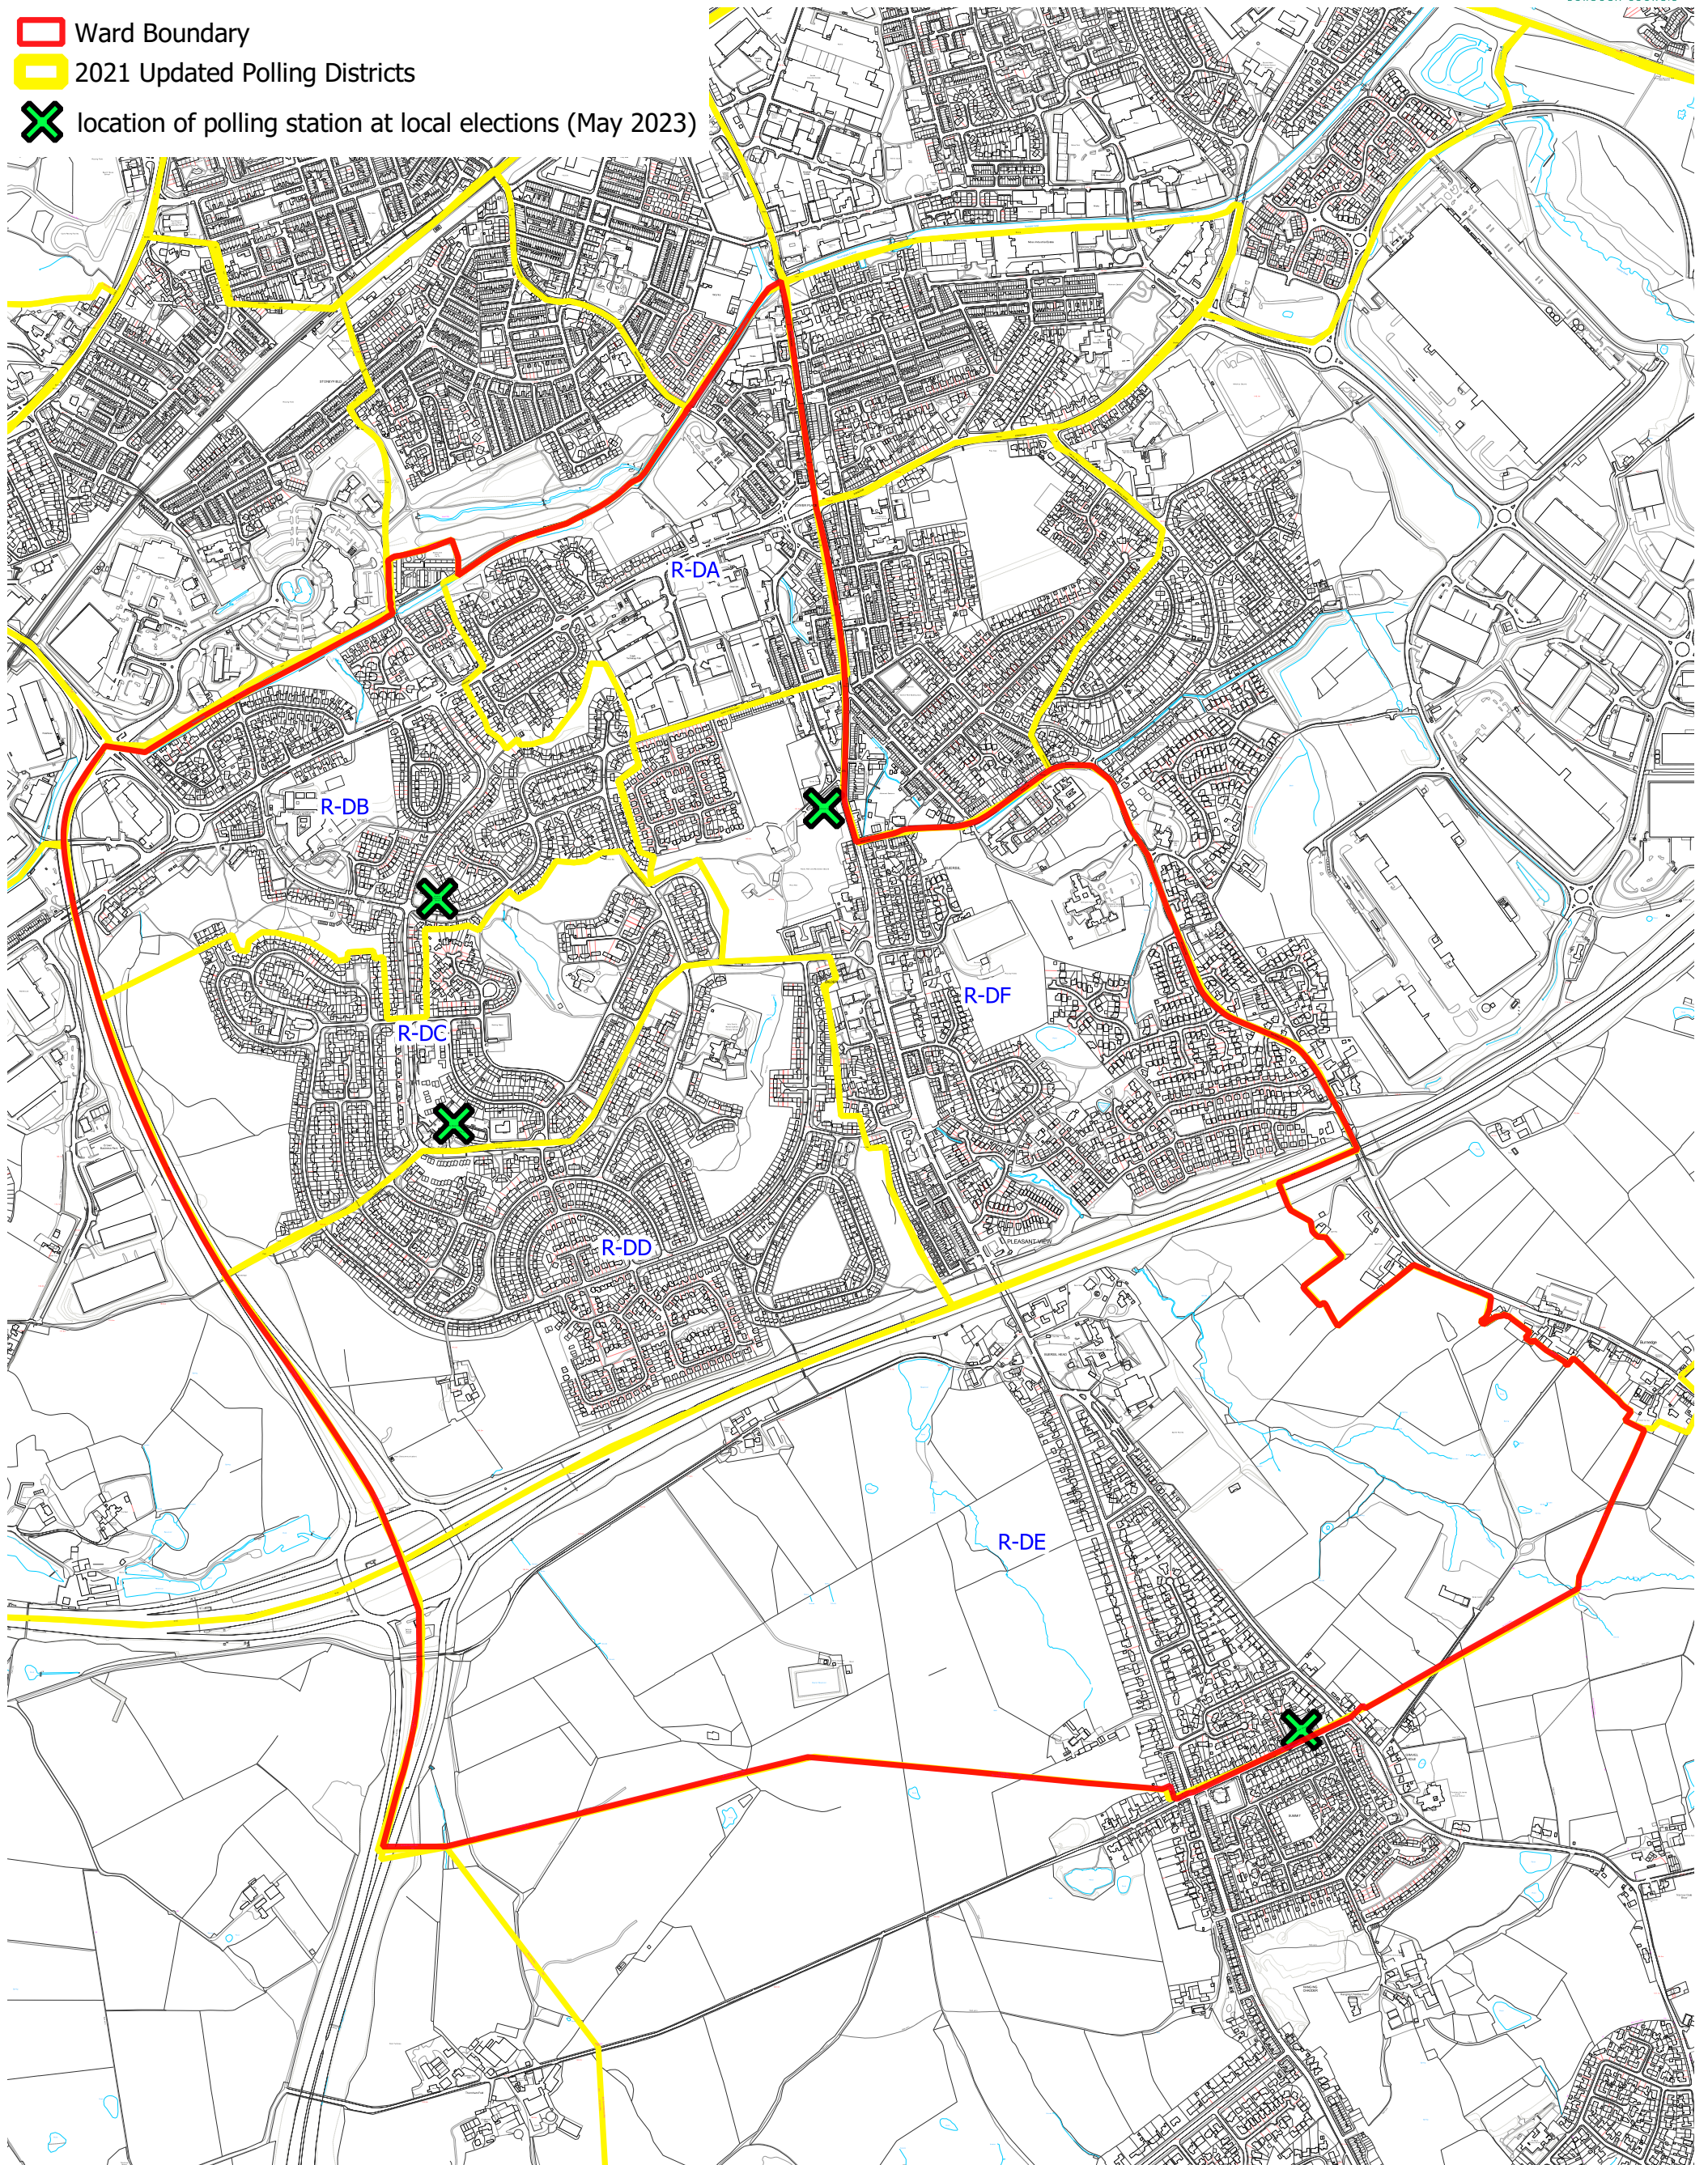

Balderstone & Kirkholt Ward & Polling Districts

-  Ward Boundary
-  2021 Updated Polling Districts
-  location of polling station at local elections (May 2023)

Reproduced from an Ordnance Survey map with the permission of the Controller of HMSO © Crown copyright and database rights 2021 Ordnance Survey [100023108]

1:11,000