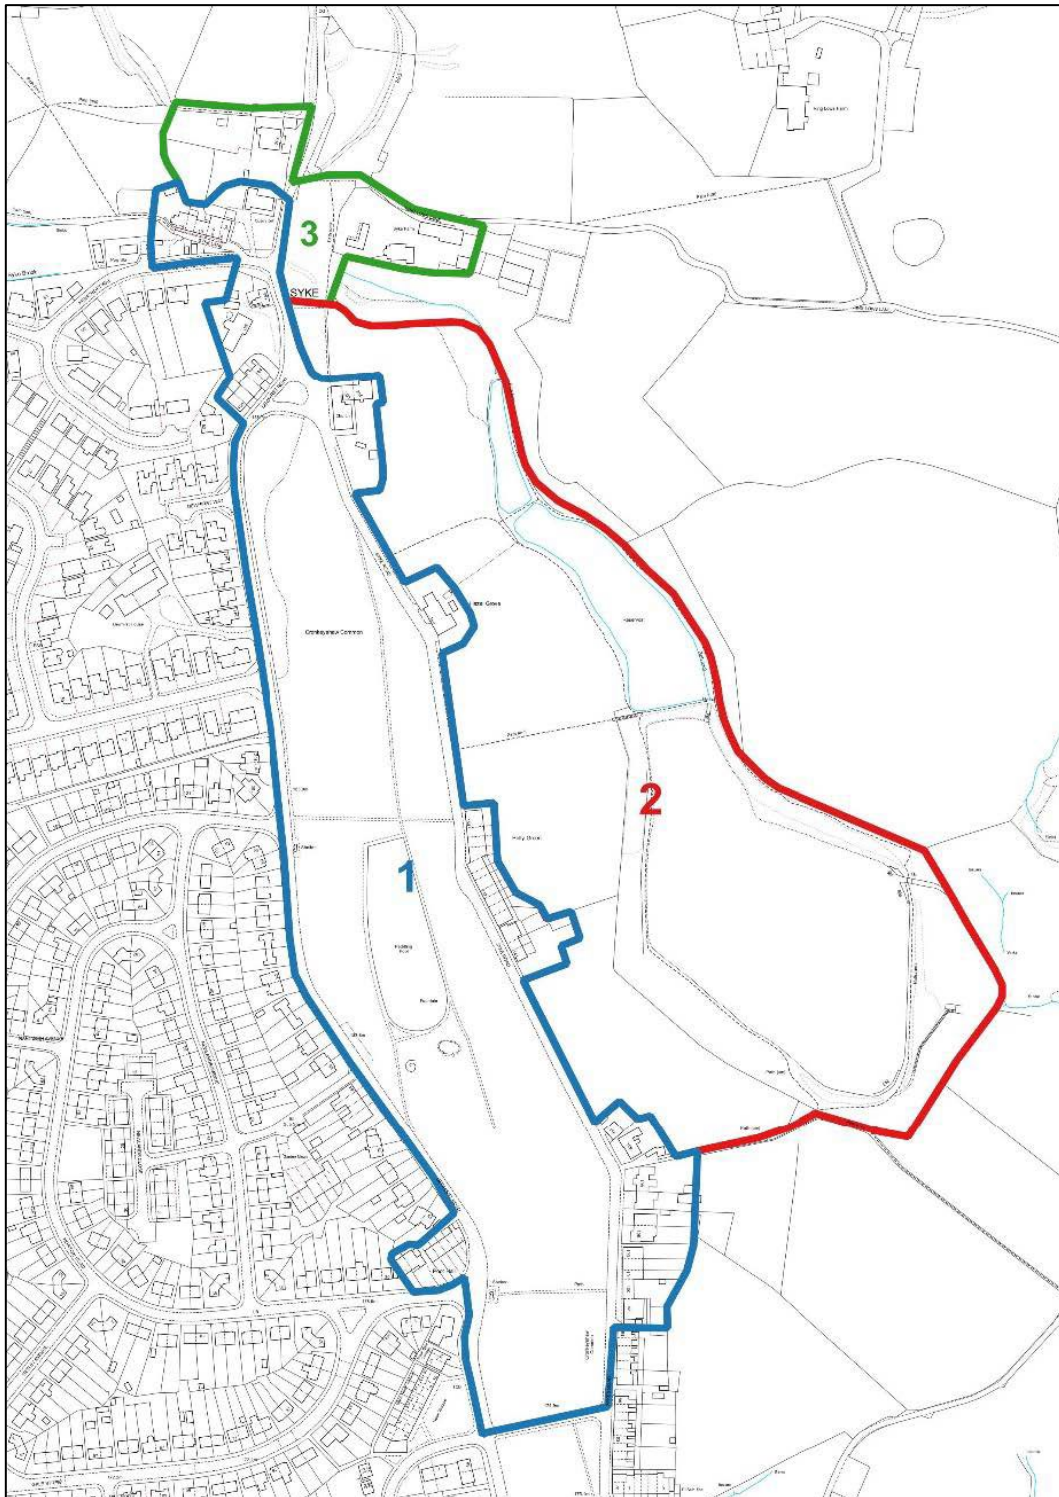

Proposed Syke Conservation Area – potential boundaries

Please read in conjunction with draft conservation area appraisal and boundary options documents

Area 1 (Cronkeyshaw Common and Weavers cottages) - Proposed conservation area boundary

Area 2 (Reservoirs and fields to east of Syke Road) and 3 (Former Cordwainers Arms and Syke Farm) – Potential additional areas to be included within the conservation area boundary