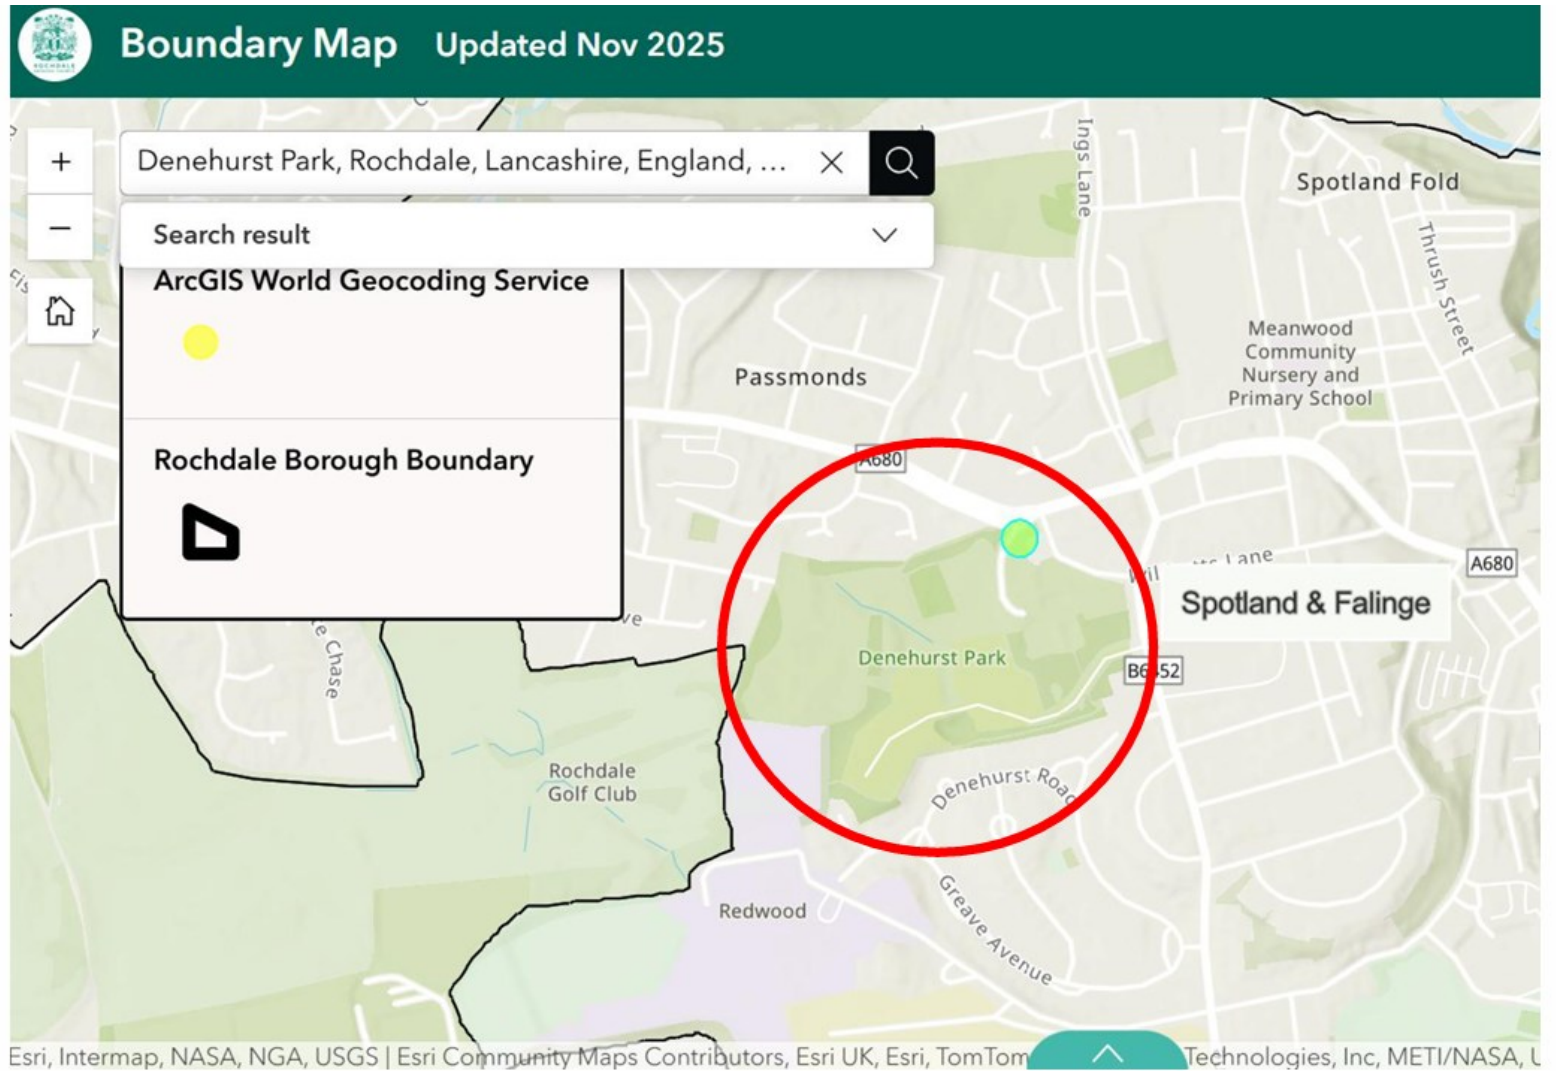

Map of the Borough of Rochdale

Map of Denehurst Park within the Ward of Spotland & Falinge (Rochdale)

Satellite View of Denehurst Park and House

Map of Trust Land  
(Deed of Gift 1932)