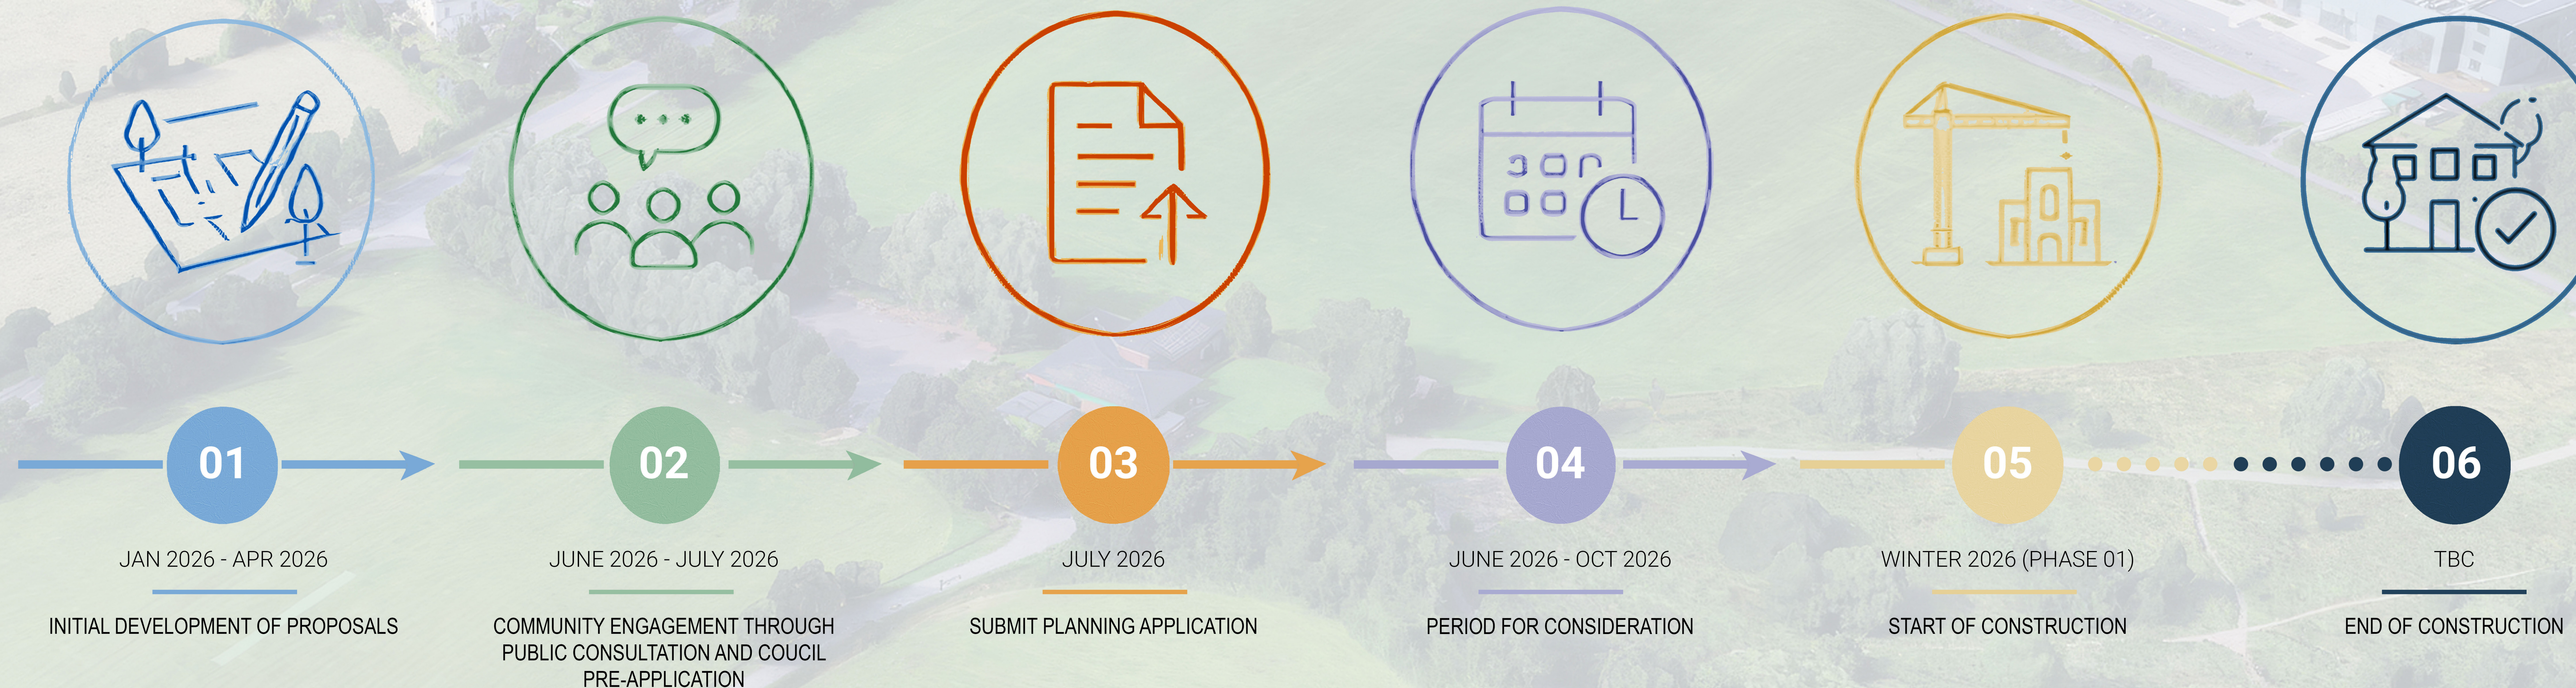

Project Timeline

Our proposed timeline below sets out the key stages from initial development of the scheme through to completion.

It is intended that an Outline Planning Application will be submitted to Rochdale Council in July 2026.

The Local Planning Authority will then provide and opportunity for members of the public to comment on the proposals submitted for planning.

We welcome your comments on the scheme. Comments can be made by completing the feedback forms available here in person or via our online survey. The web address to view the consultation boards and complete the survey online is listed on the feedback form.

ROCHDALE
BIRTHPLACE OF CO-OPERATION

Rochdale AFC
Community Trust

yourtrust

pozzoni
architecture

ModuleK
Intelligent, Sustainable Buildings, *FAST*

re-form
landscape architecture

OBI
SPORTS

abacus
Part of the Contollo Group